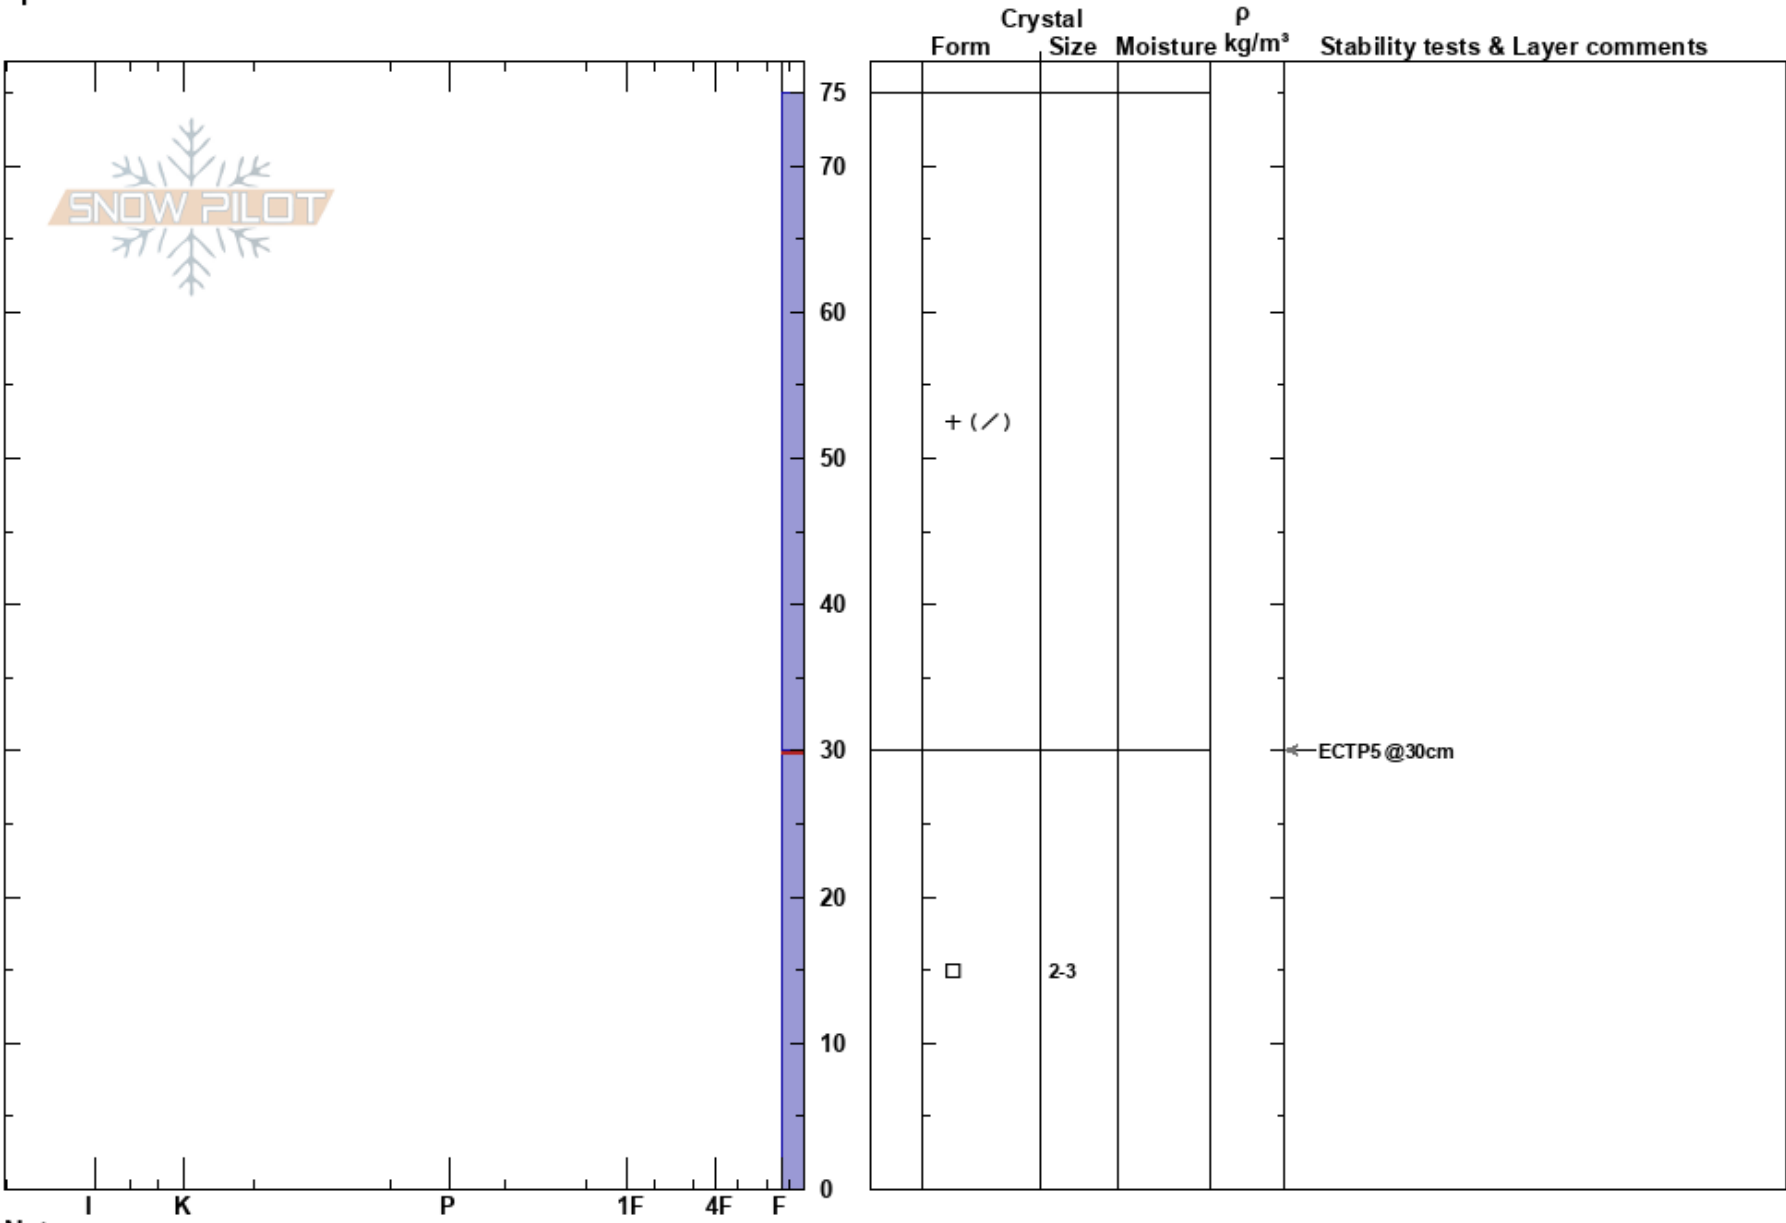

Hidden East
RMNP
CO
Elevation: 11200 ft
Aspect: E
Specifics:

Ian Fowler
11/27/2024 - 8:00am
Co-ord: 13T 442051W 4471047N
Slope Angle: 28°
Wind Loading:

Stability:
Air Temperature:
Sky Cover:
Precipitation:
Wind:

HS:75
PF:55
PS:35
30-0cm: Problematic layer

Layer Notes:

Notes: