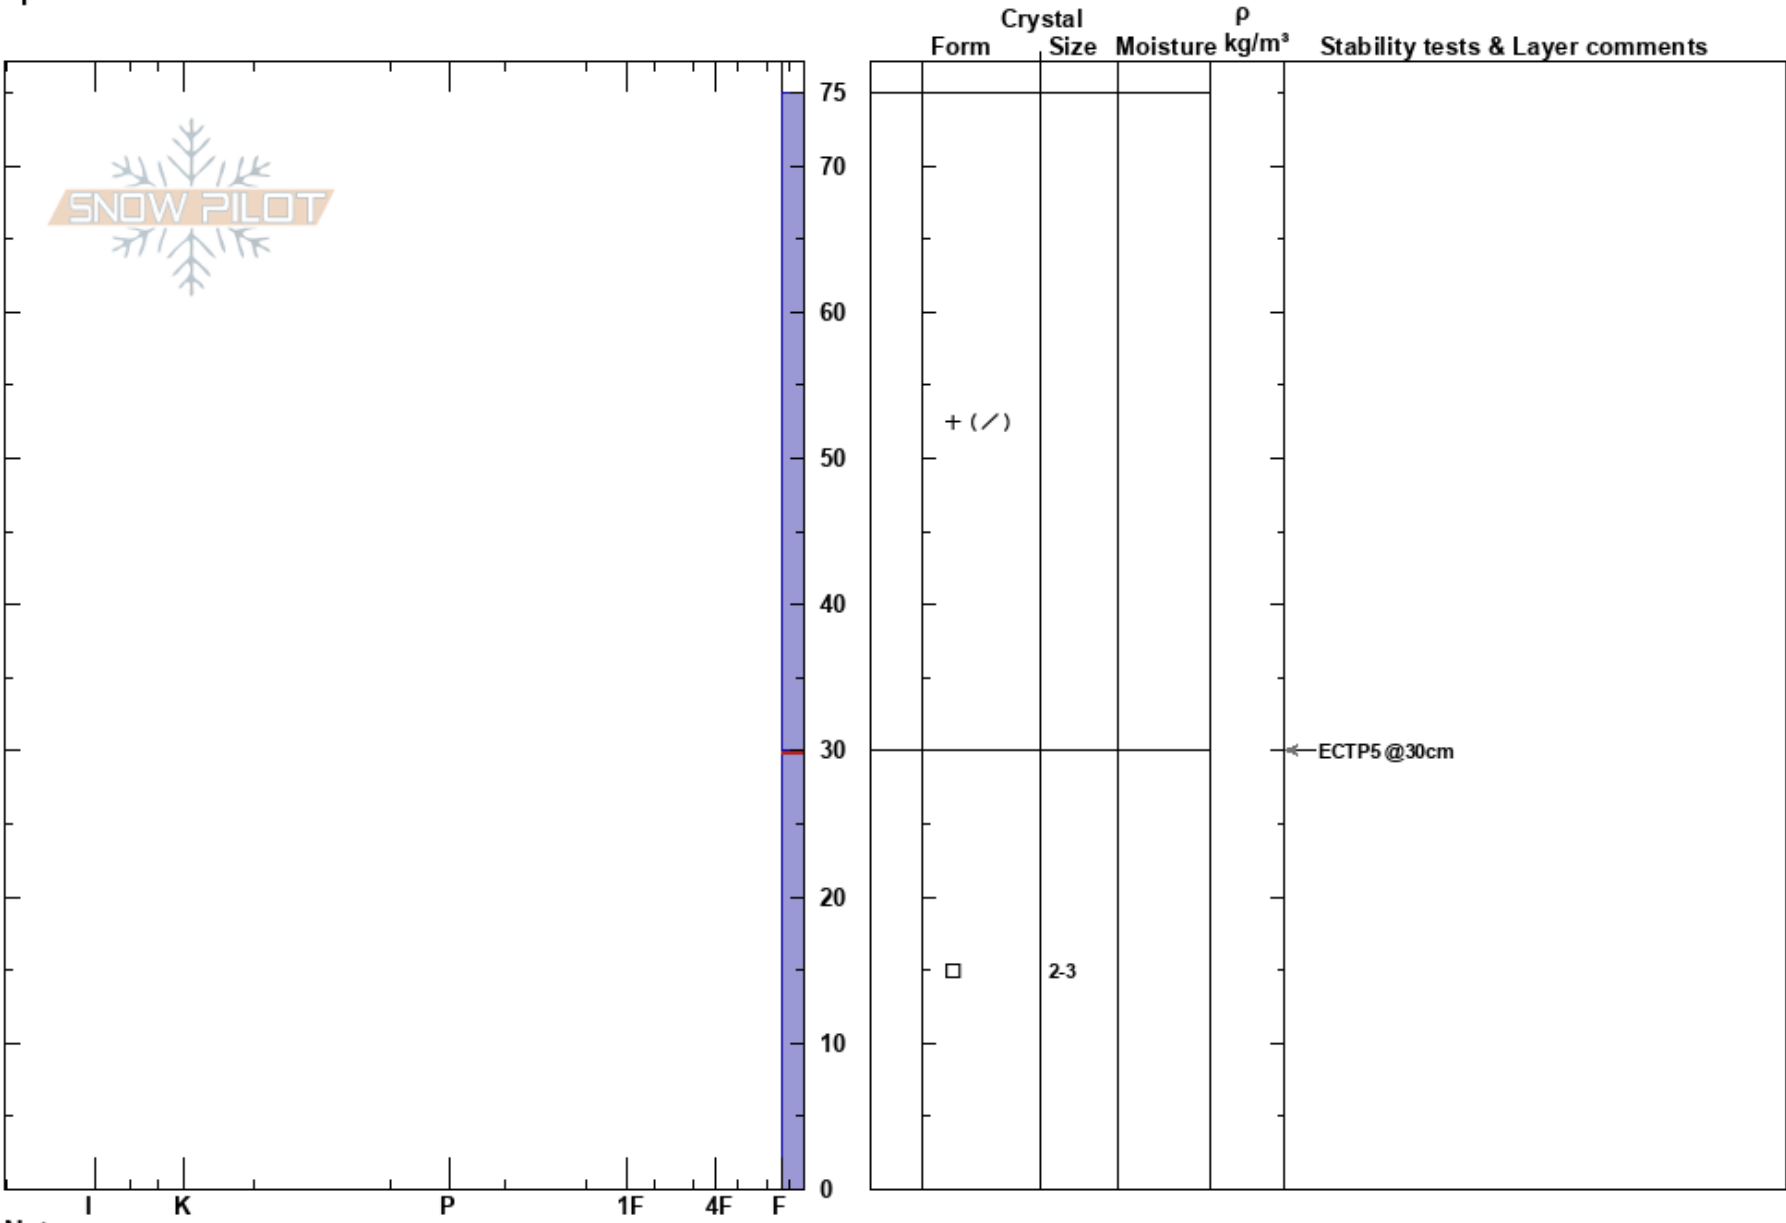

Hidden East  
 RMNP  
 CO  
 Elevation: 11200 ft  
 Aspect: E  
 Specifics:

Ian Fowler  
 11/27/2024 - 8:00am  
 Co-ord: 13T 442051W 4471047N  
 Slope Angle: 28°  
 Wind Loading:

Stability:  
 Air Temperature:  
 Sky Cover:  
 Precipitation:  
 Wind:

HS:75  
 PF:55 30-0cm: Problematic layer  
 PS:35

Notes: