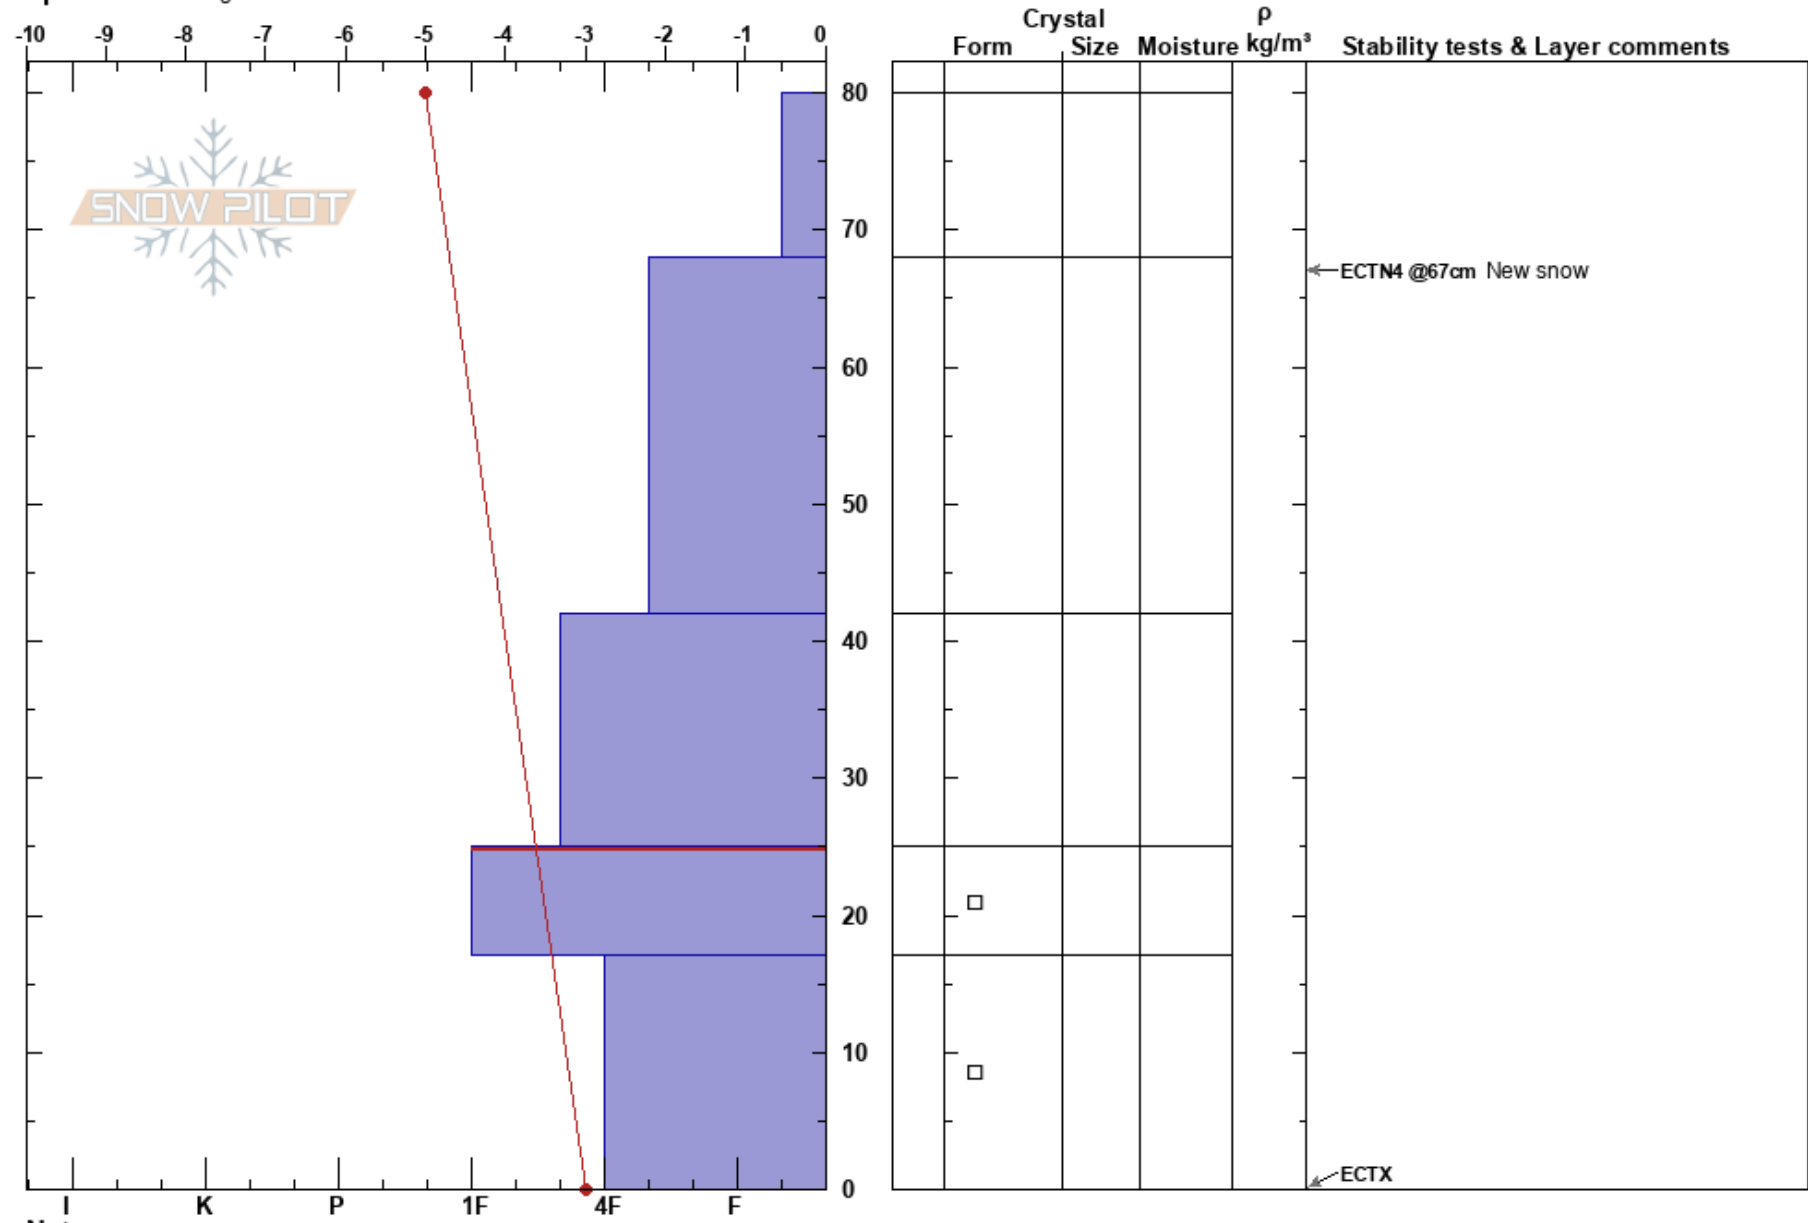

Reliable, Center Punch  
Tetons  
ID  
Elevation: 9080 ft  
Aspect: N  
Specifics: Pit dug in a Ski Area

Benjamin Gage  
11/26/2024 - 3:00pm  
Co-ord: 43.77881N, -110.93858W  
Slope Angle: 37°  
Wind Loading: no

Stability:  
Air Temperature: -7°C  
Sky Cover: OVC  
Precipitation: S2  
Wind: Calm

HS:80  
Layer Notes:  
25-17cm: Problematic layer

Notes: