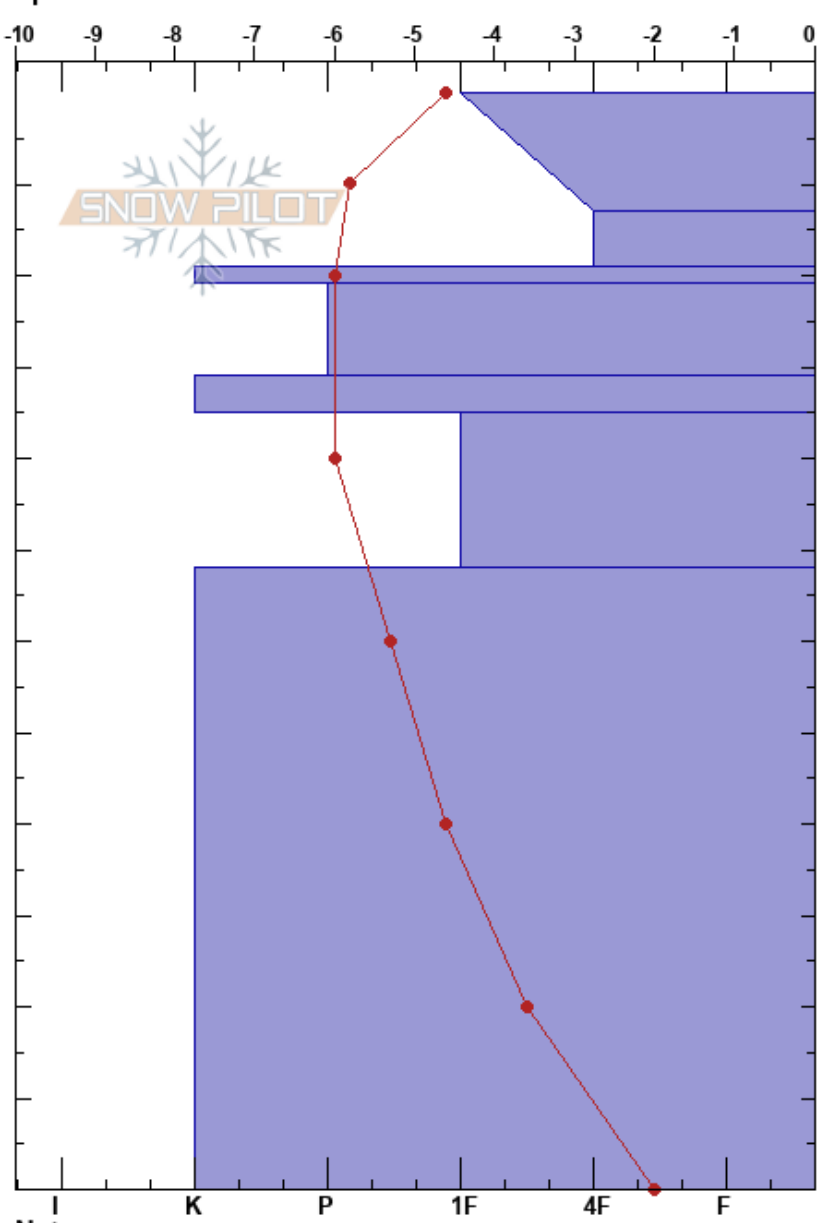

Team1A Liveltskaret  
 Liveltskaret  
 Norway  
 Elevation: 711 m  
 Aspect: NW  
 Specifics:

Robert Scott  
 10/02/2018 - 12:10  
 Co-ord: 34W C8 89038 28888  
 Slope Angle: 20°  
 Wind Loading:

Stability:  
 Air Temperature: -2°C  
 Sky Cover: OVC  
 Precipitation: NO  
 Wind:  
 HS:120  
 PF:10  
 13-19cm:Problematic layer

Form	Crystal		$\rho$ kg/m <sup>3</sup>	Stability tests & Layer comments
	Size	Moisture		
•	0.3	D		
/	1.5	D		
⊙⊙	0.3	D		← ECTN4 @19cm
♡	0.5	D		← CT11, Q2 @19cm
⊙⊙	0.5	D		
♡	0.5	D		
♡	0.5	D		

Notes: