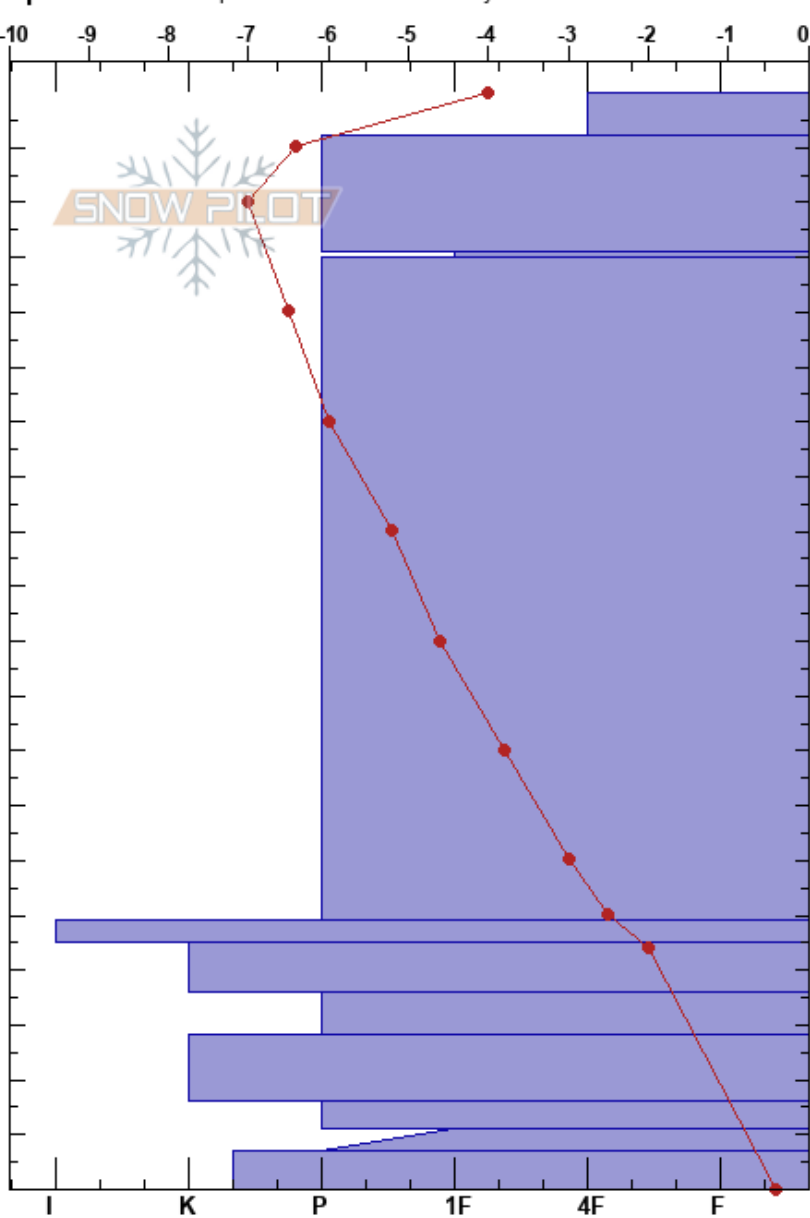

Liveltskaret Lag 5A
 Liveltskaret
 Norway
 Elevation: 716 m
 Aspect: NE
 Specifics: Pit is representative of backcountry

Alexander Solem
 10/02/2018 - 11:30
 Co-ord: 34W CB 88490 29024
 Slope Angle: 25°
 Wind Loading: no

Stability: **HS:200**
 Air Temperature: -1.2°C PF:20
 Sky Cover: BKN
 Precipitation: NO
 Wind: SW Calm

Layer Notes:

Depth (cm)	Crystal		ρ kg/m ³	Stability tests & Layer comments
	Form	Size		
0 - 10	/	0.5	D	
10 - 20	•	0.3	D	
20 - 30	•	0.5	D	
30 - 90	•	0.3-0.5	D	
90 - 150	•	0.3-0.5	D	
150 - 160	■		D	
160 - 170	⊙⊙		D	
170 - 180	□	2	D	
180 - 190	⊙⊙	1.5-3	D	
190 - 200	⊙			
200	⊕	2	D	
200	⊕	0.5-2	D	