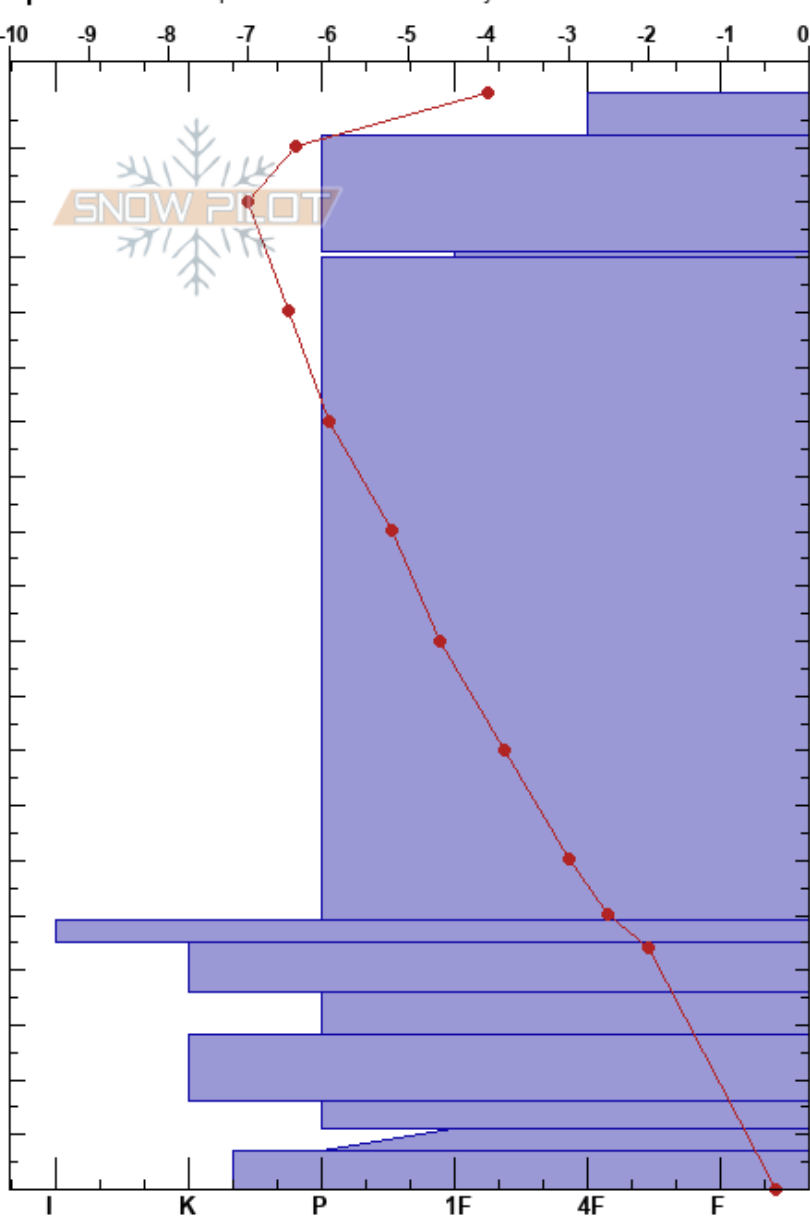

Liveltskaret Lag 5A  
 Liveltskaret  
 Norway  
 Elevation: 716 m  
 Aspect: NE  
 Specifics: Pit is representative of backcountry

Alexander Solem  
 10/02/2018 - 11:30  
 Co-ord: 34W CB 88490 29024  
 Slope Angle: 25°  
 Wind Loading: no

Stability: **HS:200**  
 Air Temperature: -1.2°C PF:20  
 Sky Cover: BKN  
 Precipitation: NO  
 Wind: SW Calm

Layer Notes:

Depth (cm)	Crystal		$\rho$ kg/m <sup>3</sup>	Stability tests & Layer comments
	Form	Size		
0 - 10	/	0.5	D	
10 - 20	•	0.3	D	
20 - 30	•	0.5	D	
30 - 90	•	0.3-0.5	D	
90 - 150	•	0.3-0.5	D	
150 - 160	■		D	
160 - 170	⊙⊙		D	
170 - 180	□	2	D	
180 - 190	⊙⊙	1.5-3	D	
190 - 200	⊙			
200	⊕	2	D	
200	⊕	0.5-2	D	