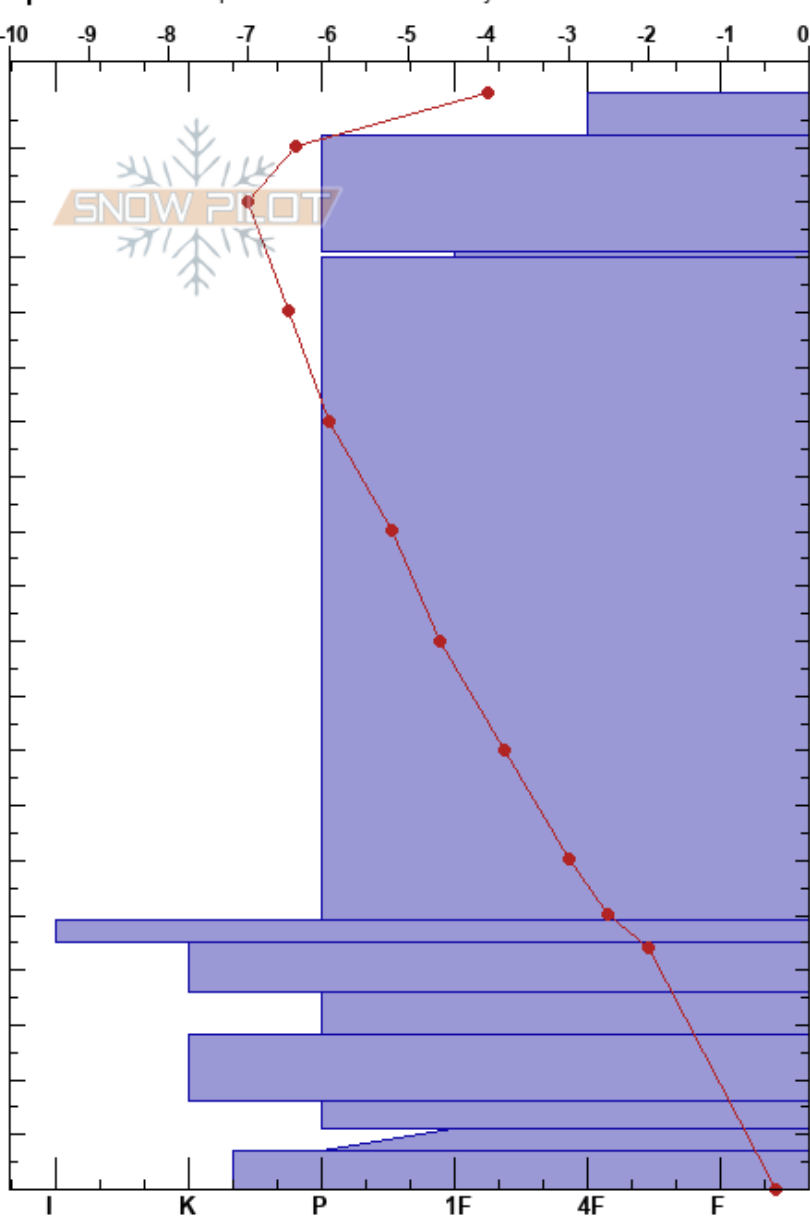

Liveltskaret Lag 5A
 Liveltskaret
 Norway
 Elevation: 716 m
 Aspect: NE
 Specifics: Pit is representative of backcountry

Alexander Solem
 10/02/2018 - 11:30
 Co-ord: 34W CB 88490 29024
 Slope Angle: 25°
 Wind Loading: no

Stability: HS:200
 Air Temperature: -1.2°C PF:20
 Sky Cover: BKN
 Precipitation: NO
 Wind: SW Calm

Layer Notes:

Depth (m)	Crystal		Moisture	ρ kg/m ³	Stability tests & Layer comments
	Form	Size			
0 - 10	/	0.5	D		
10 - 20	•	0.3	D		
20 - 30	•	0.5	D		
30 - 90	•	0.3-0.5	D		
90 - 150	•	0.3-0.5	D		
150 - 160	■		D		
160 - 170	⊙⊙		D		
170 - 180	□	2	D		
180 - 190	⊙⊙	1.5-3	D		
190 - 200	⊙				
200	⊕	2	D		
200	⊕	0.5-2	D		