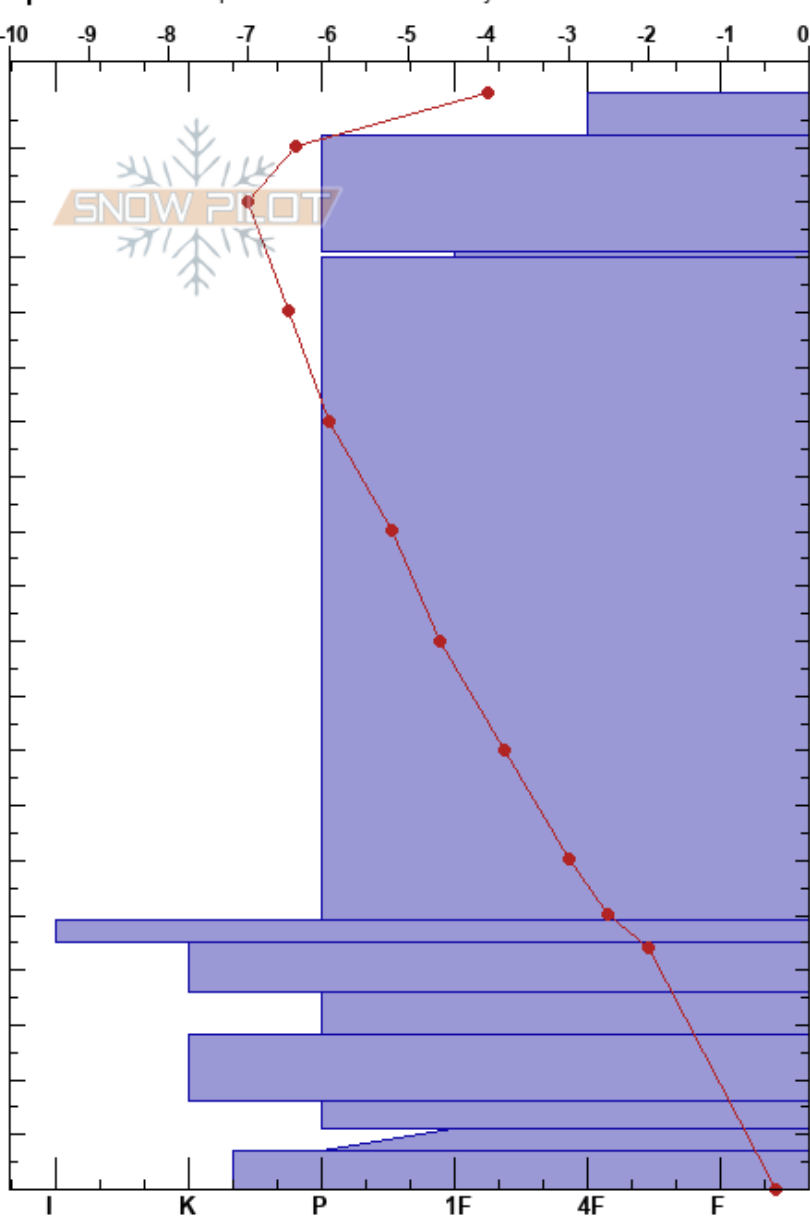

Liveltskaret Lag 5A  
 Liveltskaret  
 Norway  
 Elevation: 716 m  
 Aspect: NE  
 Specifics: Pit is representative of backcountry

Alexander Solem  
 10/02/2018 - 11:30  
 Co-ord: 34W CB 88490 29024  
 Slope Angle: 25°  
 Wind Loading: no

Stability: **HS:200**  
 Air Temperature: -1.2°C PF:20  
 Sky Cover: BKN  
 Precipitation: NO  
 Wind: SW Calm

Layer Notes:

Depth (cm)	Crystal		Moisture	$\rho$ kg/m <sup>3</sup>	Stability tests & Layer comments
	Form	Size			
0 - 10	/	0.5	D		
10 - 20	•	0.3	D		
20 - 30	•	0.5	D		
30 - 90	•	0.3-0.5	D		
90 - 150	•	0.3-0.5	D		
150 - 160	■		D		
160 - 170	⊙		D		
170 - 180	□	2	D		
180 - 190	⊙	1.5-3	D		
190 - 200	⊙	2	D		
200	⊙	0.5-2	D		