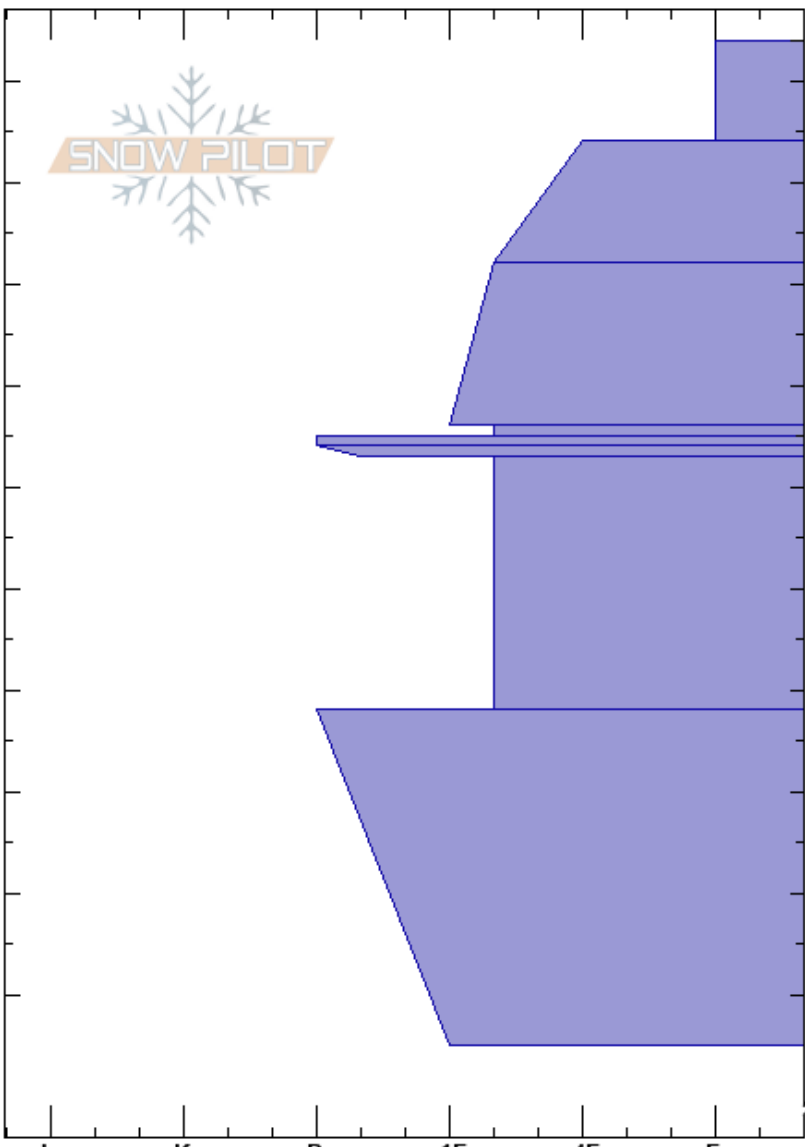

Saint Paul Peak
 Cabinet Range
 MT
Elevation: 7400 ft
Aspect: SW
Specifics: We skied slope

Mikey Church
 11/26/2024 - 2:00pm
Co-ord: 48.07571N, -115.67754W
Slope Angle: 30°
Wind Loading: no

Stability: Good
Air Temperature:
Sky Cover: X
Precipitation: S1
Wind: SW Moderate

HS: 164
Layer Notes:
 126-125cm: Problematic layer
 125-124cm: 11/23 Rain Crust

Depth (cm)	Crystal		Moisture	ρ kg/m ³	Stability tests & Layer comments
	Form	Size			
164	⋆	0.5			
160	+				
150	+				
140	+				
130	□	0.5			
126	=	0.5-1			← STM @124cm Resistant Planer
125	□ (/)	0.5			125-124cm: 11/23 Rain Crust
120					
110	⊖	0.3-0.5			
100					
90					
80					
70					
65					← STM @66cm
0					← ECTX