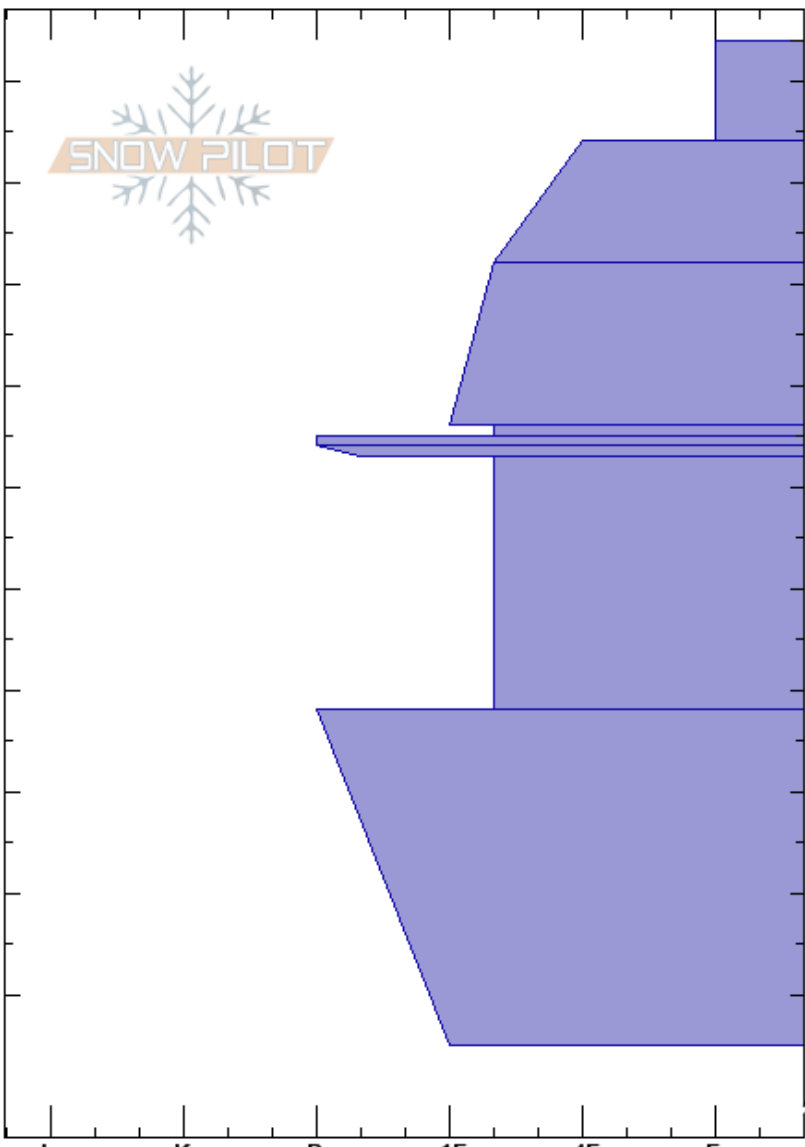

Saint Paul Peak
 Cabinet Range
 MT
 Elevation: 7400 ft
 Aspect: SW
 Specifics: We skied slope

Mikey Church
 11/26/2024 - 2:00pm
 Co-ord: 48.07571N, -115.67754W
 Slope Angle: 30°
 Wind Loading: no

Stability: Good
 Air Temperature:
 Sky Cover: X
 Precipitation: S1
 Wind: SW Moderate

HS:164
 Layer Notes:
 126-125cm: Problematic layer
 125-124cm: 11/23 Rain Crust

Depth (cm)	Crystal		Moisture	ρ kg/m ³	Stability tests & Layer comments
	Form	Size			
164	⚡	0.5			
160	+				
150	+				
140	+				
130	□	0.5			
126	=	0.5-1			← STM @124cm Resistant Planer
125	□ (/)	0.5			125-124cm: 11/23 Rain Crust
120					
110	⊖	0.3-0.5			
100					
90					
80					
70					
65					← STM @66cm
0					← ECTX