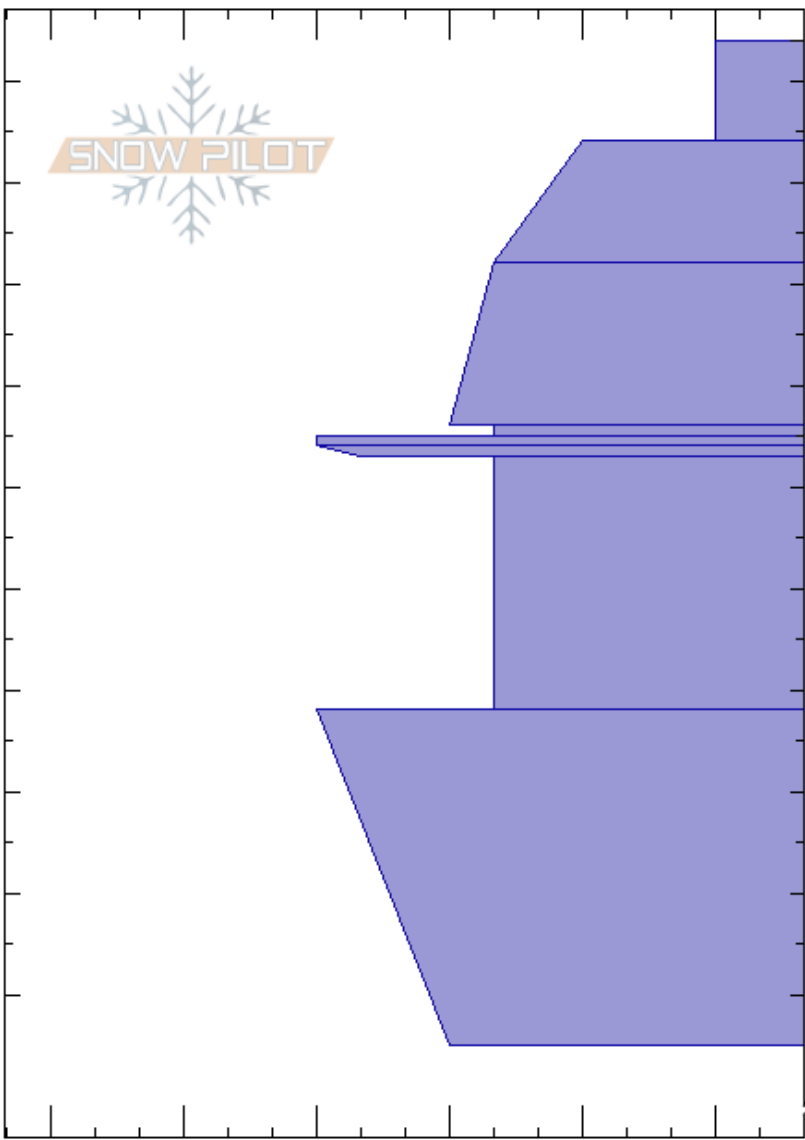

Saint Paul Peak
 Cabinet Range
 MT
 Elevation: 7400 ft
 Aspect: SW
 Specifics: We skied slope

Mikey Church
 11/26/2024 - 2:00pm
 Co-ord: 48.07571N, -115.67754W
 Slope Angle: 30°
 Wind Loading: no

Stability: Good
 Air Temperature:
 Sky Cover: X
 Precipitation: S1
 Wind: SW Moderate

HS:164
 Layer Notes:
 126-125cm: Problematic layer
 125-124cm: 11/23 Rain Crust

Depth (cm)	Crystal		ρ kg/m ³	Stability tests & Layer comments
	Form	Size		
164	⚡	0.5		
160	+			
150	+			
140	+			
130	□	0.5		
126	=	0.5-1		← STM @124cm Resistant Planer
125	□ (/)	0.5		125-124cm: 11/23 Rain Crust
120				
110	⊖	0.3-0.5		
100				
90				
80				
70				
65				← STM @66cm
0				← ECTX