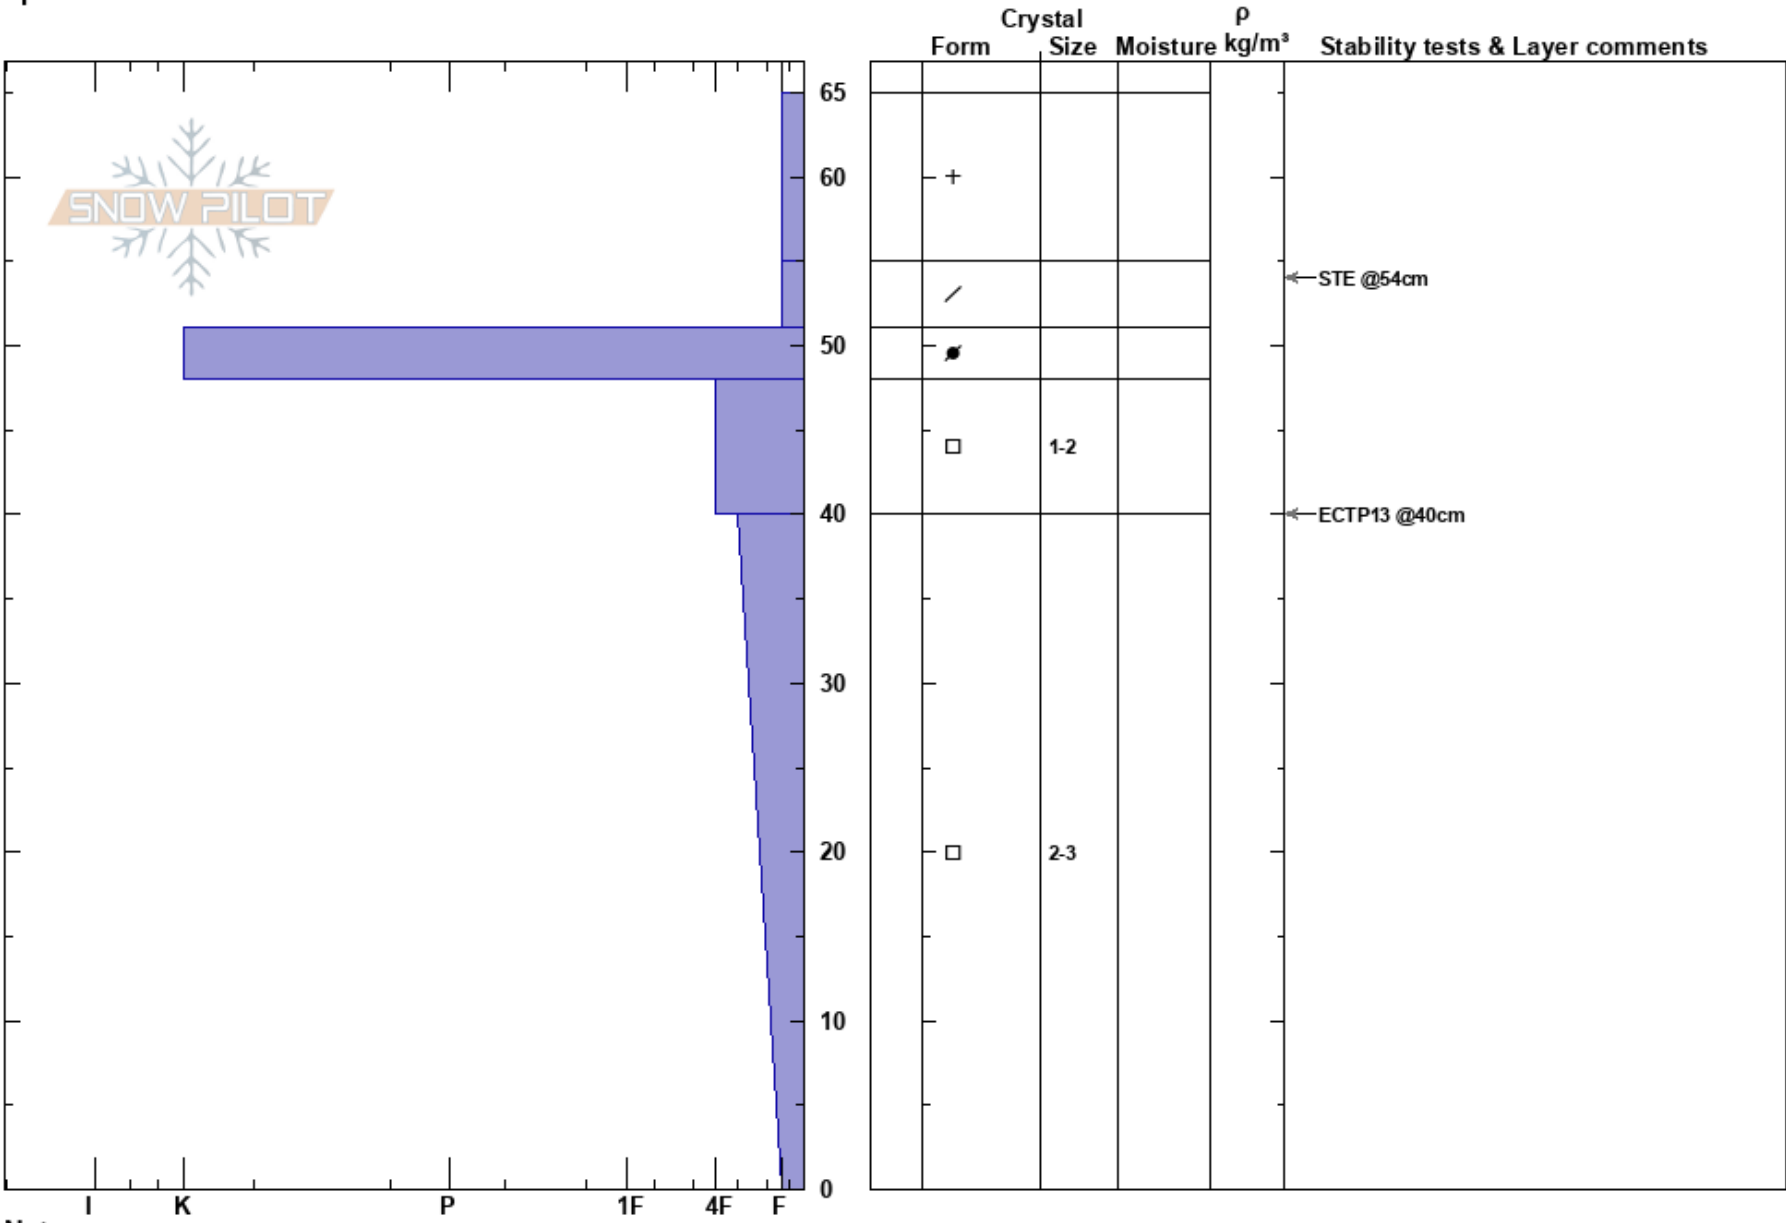

East Montgomery
 Cameron Pass
 CO
 Elevation: 11200 ft
 Aspect: E
 Specifics:

Ian Fowler
 11/26/2024 - 12:00pm
 Co-ord: 13T 423441W 4488310N
 Slope Angle: 28°
 Wind Loading: yes

Stability:
 Air Temperature:
 Sky Cover: OVC
 Precipitation: S2
 Wind: W Moderate

HS:65
 Layer Notes:
 48-40cm: Problematic layer

Notes:

I K P 1F 4F F