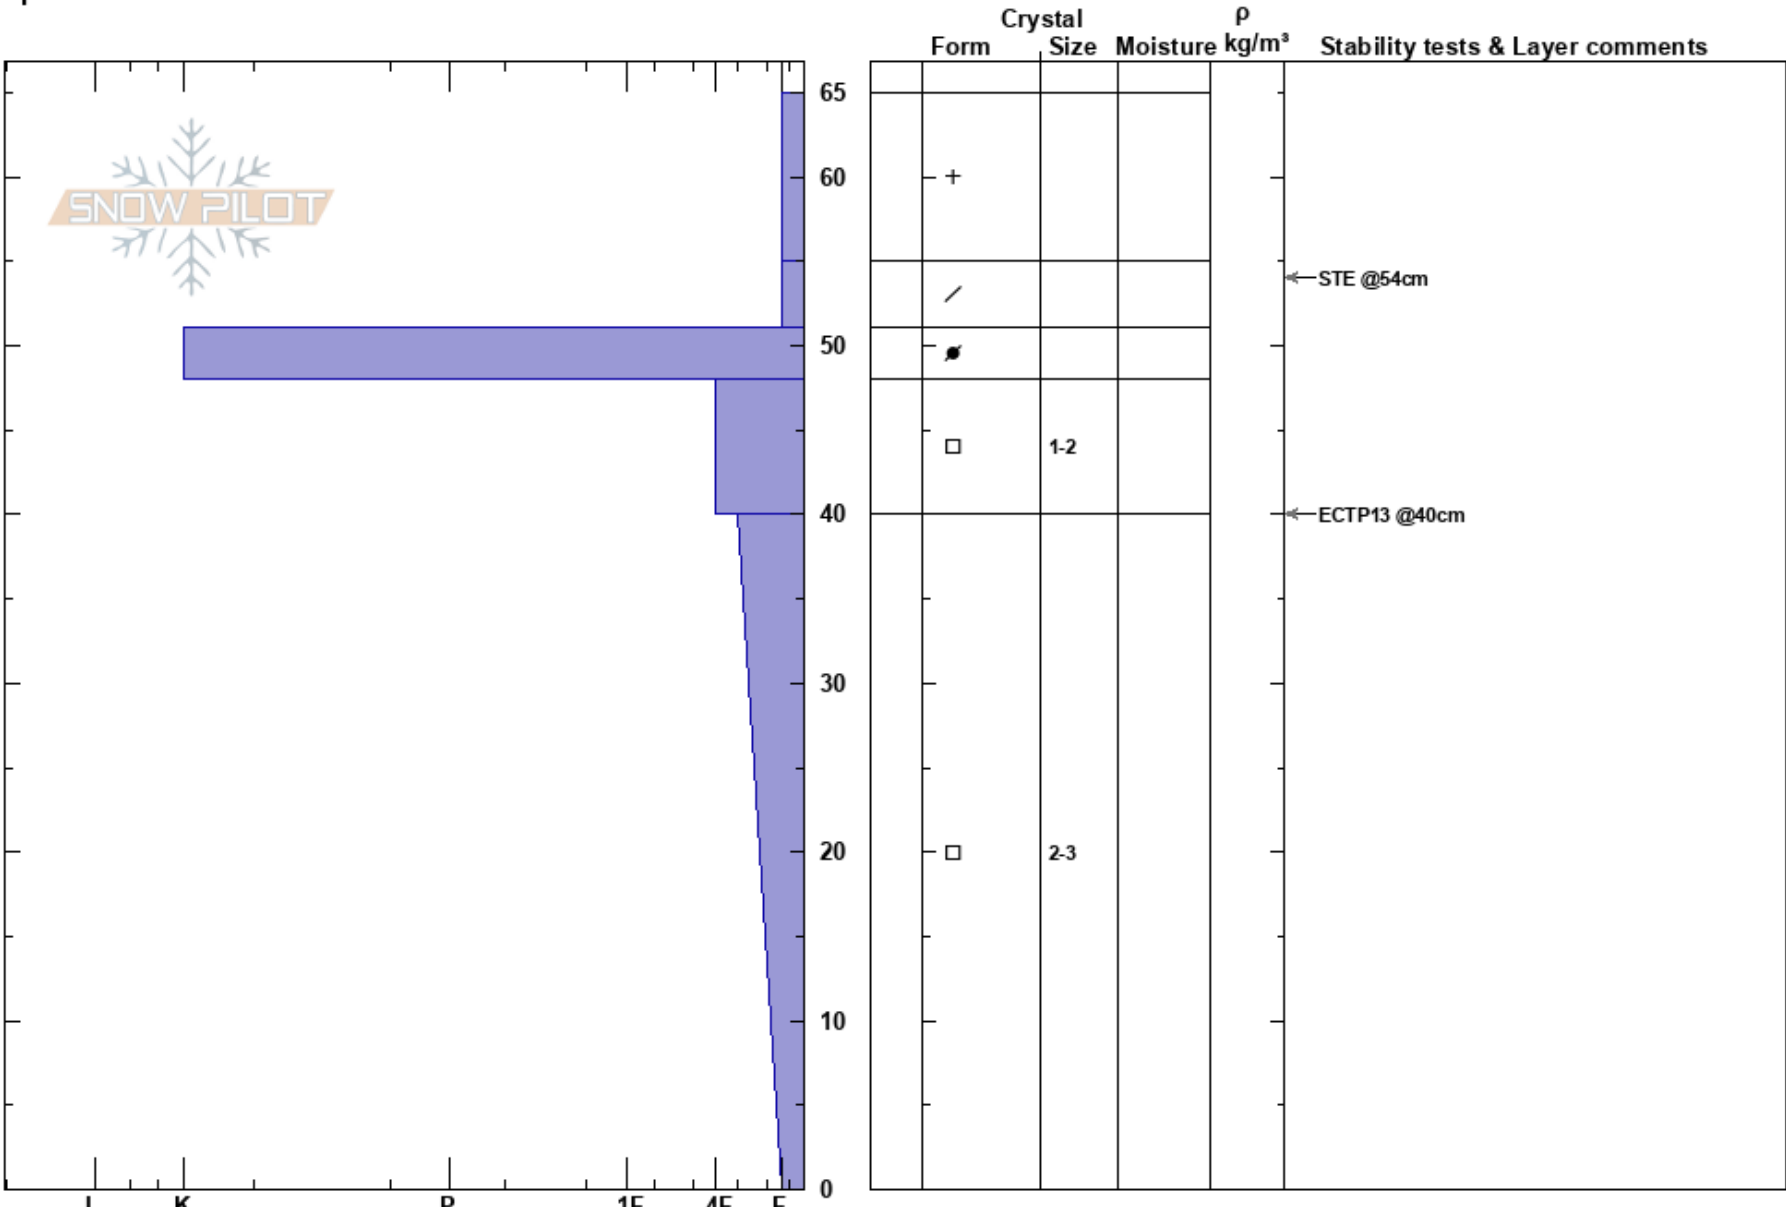

East Montgomery
 Cameron Pass
 CO
 Elevation: 11200 ft
 Aspect: E
 Specifics:

Ian Fowler
 11/26/2024 - 12:00pm
 Co-ord: 13T 423441W 4488310N
 Slope Angle: 28°
 Wind Loading: yes

Stability:
 Air Temperature:
 Sky Cover: OVC
 Precipitation: S2
 Wind: W Moderate

HS:65
 Layer Notes:
 48-40cm: Problematic layer

Notes: