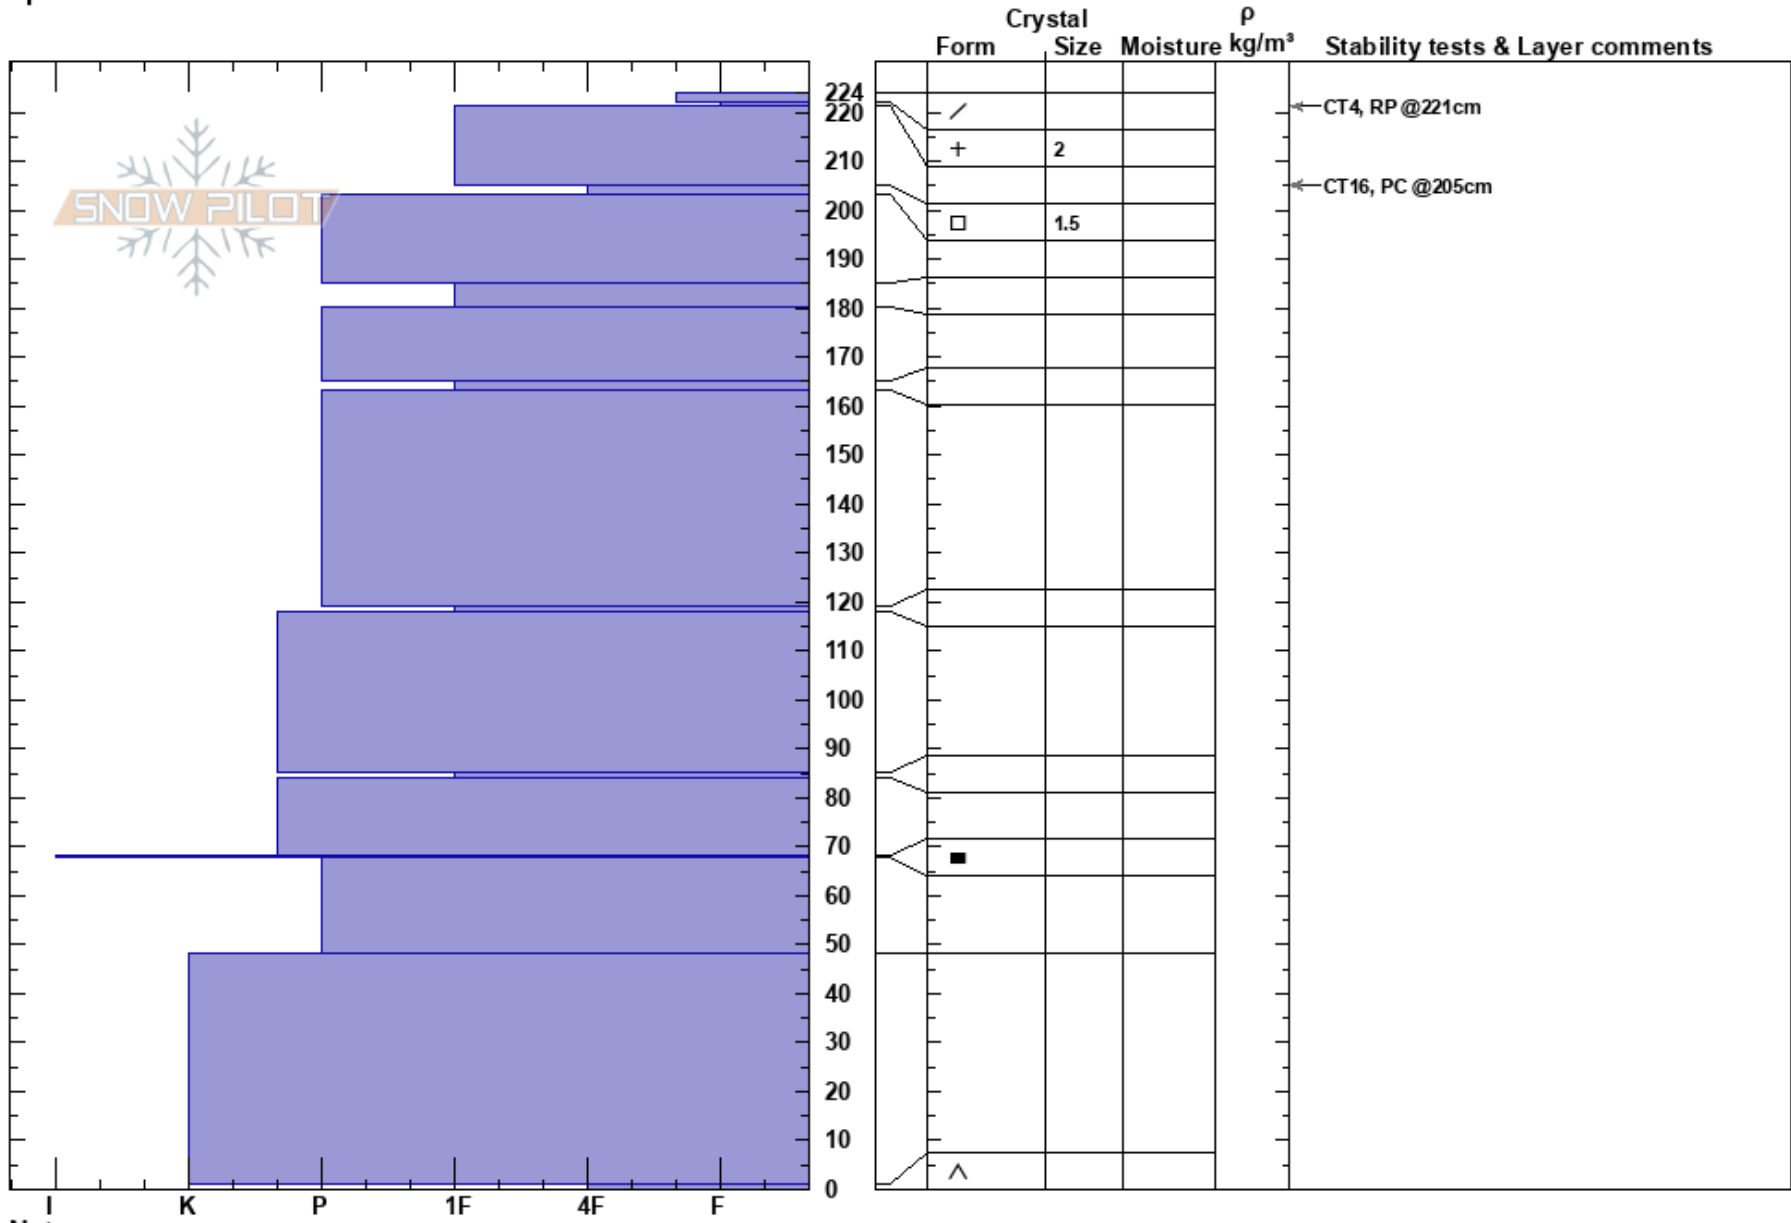

Кукисвумчорр ЛО_40
 Khibiny mountains
 Russia
Elevation: 850 m
Aspect: NE
Specifics:

Sergei Shestikhin
 10/02/2018 - 16:45
Co-ord: 67.67213N, 33.69112E
Slope Angle: 38°
Wind Loading: yes

Stability: HS:224
Air Temperature: -13°C
Sky Cover: BKN
Precipitation: NO
Wind: SW Moderate

Layer Notes:

Notes: