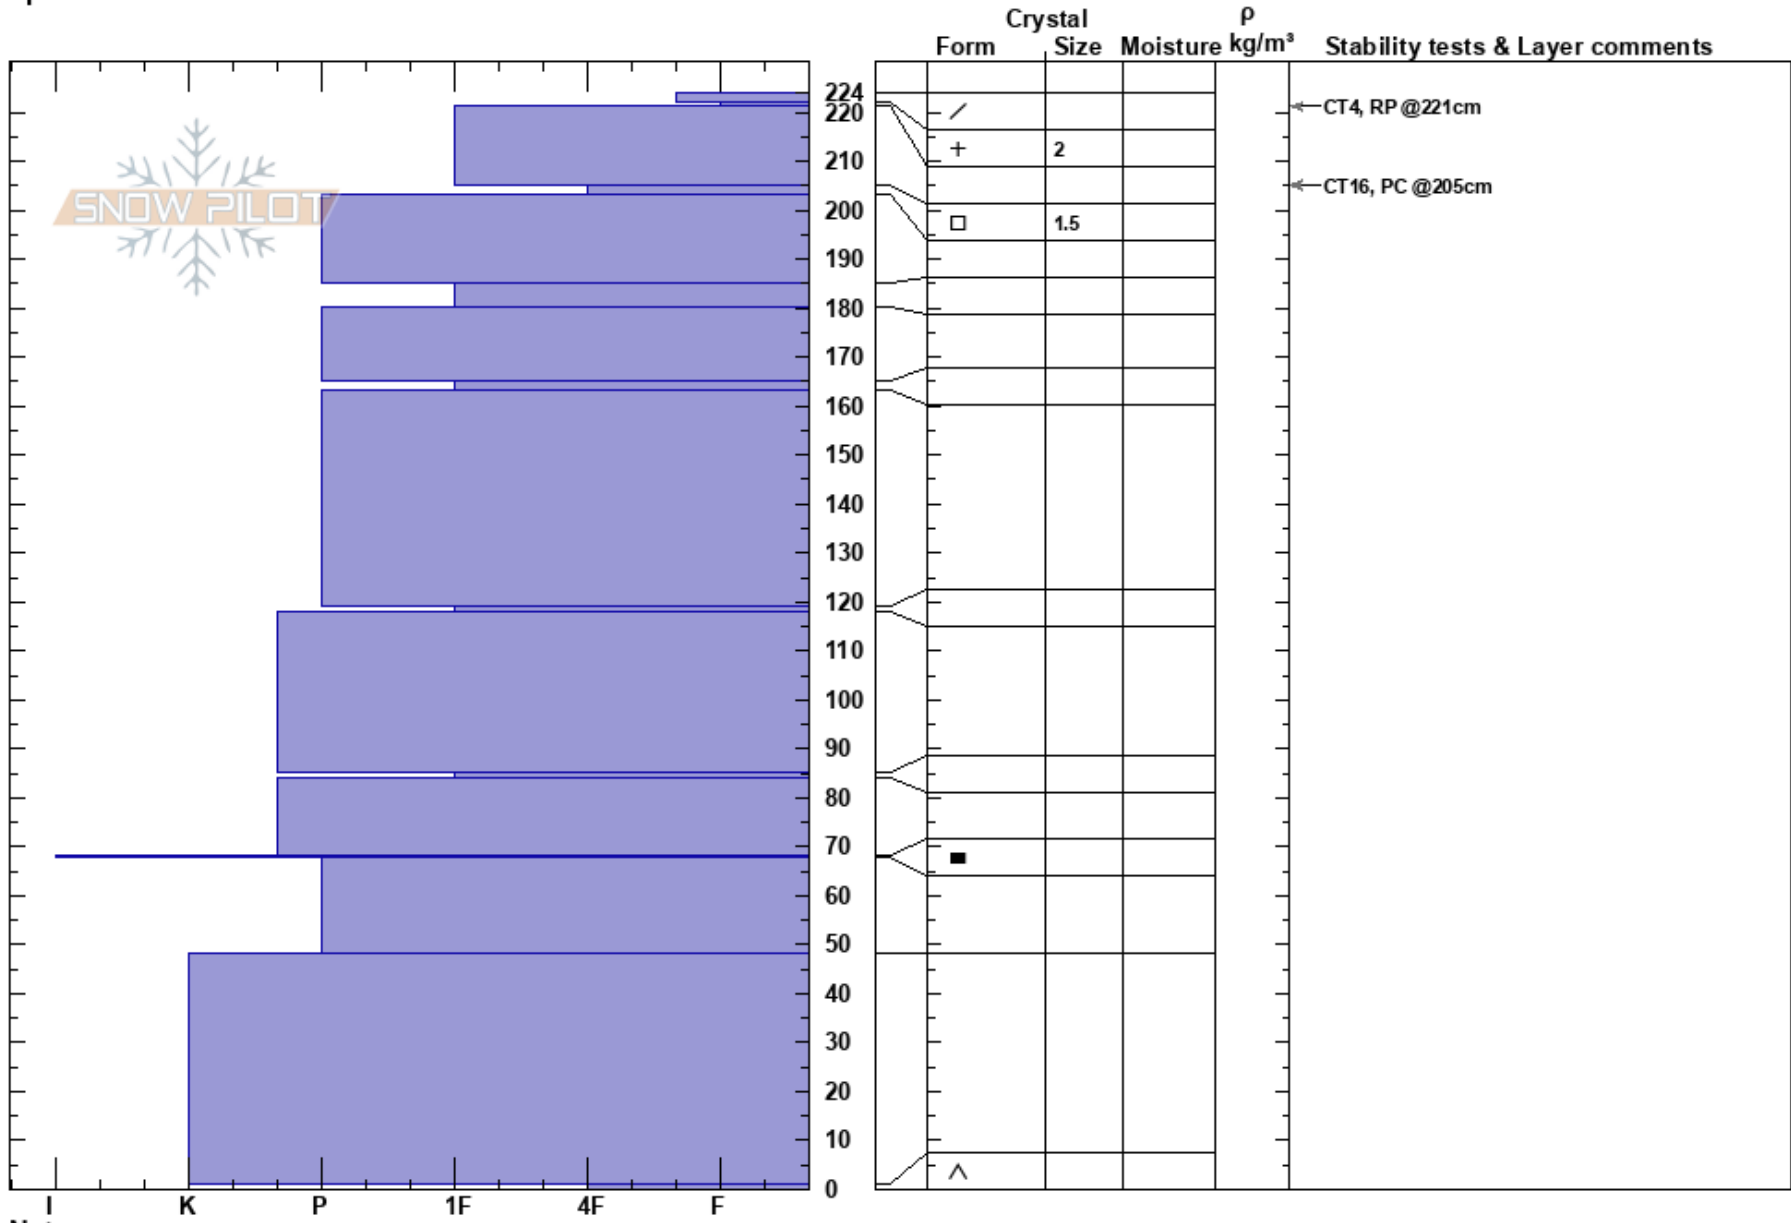

Кукисвумчорр ЛО_40
 Khibiny mountains
 Russia
Elevation: 850 m
Aspect: NE
Specifics:

Sergei Shestikhin
 10/02/2018 - 16:45
Co-ord: 67.67213N, 33.69112E
Slope Angle: 38°
Wind Loading: yes

Stability: HS:224
Air Temperature: -13°C
Sky Cover: BKN
Precipitation: NO
Wind: SW Moderate