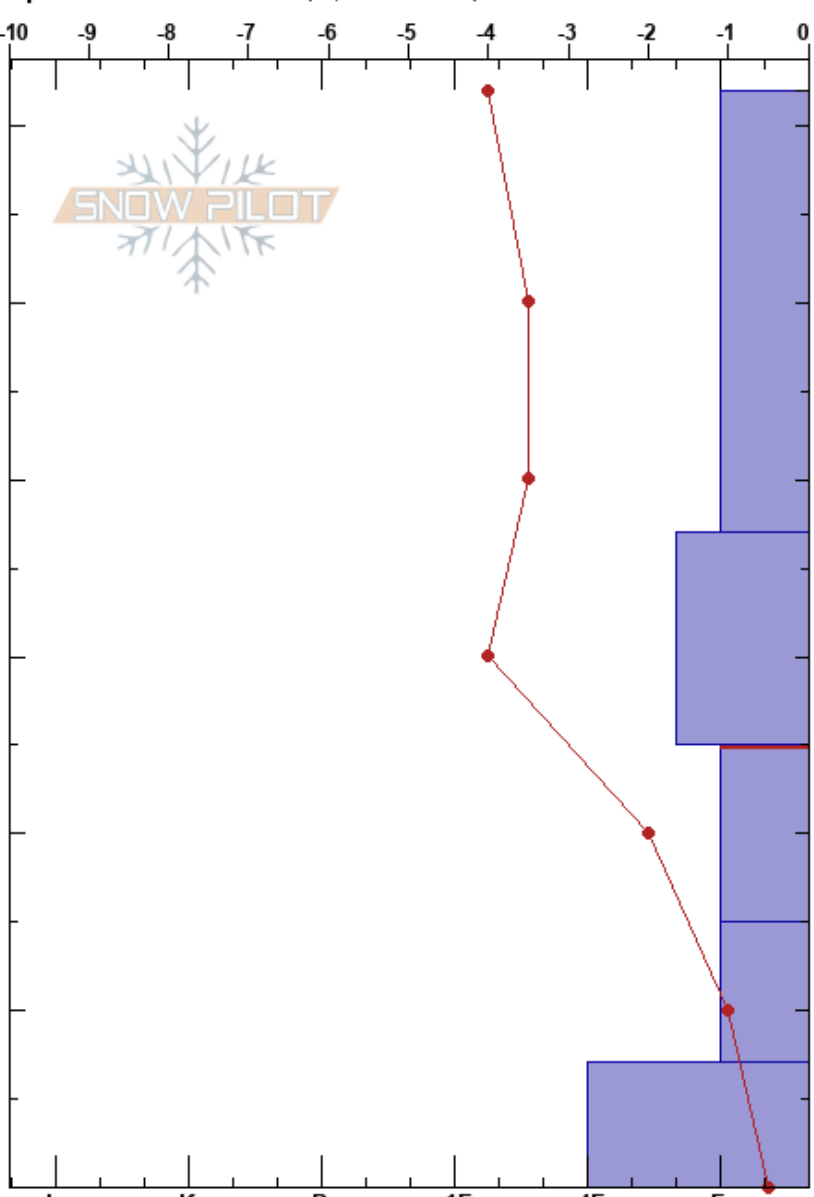

Xmas Tree Bowl
 Teton Range
 WY
 Elevation: 8800 ft
 Aspect: 55°

Luke LeMaire
 11/26/2024 - 1:00pm
 Co-ord: 43.48633N, -110.96493W
 Slope Angle: 37°
 Wind Loading: previous

Stability: Good
 Air Temperature: -4°C
 Sky Cover: OVC
 Precipitation: S-1
 Wind: SW Light Breeze

HS:62
 PF:60
 PS:15
 25-15cm: Problematic layer

Specifics: Ski tracks on slope; We skied slope

Form	Crystal Size	Moisture	ρ kg/m ³	Stability tests & Layer comments
+r	2			
+ (/)	1-2(2)			
• (/)	1(1)			
⊖	1-2			← ECTP19 @25cm RP
⊖	2-3			
⊖	2-3	D-M		