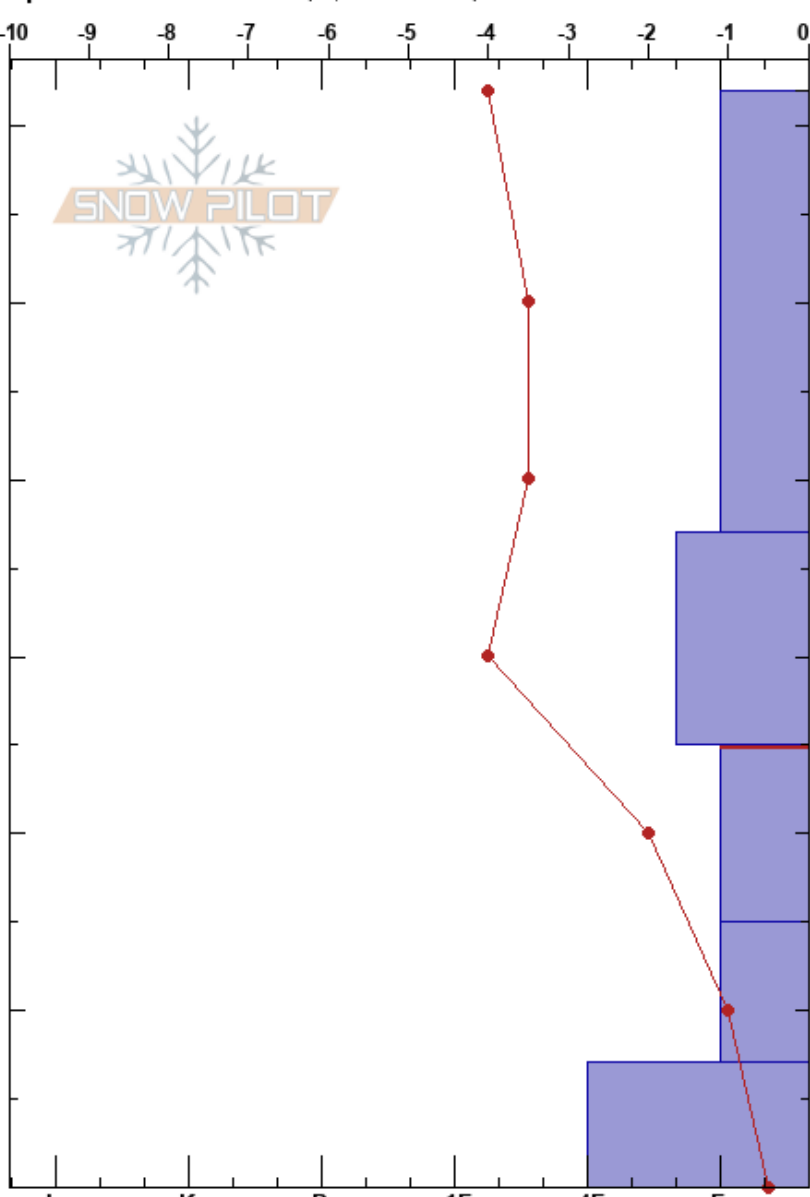

Xmas Tree Bowl
 Teton Range
 WY
 Elevation: 8800 ft
 Aspect: 55°

Luke LeMaire
 11/26/2024 - 1:00pm
 Co-ord: 43.48633N, -110.96493W
 Slope Angle: 37°
 Wind Loading: previous

Stability: Good
 Air Temperature: -4°C
 Sky Cover: OVC
 Precipitation: S-1
 Wind: SW Light Breeze

HS:62
 PF:60
 PS:15
 25-15cm: Problematic layer

Specifics: Ski tracks on slope; We skied slope

Form	Crystal Size	Moisture	ρ kg/m ³	Stability tests & Layer comments
+r	2			
+ (/)	1-2(2)			
• (/)	1(1)			
⊖	1-2			← ECTP19 @25cm RP
⊖	2-3			
⊖	2-3	D-M		