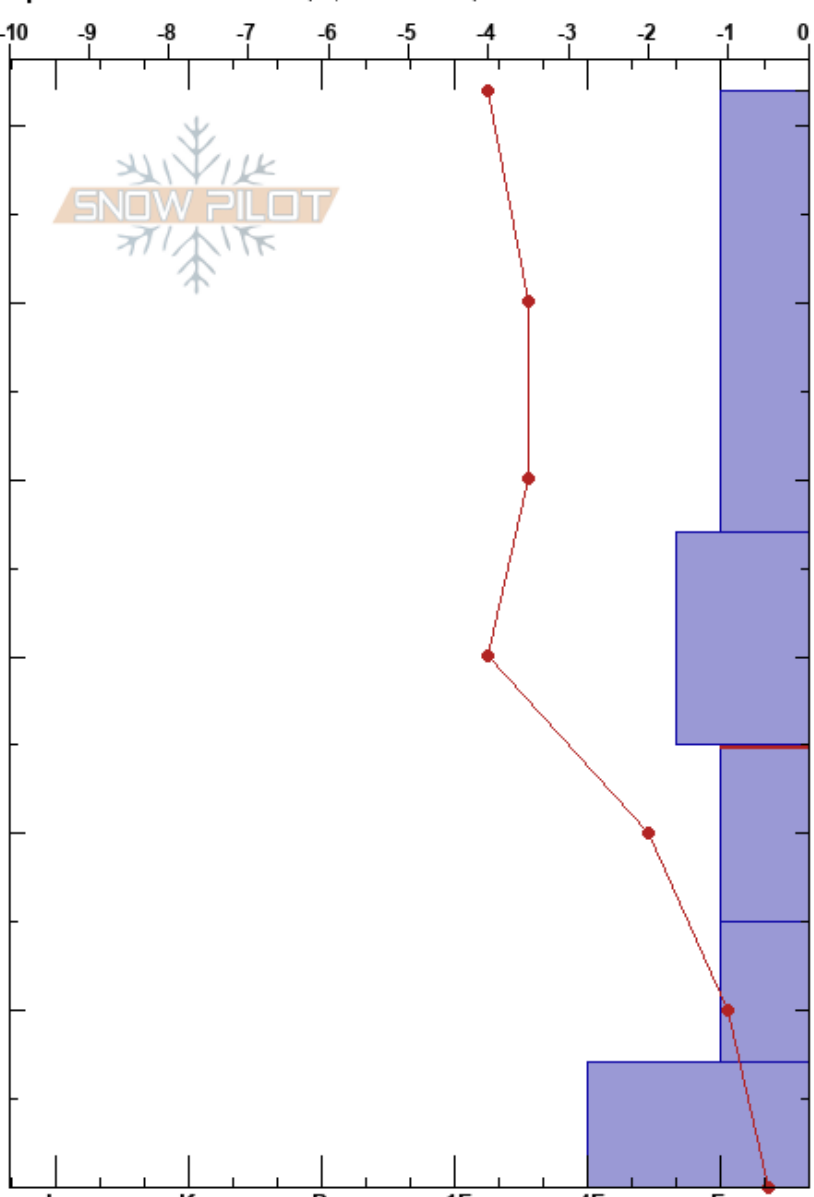

Xmas Tree Bowl  
 Teton Range  
 WY  
 Elevation: 8800 ft  
 Aspect: 55°

Luke LeMaire  
 11/26/2024 - 1:00pm  
 Co-ord: 43.48633N, -110.96493W  
 Slope Angle: 37°  
 Wind Loading: previous

Stability: Good  
 Air Temperature: -4°C  
 Sky Cover: OVC  
 Precipitation: S-1  
 Wind: SW Light Breeze

HS:62  
 PF:60  
 PS:15  
 25-15cm: Problematic layer

Specifics: Ski tracks on slope; We skied slope

Form	Crystal Size	Moisture	$\rho$ kg/m <sup>3</sup>	Stability tests & Layer comments
+r	2			
+ ( / )	1-2(2)			
• ( / )	1(1)			
⊖	1-2			← ECTP19 @25cm RP
⊖	2-3			
⊖	2-3	D-M		