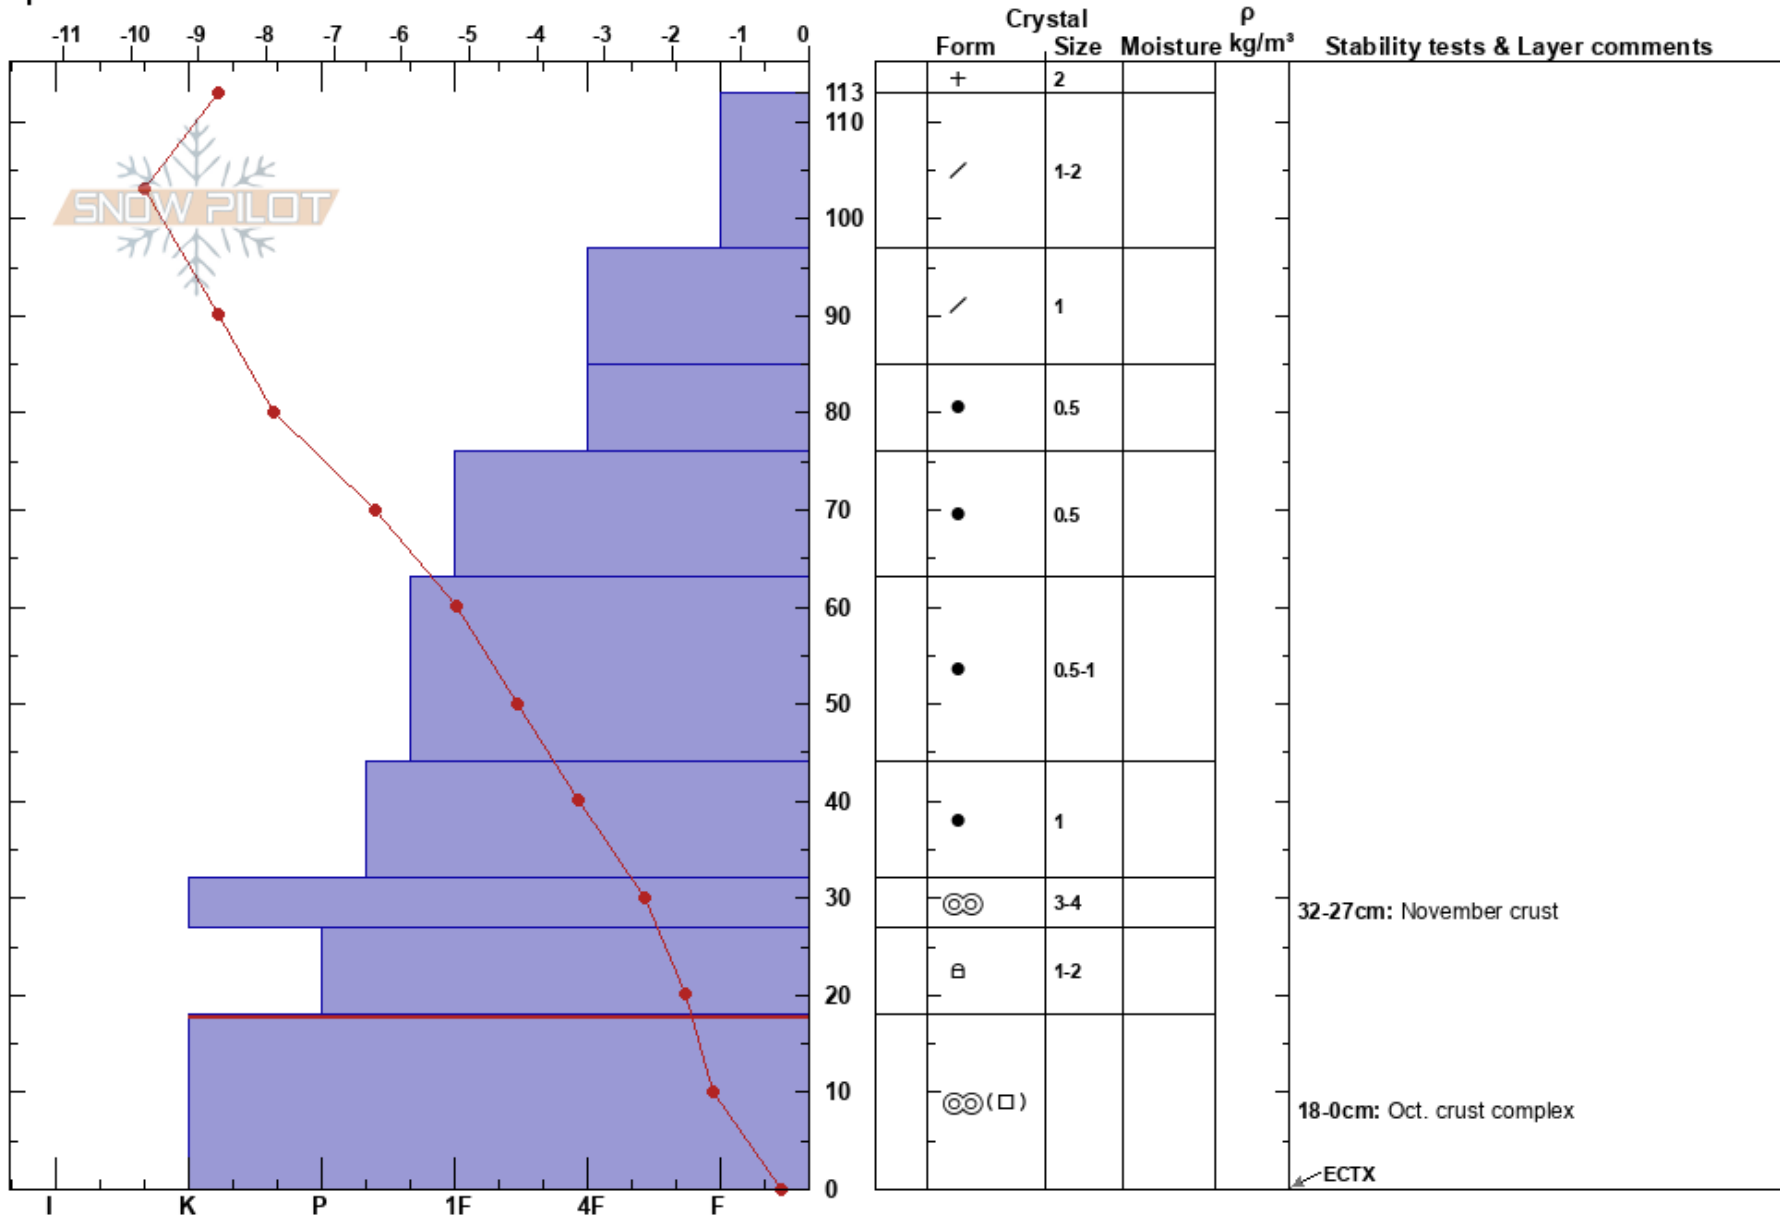

Burstall Plot-DV/MO
 Kananaskis
 AB
 Elevation: 2260 m
 Aspect: N
 Specifics:

Avalanche Safety
 26/11/2024 - 11:00
 Co-ord:
 Slope Angle: 21°
 Wind Loading: no

Stability:
 Air Temperature: -9°C
 Sky Cover: FEW
 Precipitation: NO
 Wind: Calm

HS:113
 Layer Notes:
 32-27cm: November crust
 18-0cm: Oct. crust complex
 18-0cm: Problematic layer

Notes: No wind slabs at tree line.