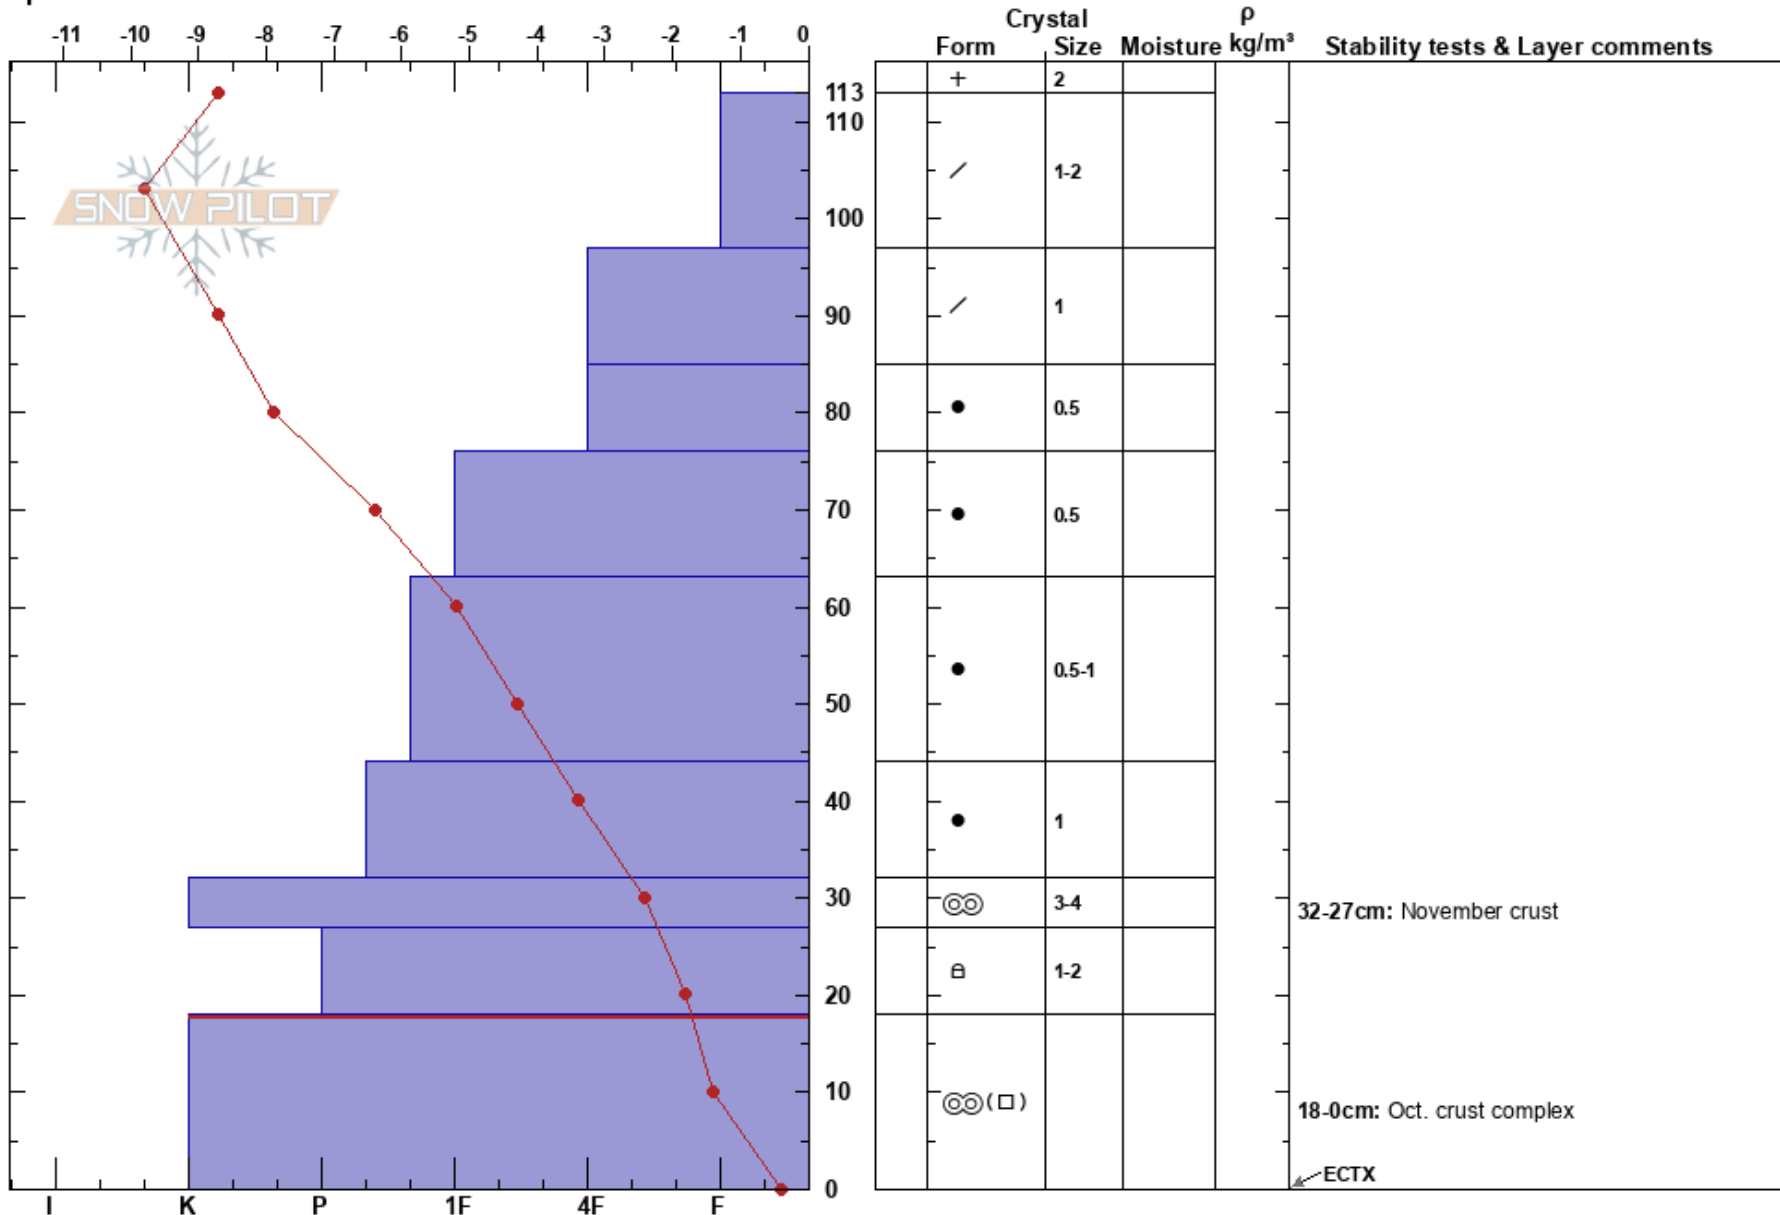

Burstall Plot-DV/MO
 Kananaskis
 AB
 Elevation: 2260 m
 Aspect: N
 Specifics:

Avalanche Safety
 26/11/2024 - 11:00
 Co-ord:
 Slope Angle: 21°
 Wind Loading: no

Stability:
 Air Temperature: -9°C
 Sky Cover: FEW
 Precipitation: NO
 Wind: Calm

HS:113
 Layer Notes:
 32-27cm: November crust
 18-0cm: Oct. crust complex
 18-0cm: Problematic layer

Notes: No wind slabs at tree line.