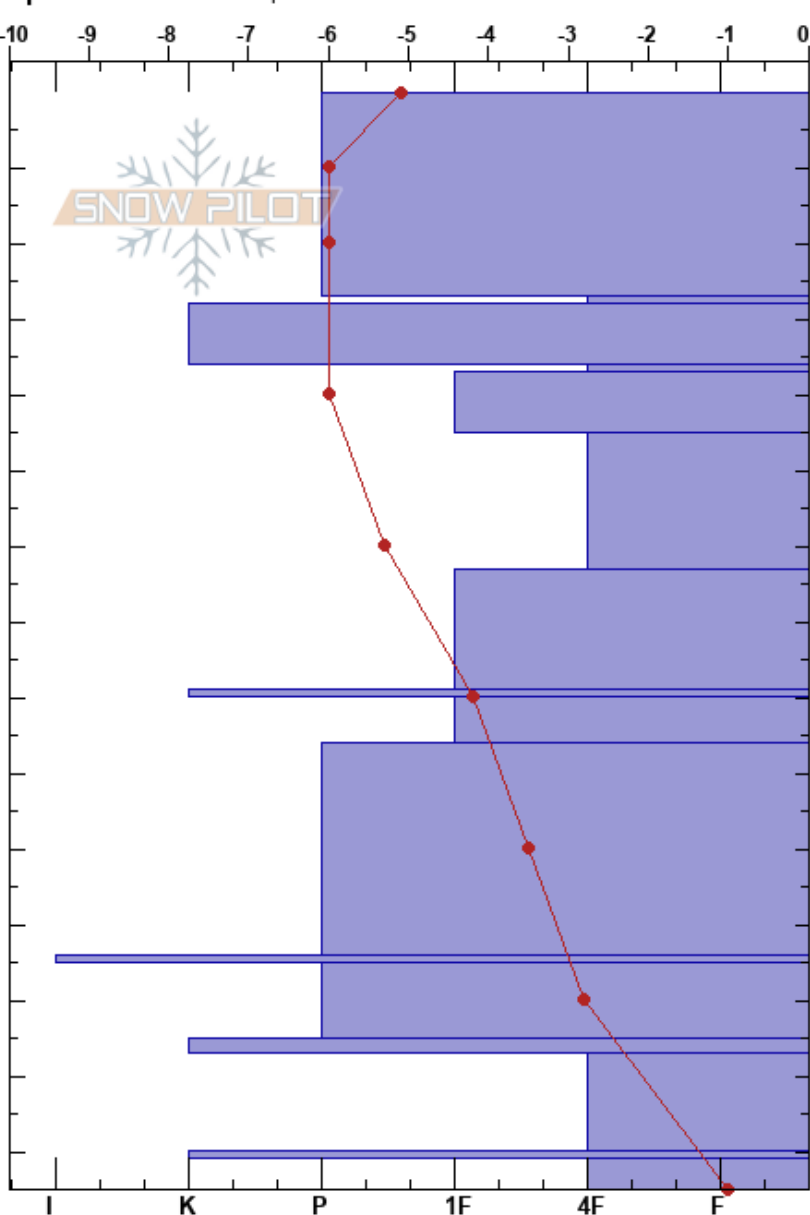

Liveltskaret NOR
 Liveltskaret
 Norway
 Elevation: 750 m
 Aspect: NW
 Specifics: We skied slope

Ales Hocevar
 10/02/2018 - 12:30
 Co-ord: 34W CB 89145 28840
 Slope Angle: 23°
 Wind Loading:

Stability: HS:145 Layer Notes:
 Air Temperature: -1°C
 Sky Cover: BKN
 Precipitation: NO
 Wind:

Form	Crystal		Moisture	ρ kg/m ³	Stability tests & Layer comments
	Size				
●	0.5-1		D		← ECTN11 @10cm
□	2		D		
○	2		D		
□	2-3		D		
○	1-2		D		
○	1-2		D		
○	1-2		D		
⊙	1-2		D		
○	1-2		D		
○	1		D		
■			D		
○	1		D		
⊙	0.3-1		D		
□	2-4		D		
⊙			D		
□	1-2		D		← CTN