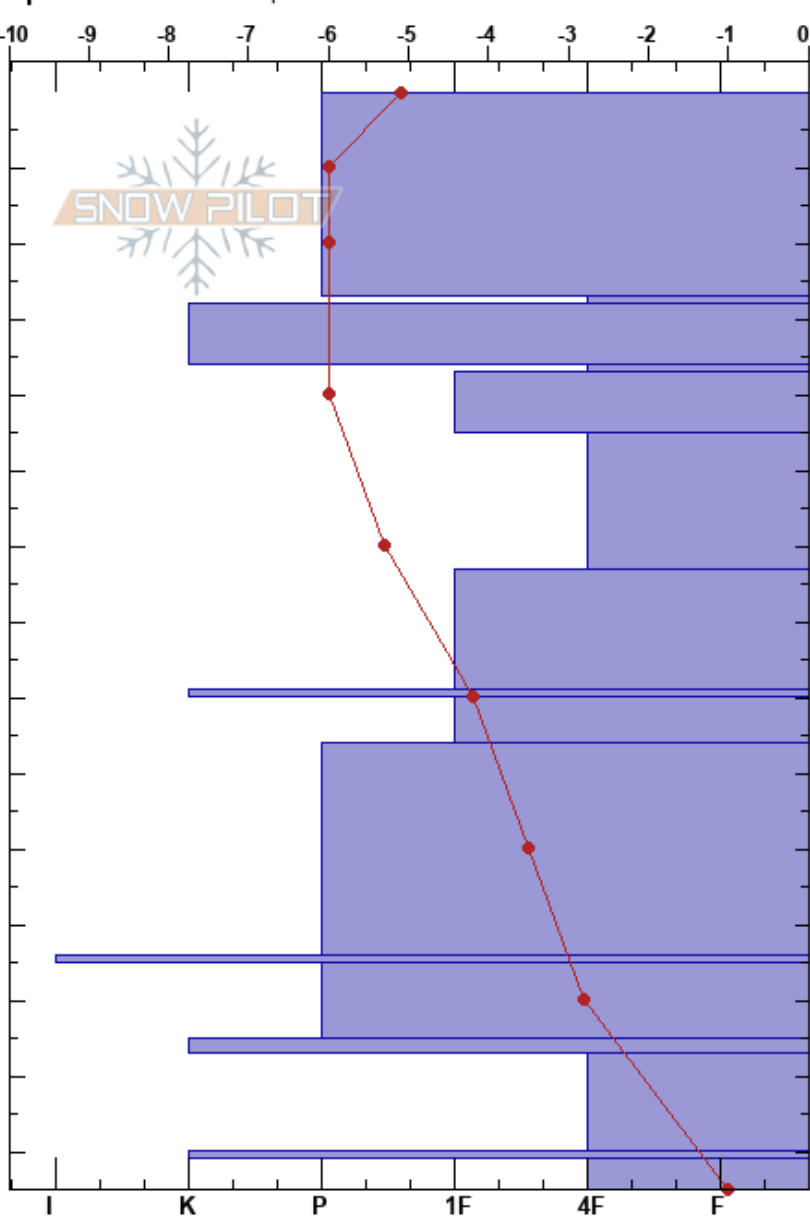

Liveltskaret NOR
 Liveltskaret
 Norway
 Elevation: 750 m
 Aspect: NW
 Specifics: We skied slope

Ales Høcevar
 10/02/2018 - 12:30
 Co-ord: 34W CB 89145 28840
 Slope Angle: 23°
 Wind Loading:

Stability: HS:145 Layer Notes:
 Air Temperature: -1°C
 Sky Cover: BKN
 Precipitation: NO
 Wind:

Form	Crystal		ρ kg/m ³	Stability tests & Layer comments
	Size	Moisture		
●	0.5-1	D		← ECTN11 @10cm
□	2	D		
○	2	D		
□	2-3	D		
○	1-2	D		
○	1-2	D		
○	1-2	D		
⊙	1-2	D		
○	1-2	D		
○	1	D		
■		D		
○	1	D		
⊙	0.3-1	D		
□	2-4	D		
⊙		D		
□	1-2	D		← CTN