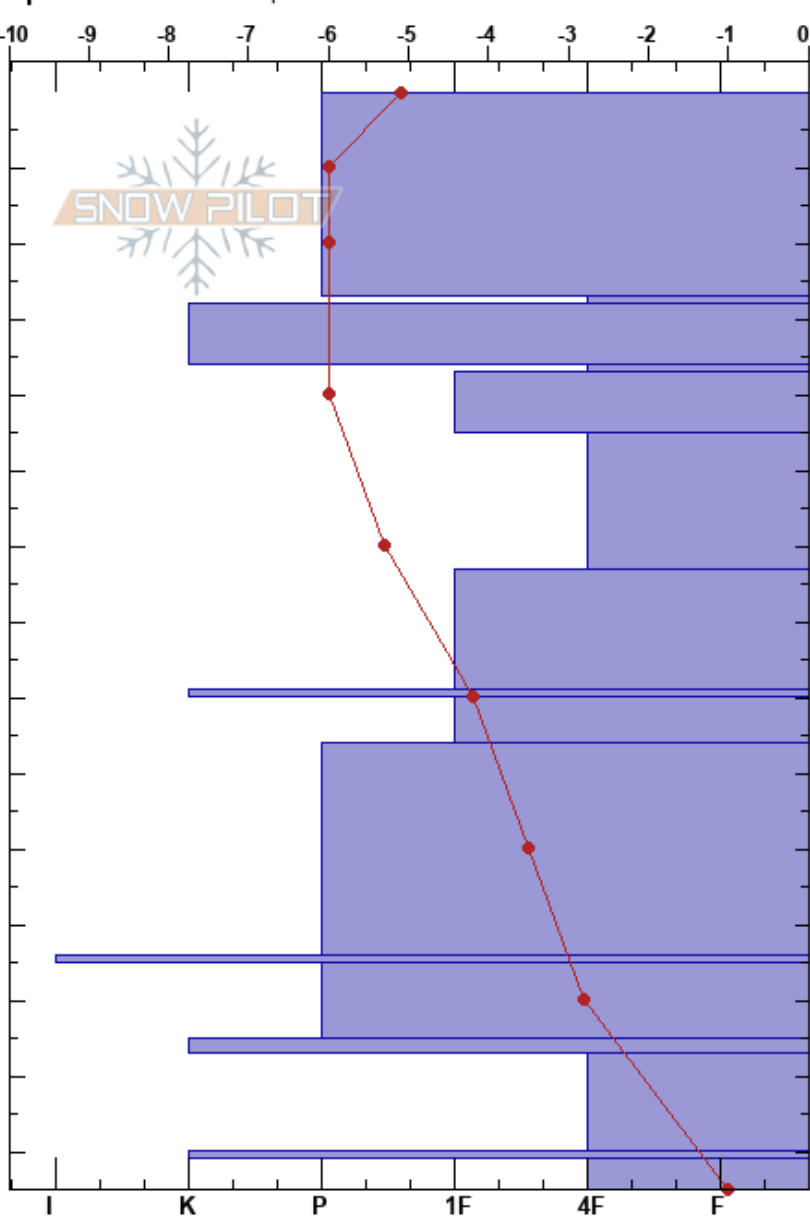

Liveltskaret NOR
 Liveltskaret
 Norway
 Elevation: 750 m
 Aspect: NW
 Specifics: We skied slope

Ales Høcevar
 10/02/2018 - 12:30
 Co-ord: 34W CB 89145 28840
 Slope Angle: 23°
 Wind Loading:

Stability: HS:145 Layer Notes:
 Air Temperature: -1°C
 Sky Cover: BKN
 Precipitation: NO
 Wind:

Form	Crystal		Moisture	ρ kg/m ³	Stability tests & Layer comments
	Size				
●	0.5-1		D		← ECTN11 @10cm
□	2		D		
○	2		D		
□	2-3		D		
○	1-2		D		
○	1-2		D		
○	1-2		D		
⊙	1-2		D		
○	1-2		D		
○	1		D		
■			D		
○	1		D		
⊙	0.3-1		D		
□	2-4		D		
⊙			D		
□	1-2		D		← CTN