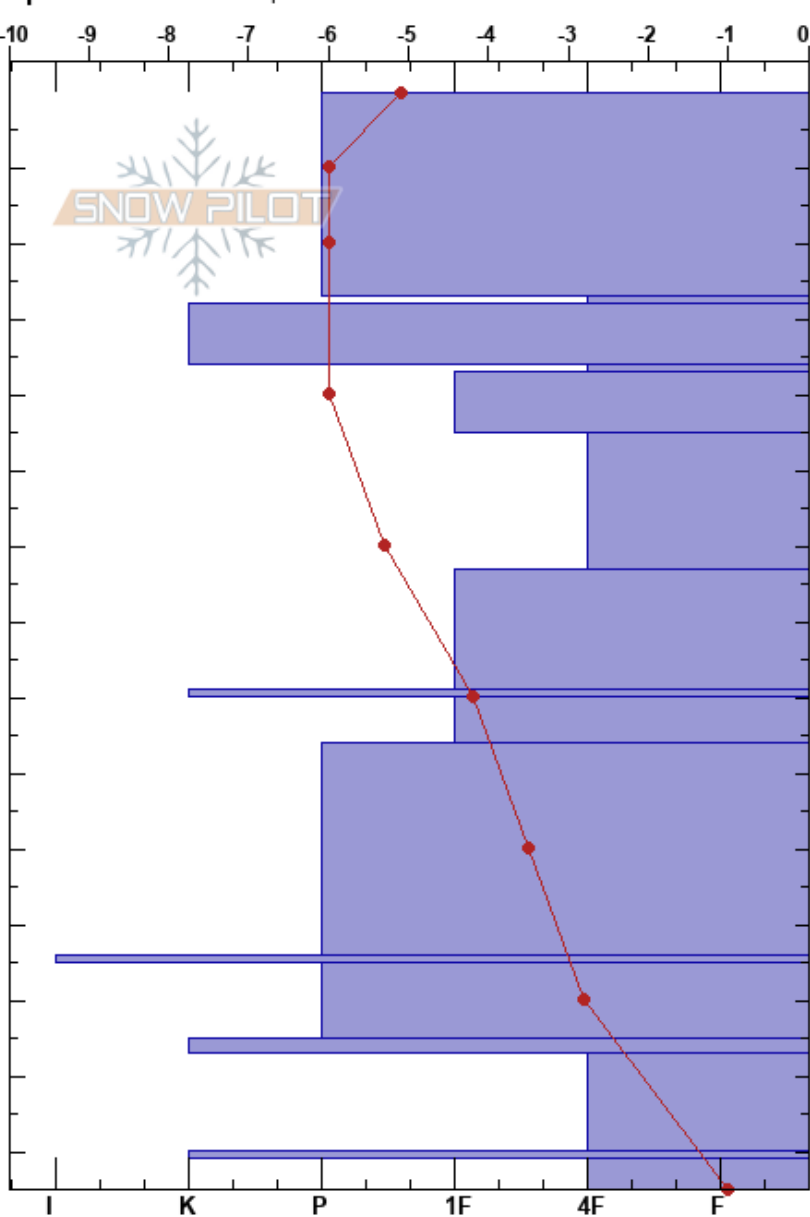

Liveltskaret NOR  
 Liveltskaret  
 Norway  
 Elevation: 750 m  
 Aspect: NW  
 Specifics: We skied slope

Ales Høcevar  
 10/02/2018 - 12:30  
 Co-ord: 34W CB 89145 28840  
 Slope Angle: 23°  
 Wind Loading:

Stability: HS:145 Layer Notes:  
 Air Temperature: -1°C  
 Sky Cover: BKN  
 Precipitation: NO  
 Wind:

Form	Crystal		Moisture	$\rho$ kg/m <sup>3</sup>	Stability tests & Layer comments
	Size				
●	0.5-1		D		← ECTN11 @10cm
□	2		D		
○	2		D		
□	2-3		D		
○	1-2		D		
○	1-2		D		
○	1-2		D		
⊙	1-2		D		
○	1-2		D		
○	1		D		
■			D		
○	1		D		
⊙	0.3-1		D		
□	2-4		D		
⊙			D		
□	1-2		D		← CTN