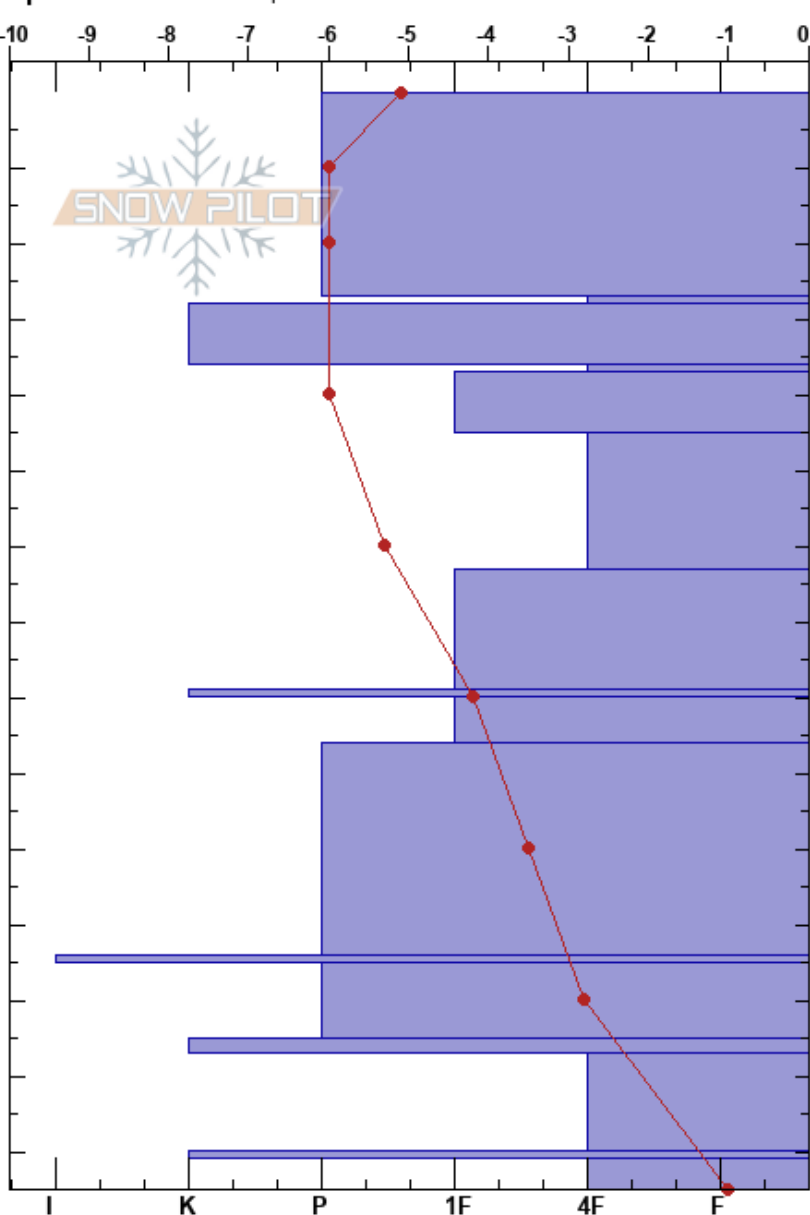

Liveltskaret NOR  
 Liveltskaret  
 Norway  
 Elevation: 750 m  
 Aspect: NW  
 Specifics: We skied slope

Ales Høcevar  
 10/02/2018 - 12:30  
 Co-ord: 34W CB 89145 28840  
 Slope Angle: 23°  
 Wind Loading:

Stability: HS:145 Layer Notes:  
 Air Temperature: -1°C  
 Sky Cover: BKN  
 Precipitation: NO  
 Wind:

Form	Crystal		Moisture	$\rho$ kg/m <sup>3</sup>	Stability tests & Layer comments
	Size				
●	0.5-1		D		← ECTN11 @10cm
□	2		D		
○	2		D		
□	2-3		D		
○	1-2		D		
○	1-2		D		
○	1-2		D		
⊙	1-2		D		
○	1-2		D		
○	1		D		
■			D		
○	1		D		
⊙	0.3-1		D		
□	2-4		D		
⊙			D		
□	1-2		D		← CTN