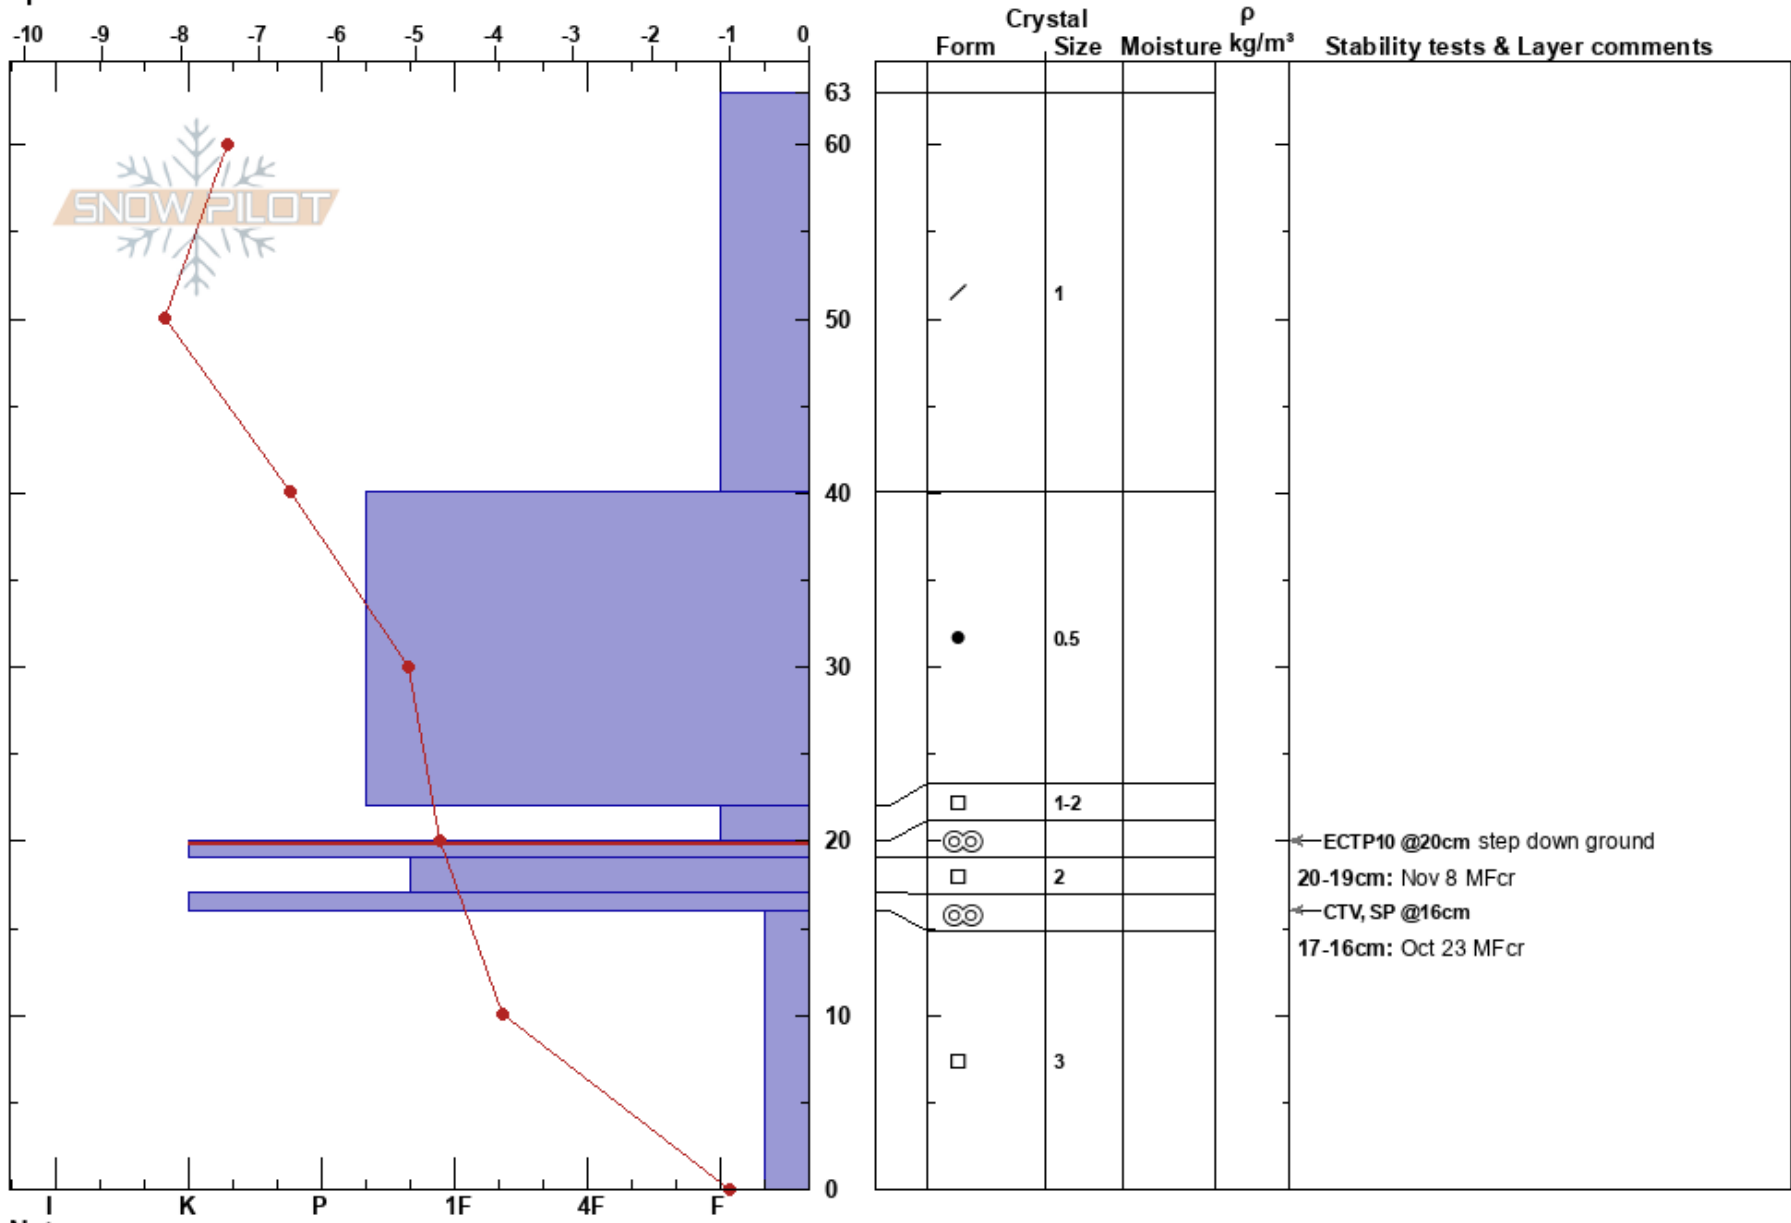

Nakiska Pipeline  
 Kananaskis  
 AB  
 Elevation: 2250 m  
 Aspect: NE  
 Specifics:

Sabrina Ryans  
 26/11/2024 - 11:30  
 Co-ord: 11U 627286W 5645332N  
 Slope Angle: 35°  
 Wind Loading: previous

Stability:  
 Air Temperature: -10°C  
 Sky Cover: BKN  
 Precipitation: NO  
 Wind: SW Light Breeze

HS:63  
 PF:40  
 20-19cm: Nov 8 MFcr  
 20-19cm: Problematic layer  
 17-16cm: Oct 23 MFcr

Notes: