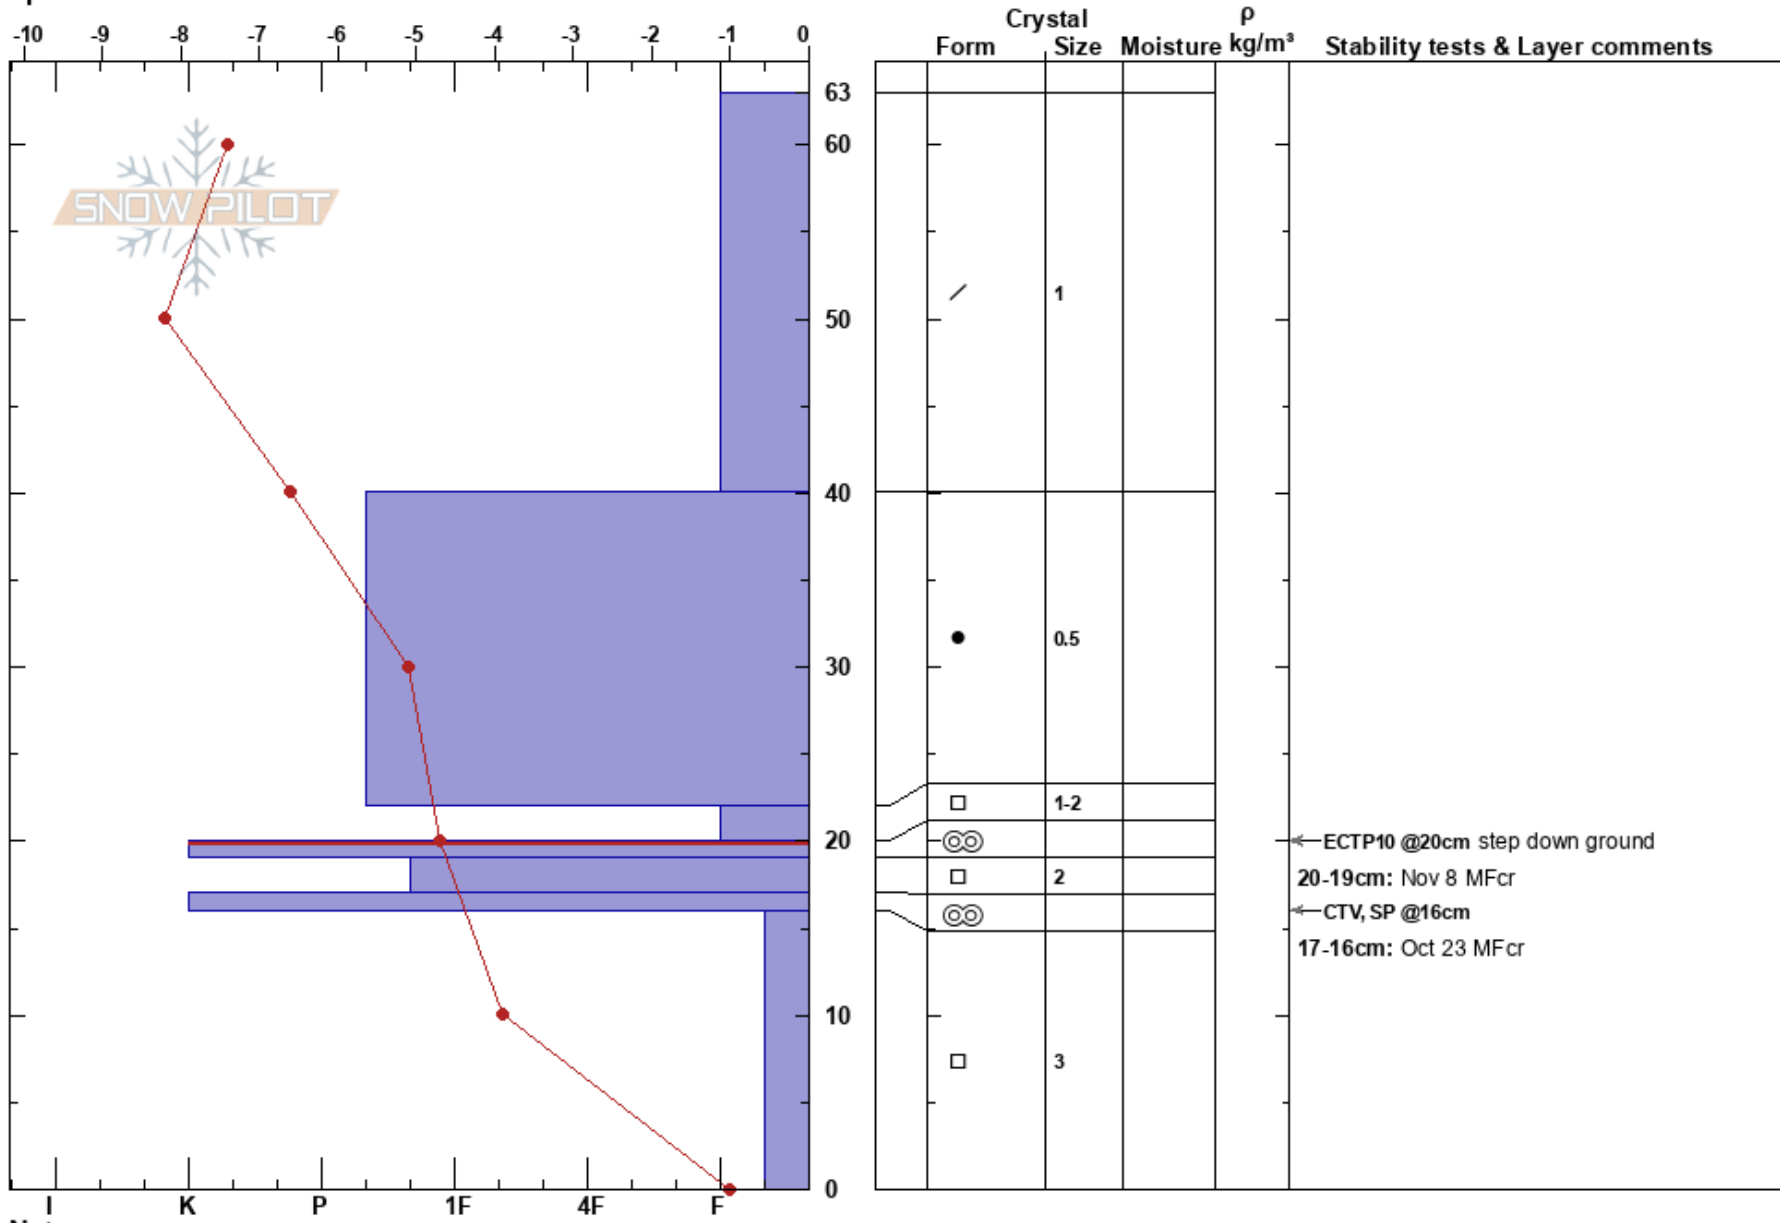

Nakiska Pipeline
 Kananaskis
 AB
 Elevation: 2250 m
 Aspect: NE
 Specifics:

Sabrina Ryans
 26/11/2024 - 11:30
 Co-ord: 11U 627286W 5645332N
 Slope Angle: 35°
 Wind Loading: previous

Stability:
 Air Temperature: -10°C
 Sky Cover: BKN
 Precipitation: NO
 Wind: SW Light Breeze

HS:63
 PF:40
 Layer Notes:
 20-19cm: Nov 8 MFcr
 20-19cm: Problematic layer
 17-16cm: Oct 23 MFcr

Notes: