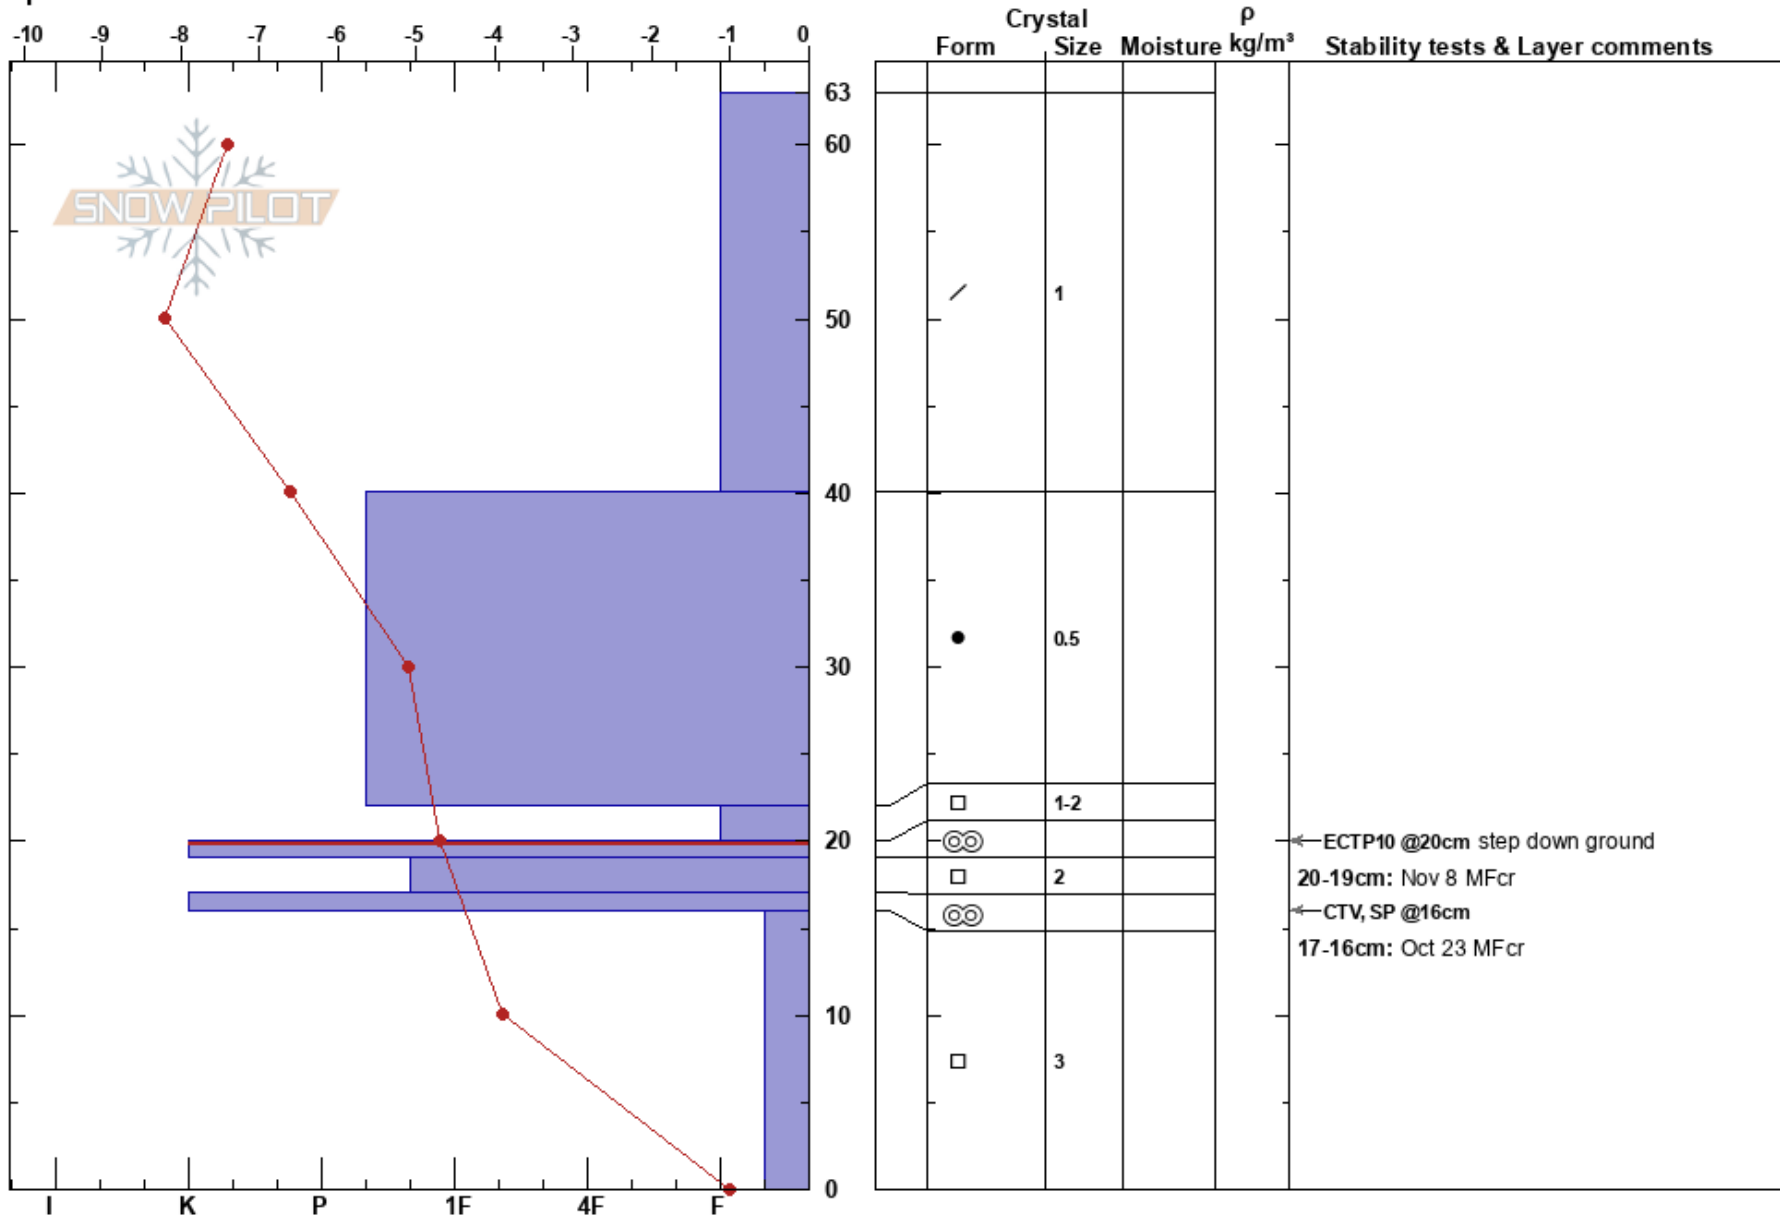

Nakiska Pipeline  
 Kananaskis  
 AB  
 Elevation: 2250 m  
 Aspect: NE  
 Specifics:

Sabrina Ryans  
 26/11/2024 - 11:30  
 Co-ord: 11U 627286W 5645332N  
 Slope Angle: 35°  
 Wind Loading: previous

Stability:  
 Air Temperature: -10°C  
 Sky Cover: BKN  
 Precipitation: NO  
 Wind: SW Light Breeze

HS:63  
 PF:40  
 20-19cm: Nov 8 MFcr  
 20-19cm: Problematic layer  
 17-16cm: Oct 23 MFcr

Notes: