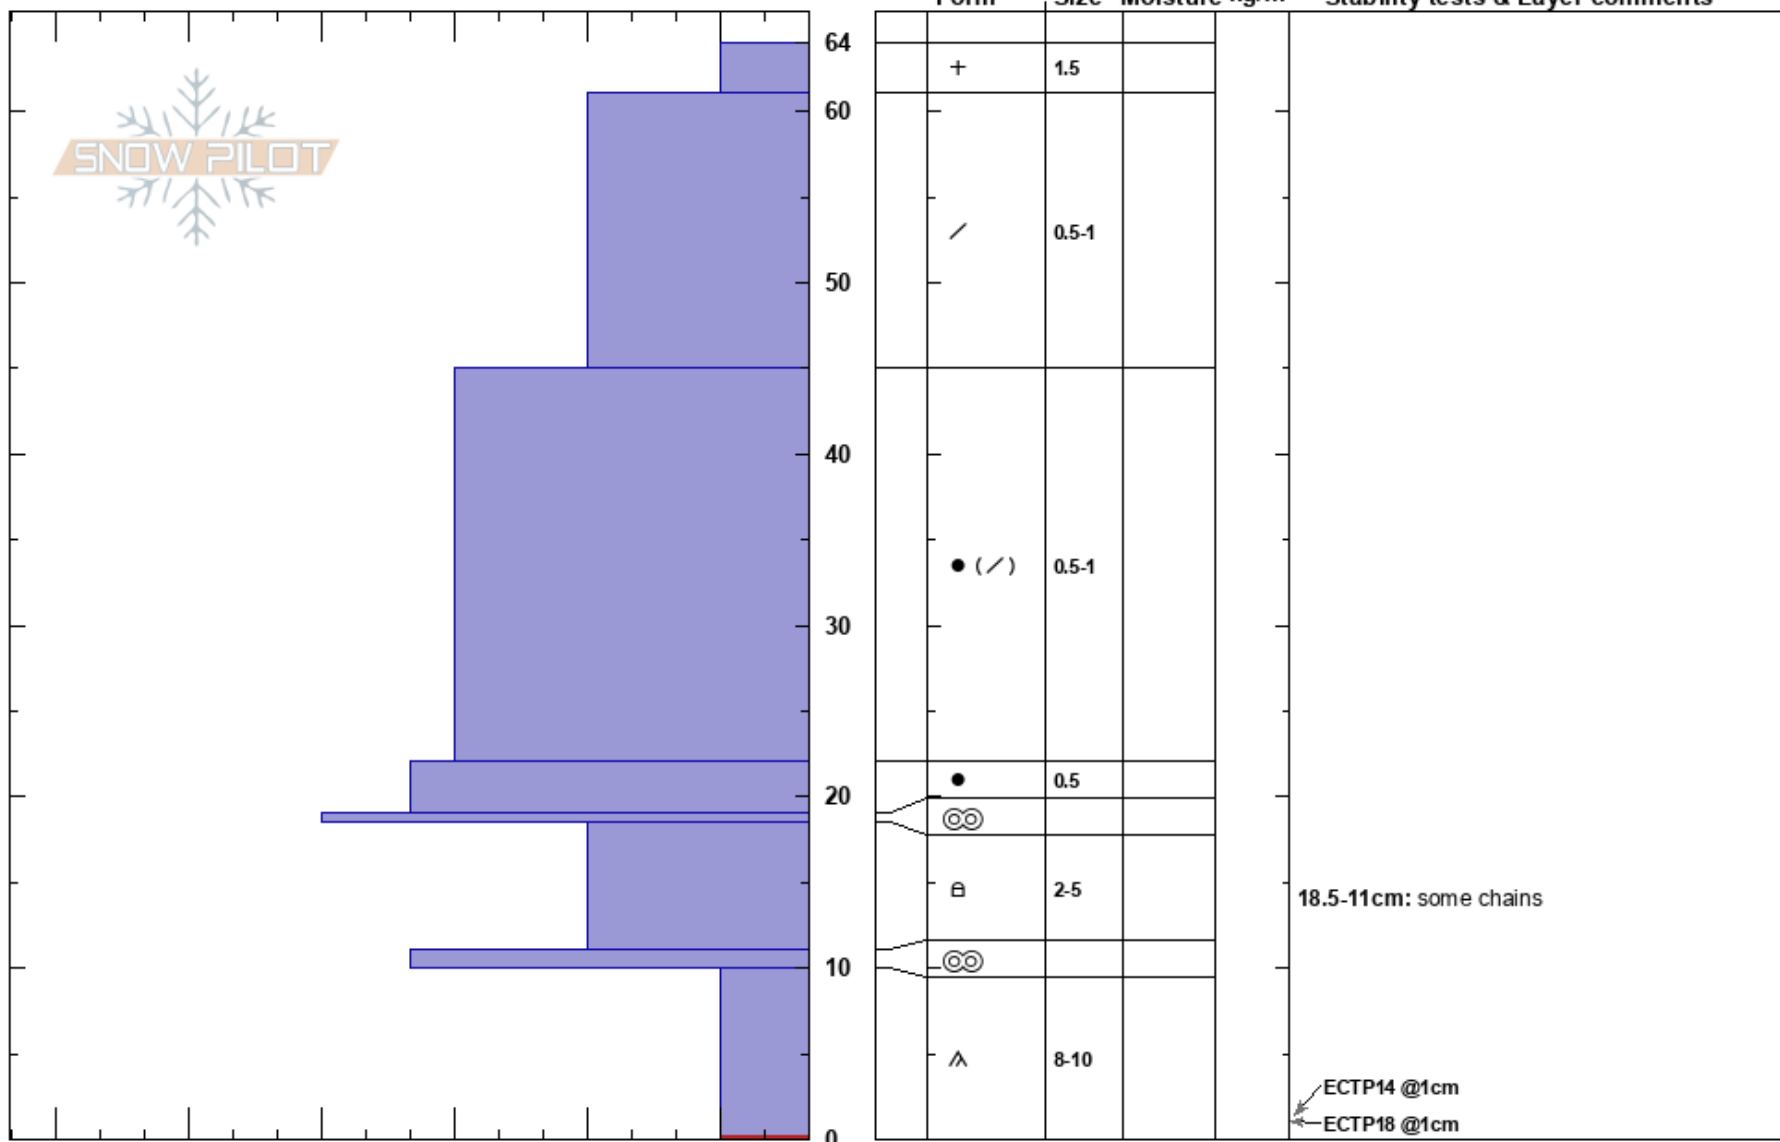

NW of Incline Peak  
 Carson Range  
 NV  
 Elevation: 9670 ft  
 Aspect: 342°  
 Specifics:

Brandon Schwartz  
 11/26/2024 - 10:50am  
 Co-ord: 39.30031N, -119.95329W  
 Slope Angle: 27°  
 Wind Loading: no

Stability: Good  
 Air Temperature: -6°C  
 Sky Cover: OVC  
 Precipitation: S-1  
 Wind: SW Light Breeze  
 HS:64  
 PF:50  
 PS: 10  
 Layer Notes:  
 18.5-11cm: some chains  
 10-0cm: Problematic layer

Notes: Pit dug in near treeline terrain. Signs of instability limited to snowpit test results.