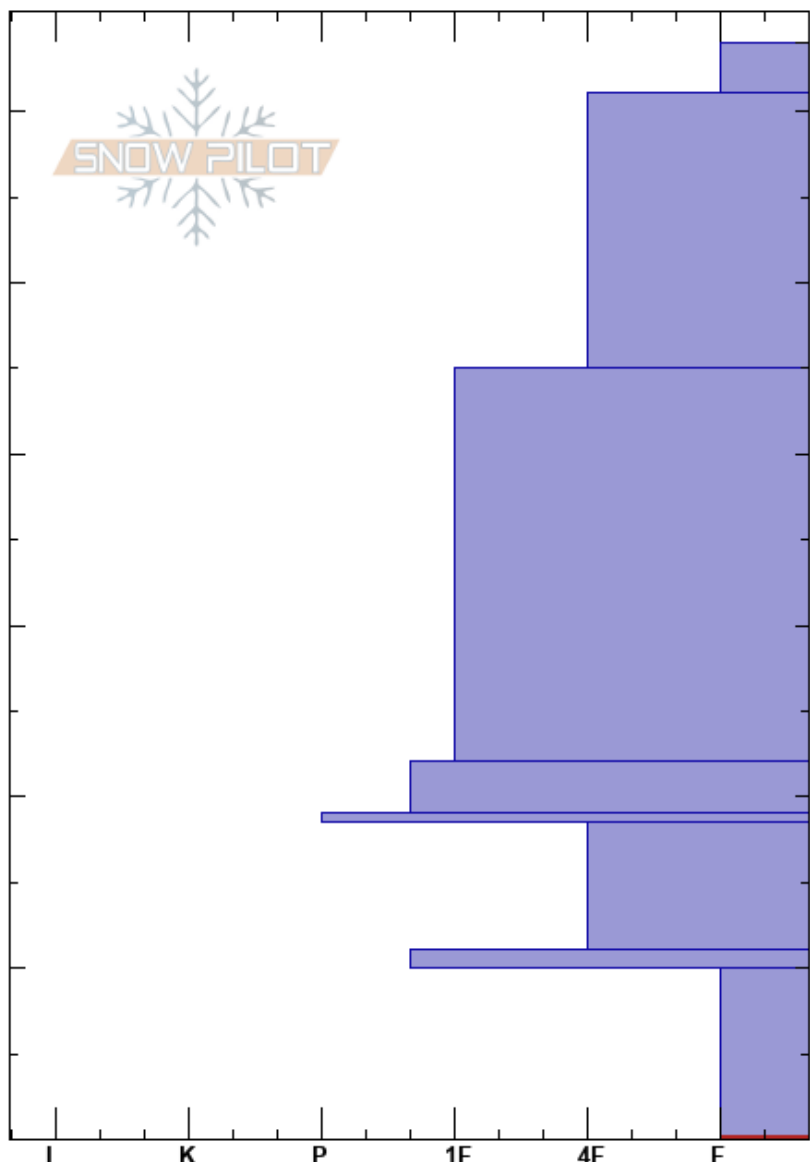

NW of Incline Peak
 Carson Range
 NV
 Elevation: 9670 ft
 Aspect: 342°
 Specifics:

Brandon Schwartz
 11/26/2024 - 10:50am
 Co-ord: 39.30031N, -119.95329W
 Slope Angle: 27°
 Wind Loading: no

Stability: Good
 Air Temperature: -6°C
 Sky Cover: OVC
 Precipitation: S-1
 Wind: SW Light Breeze

HS:64
 PF:50
 PS: 10
 Layer Notes:
 18.5-11cm: some chains
 10-0cm: Problematic layer

Crystal Form	Crystal Size	Moisture	ρ kg/m ³	Stability tests & Layer comments
+	1.5			
/	0.5-1			
• (/)	0.5-1			
•	0.5			
⊙				
⊖	2-5			18.5-11cm: some chains
⊙				
^	8-10			

ECTP14 @1cm
 ECTP18 @1cm

Notes: Pit dug in near treeline terrain. Signs of instability limited to snowpit test results.