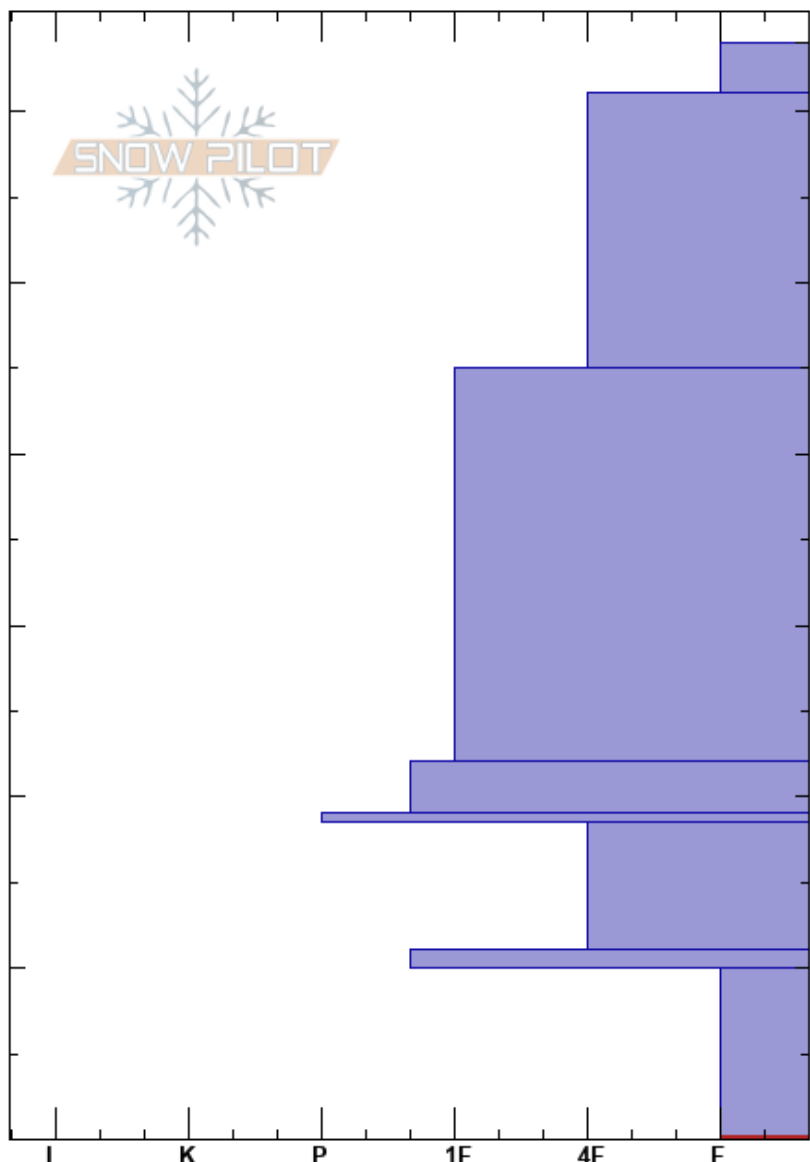

NW of Incline Peak
 Carson Range
 NV
 Elevation: 9670 ft
 Aspect: 342°
 Specifics:

Brandon Schwartz
 11/26/2024 - 10:50am
 Co-ord: 39.30031N, -119.95329W
 Slope Angle: 27°
 Wind Loading: no

Stability: Good
 Air Temperature: -6°C
 Sky Cover: OVC
 Precipitation: S-1
 Wind: SW Light Breeze

HS:64
 PF:50
 PS:10
 Layer Notes:
 18.5-11cm: some chains
 10-0cm: Problematic layer

Crystal Form	Crystal Size	Moisture	ρ kg/m ³	Stability tests & Layer comments
+	1.5			
/	0.5-1			
• (/)	0.5-1			
•	0.5			
⊙				
⊖	2-5			18.5-11cm: some chains
⊙				
^	8-10			

ECTP14 @1cm
 ECTP18 @1cm

Notes: Pit dug in near treeline terrain. Signs of instability limited to snowpit test results.