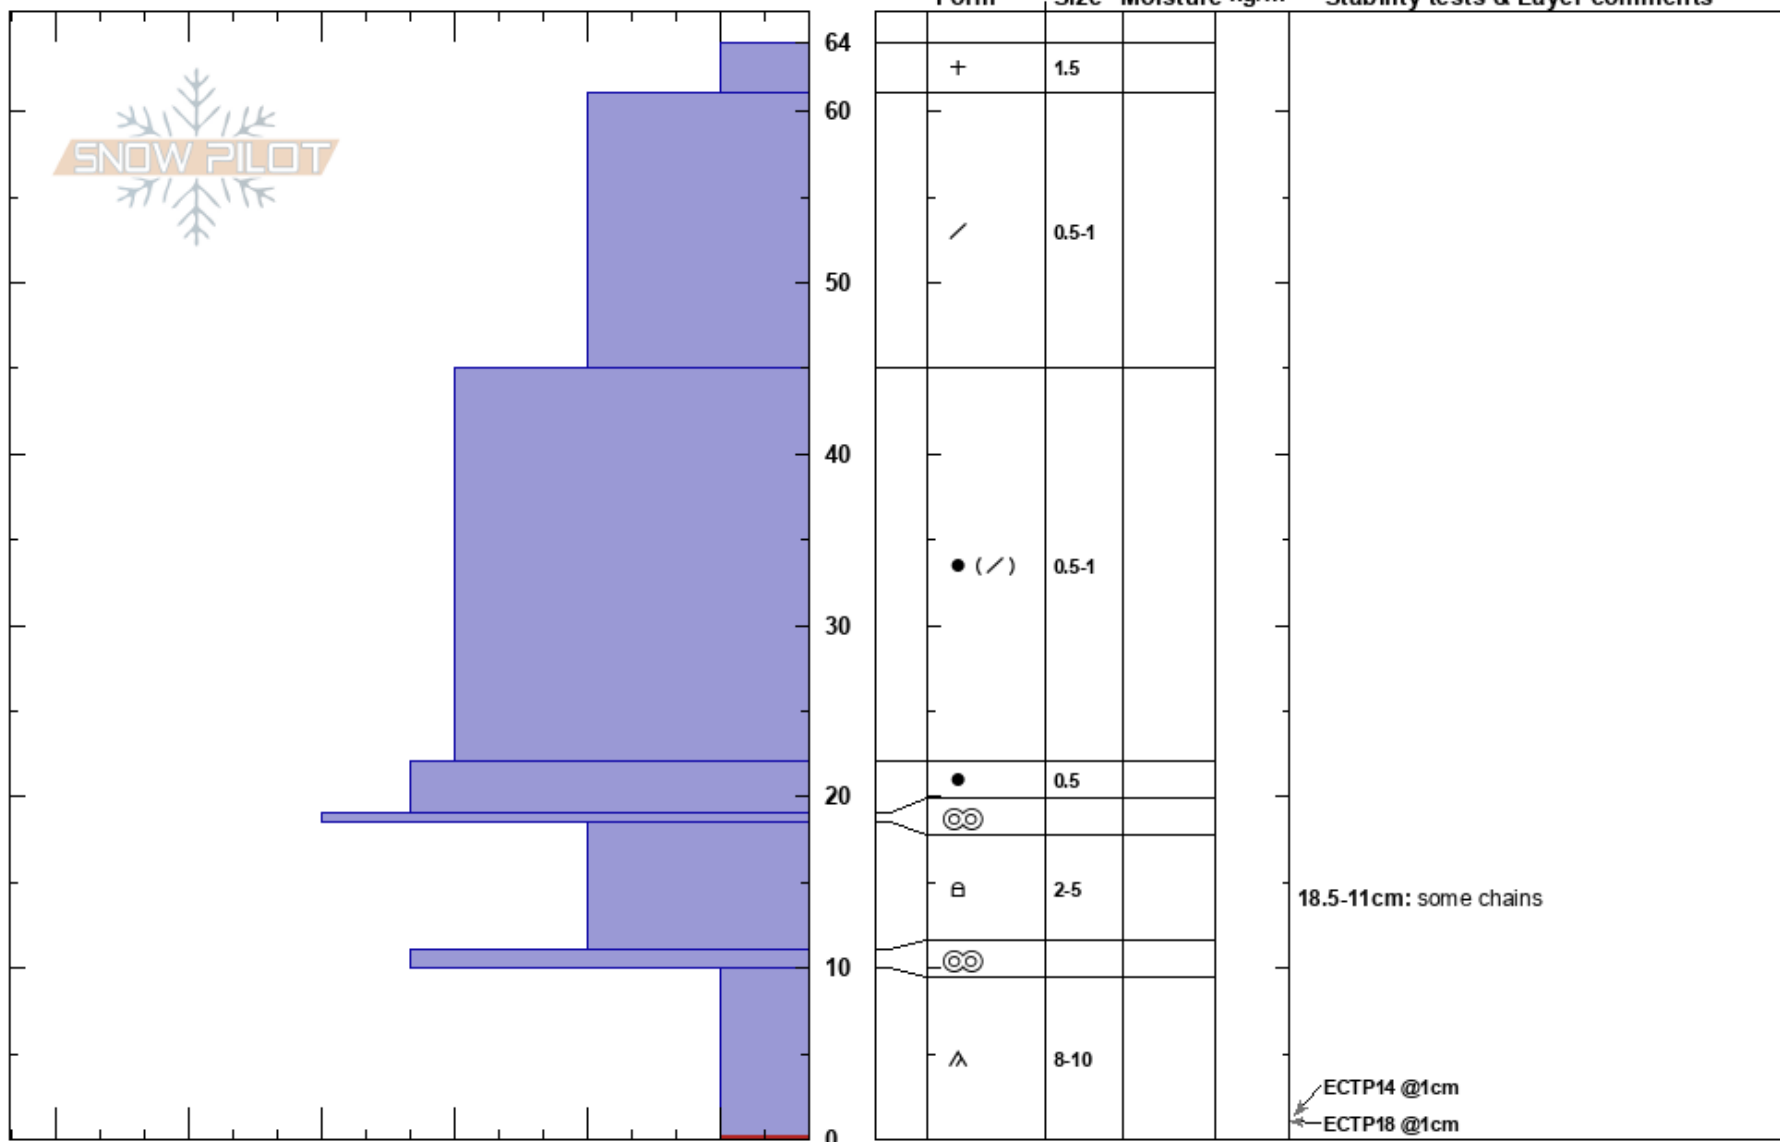

NW of Incline Peak
 Carson Range
 NV
 Elevation: 9670 ft
 Aspect: 342°
 Specifics:

Brandon Schwartz
 11/26/2024 - 10:50am
 Co-ord: 39.30031N, -119.95329W
 Slope Angle: 27°
 Wind Loading: no

Stability: Good
 Air Temperature: -6°C
 Sky Cover: OVC
 Precipitation: S-1
 Wind: SW Light Breeze
 HS:64
 PF:50
 PS: 10
 Layer Notes:
 18.5-11cm: some chains
 10-0cm: Problematic layer

Notes: Pit dug in near treeline terrain. Signs of instability limited to snowpit test results.