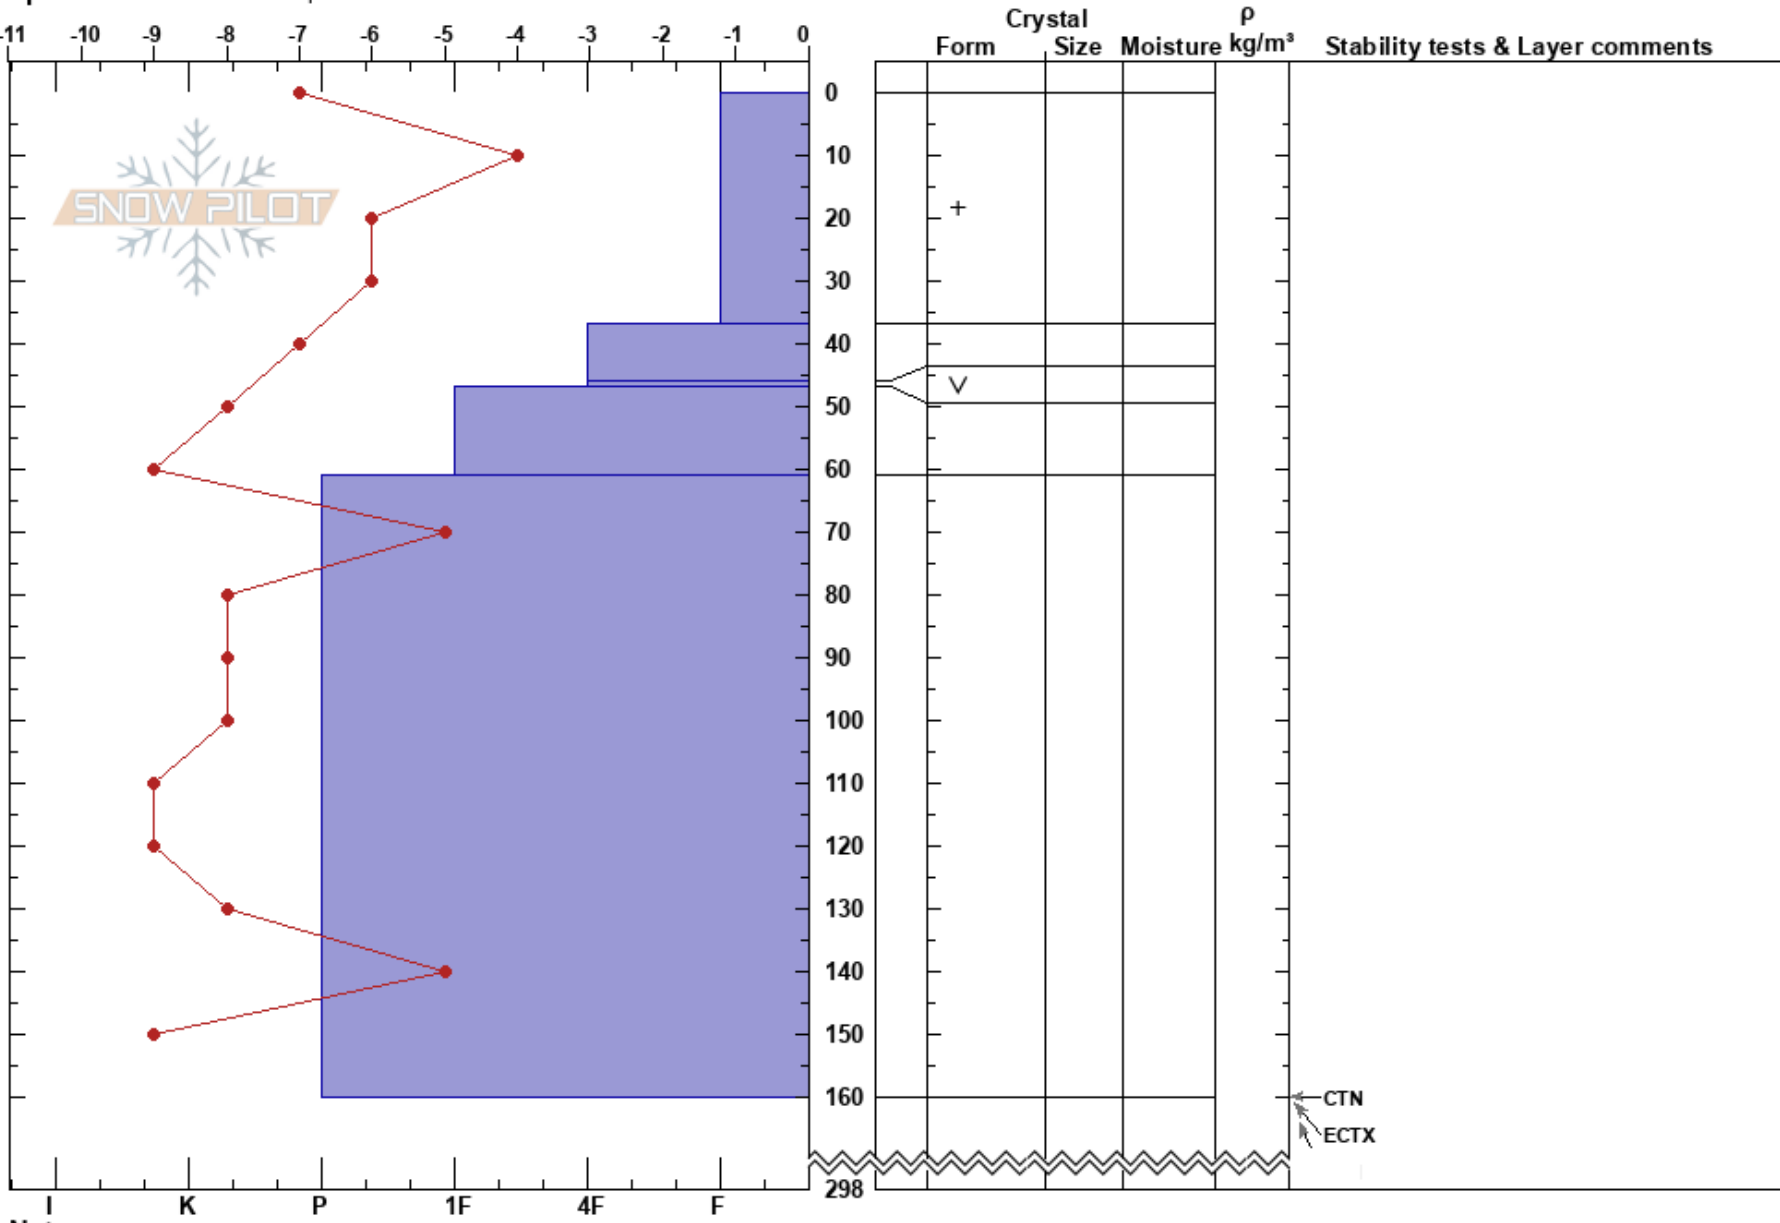

Magpie  
 Chugach Range  
 AK  
 Elevation: 1100 m  
 Aspect: SE

Robert Bowler  
 03/13/2024 - 12:00pm  
 Co-ord: 61.03250N, -149.15100W  
 Slope Angle: 24°  
 Wind Loading: previous

Stability: **HS:298**  
 Air Temperature: -5°C  
 Sky Cover: CLR  
 Precipitation: NO  
 Wind: Calm  
**PF:24** 0-37cm: Problematic layer  
**PS:6**

Specifics: Ski tracks on slope

Notes: