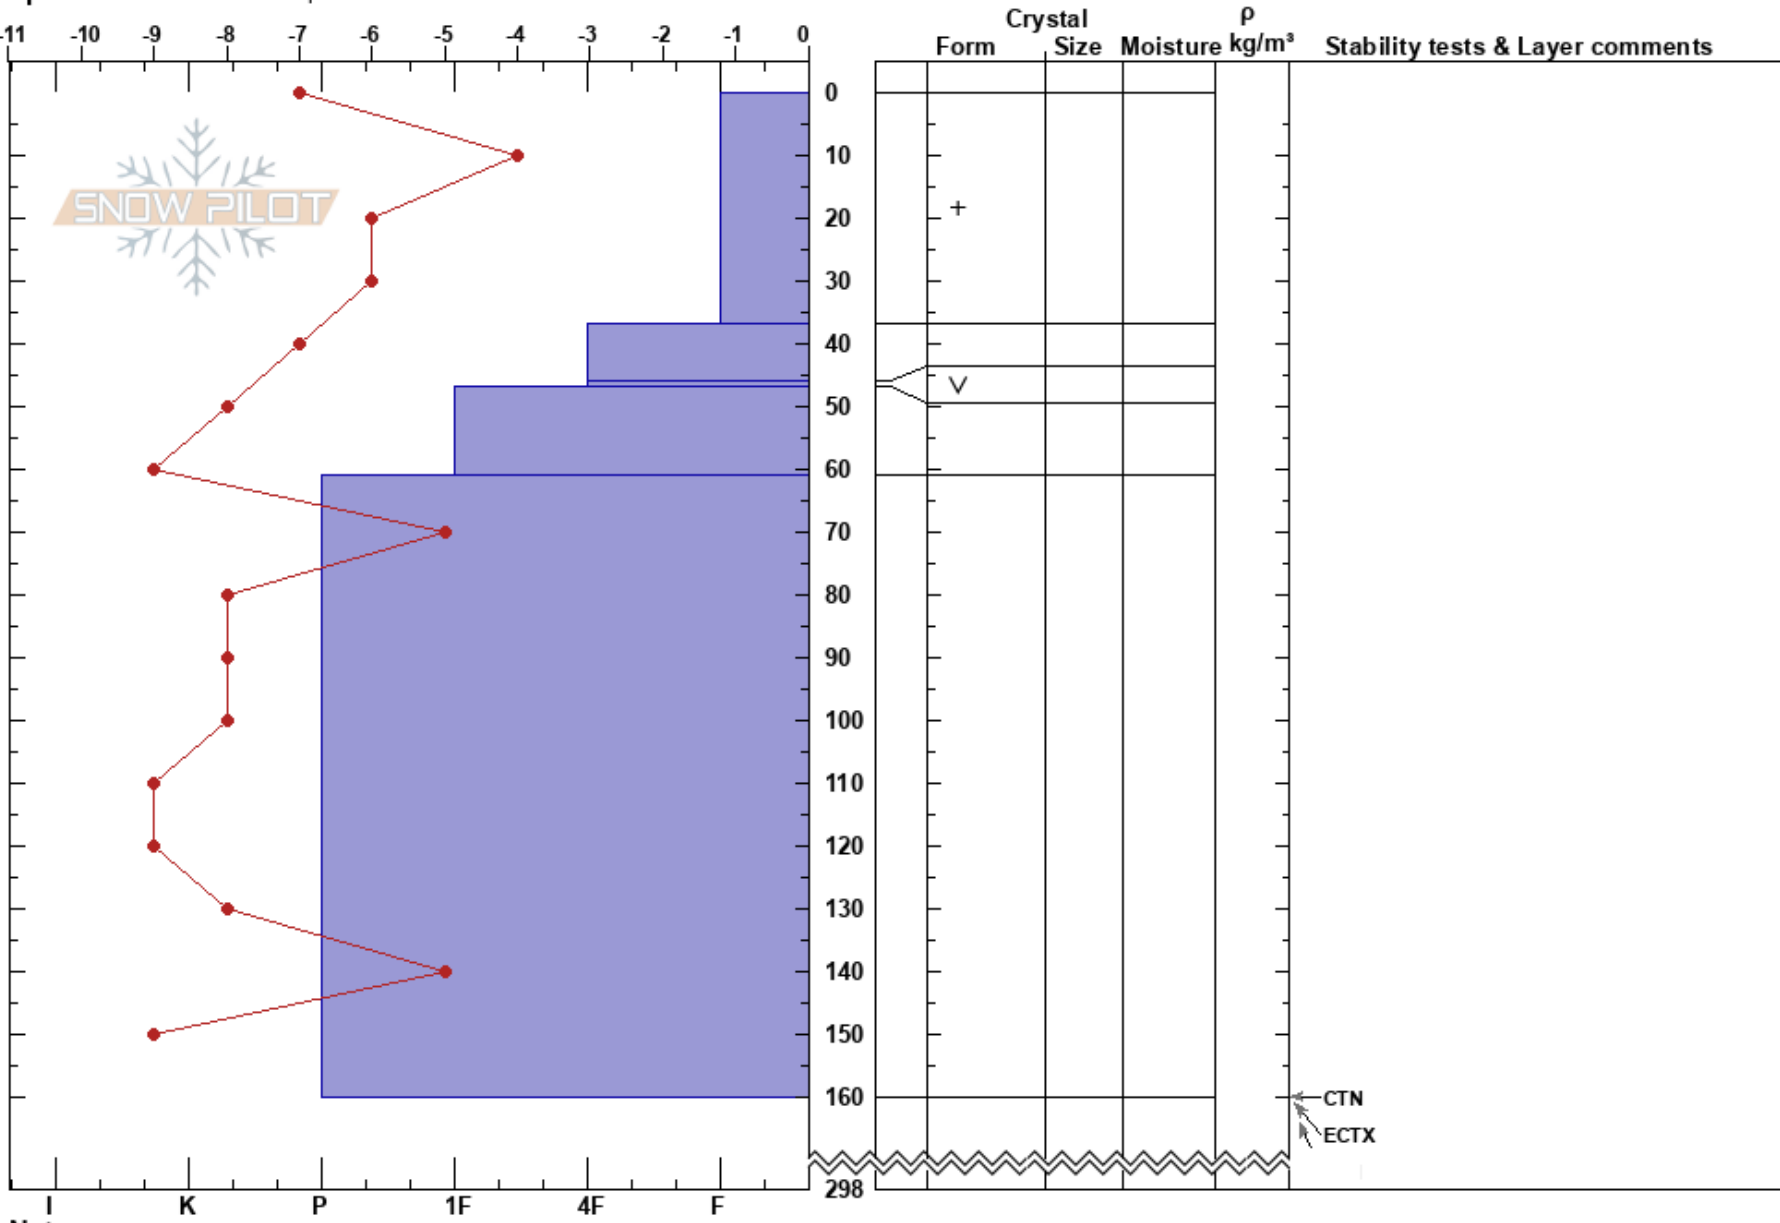

Magpie
 Chugach Range
 AK
 Elevation: 1100 m
 Aspect: SE

Robert Bowler
 03/13/2024 - 12:00pm
 Co-ord: 61.03250N, -149.15100W
 Slope Angle: 24°
 Wind Loading: previous

Stability: HS:298
 Air Temperature: -5°C
 Sky Cover: CLR
 Precipitation: NO
 Wind: Calm
 PF:24 0-37cm: Problematic layer
 PS:6

Specifics: Ski tracks on slope

Notes: