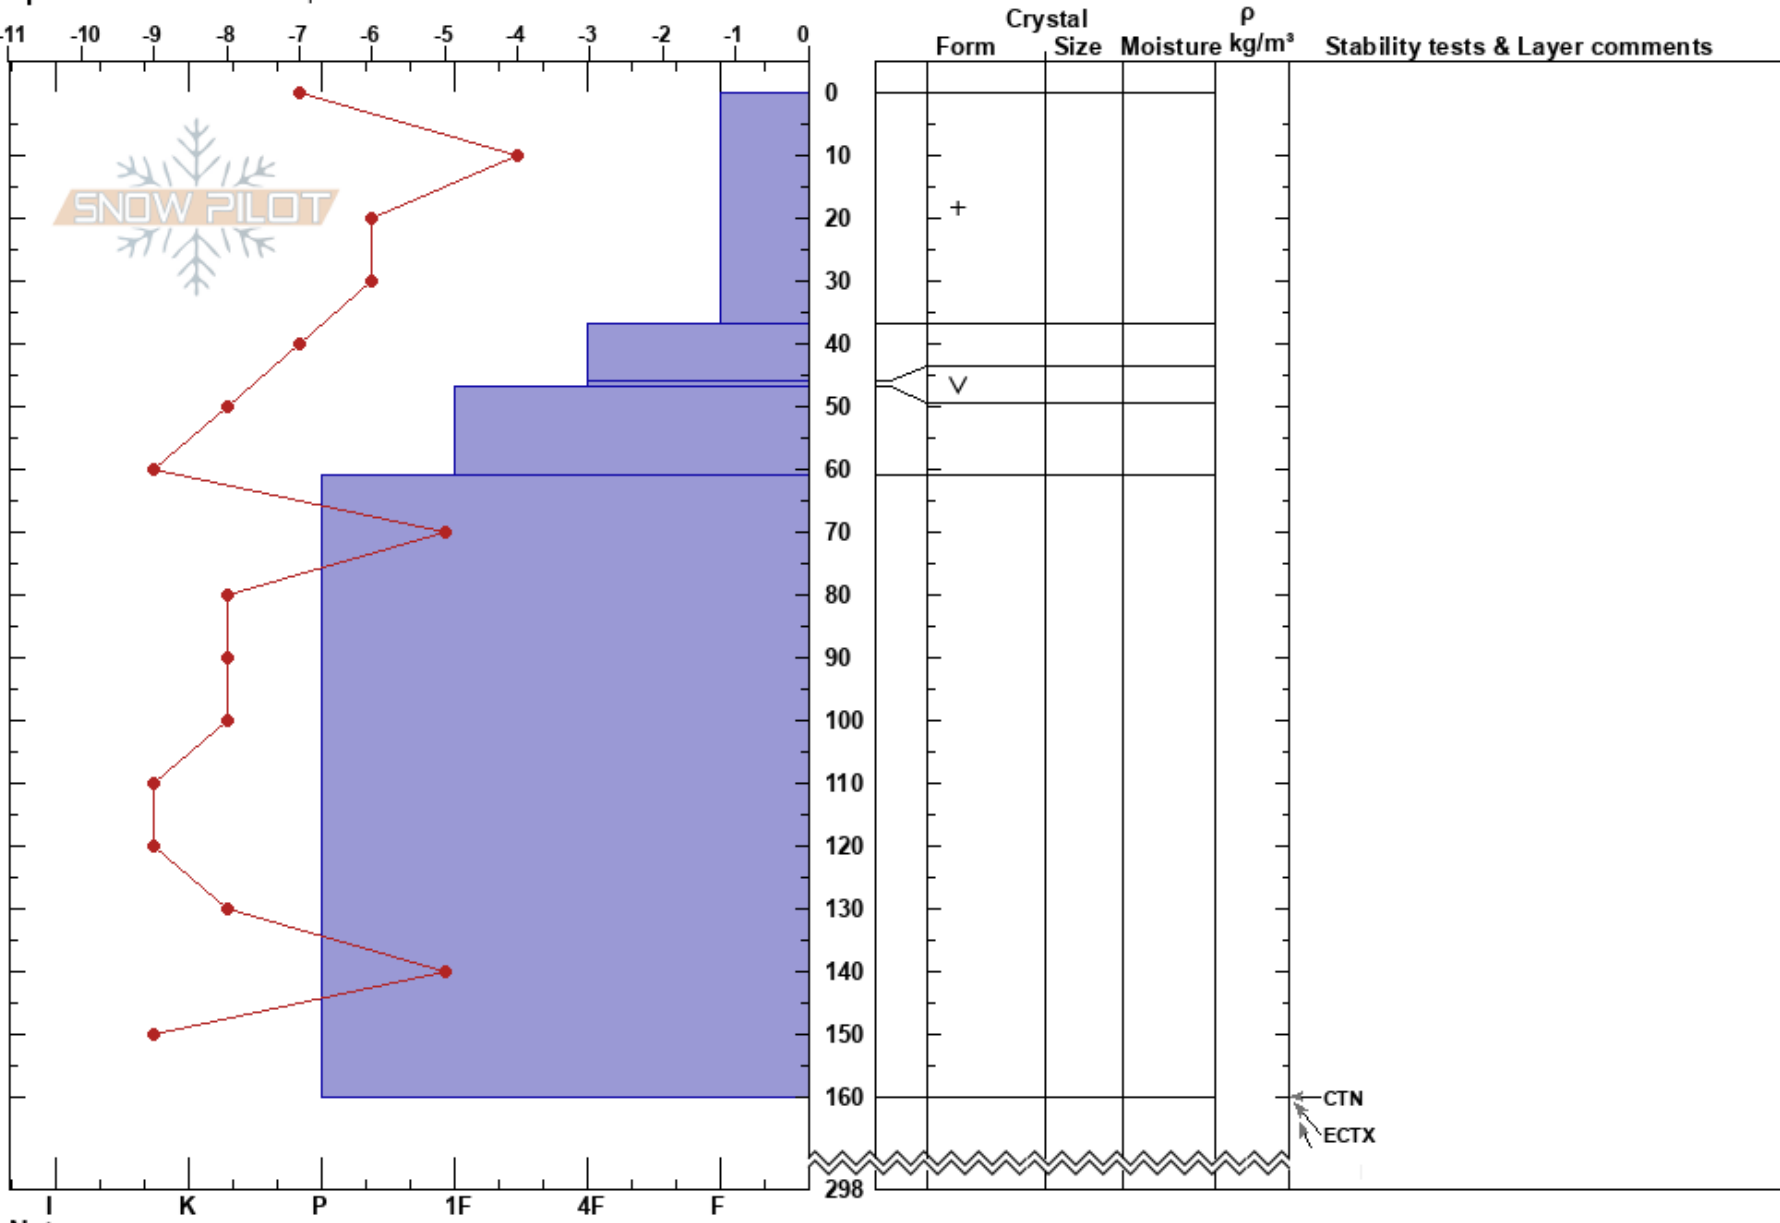

Magpie
 Chugach Range
 AK
 Elevation: 1100 m
 Aspect: SE

Robert Bowler
 03/13/2024 - 12:00pm
 Co-ord: 61.03250N, -149.15100W
 Slope Angle: 24°
 Wind Loading: previous

Stability: **HS:298**
 Air Temperature: -5°C
 Sky Cover: CLR
 Precipitation: NO
 Wind: Calm
PF:24 0-37cm: Problematic layer
PS:6

Specifics: Ski tracks on slope

Notes: