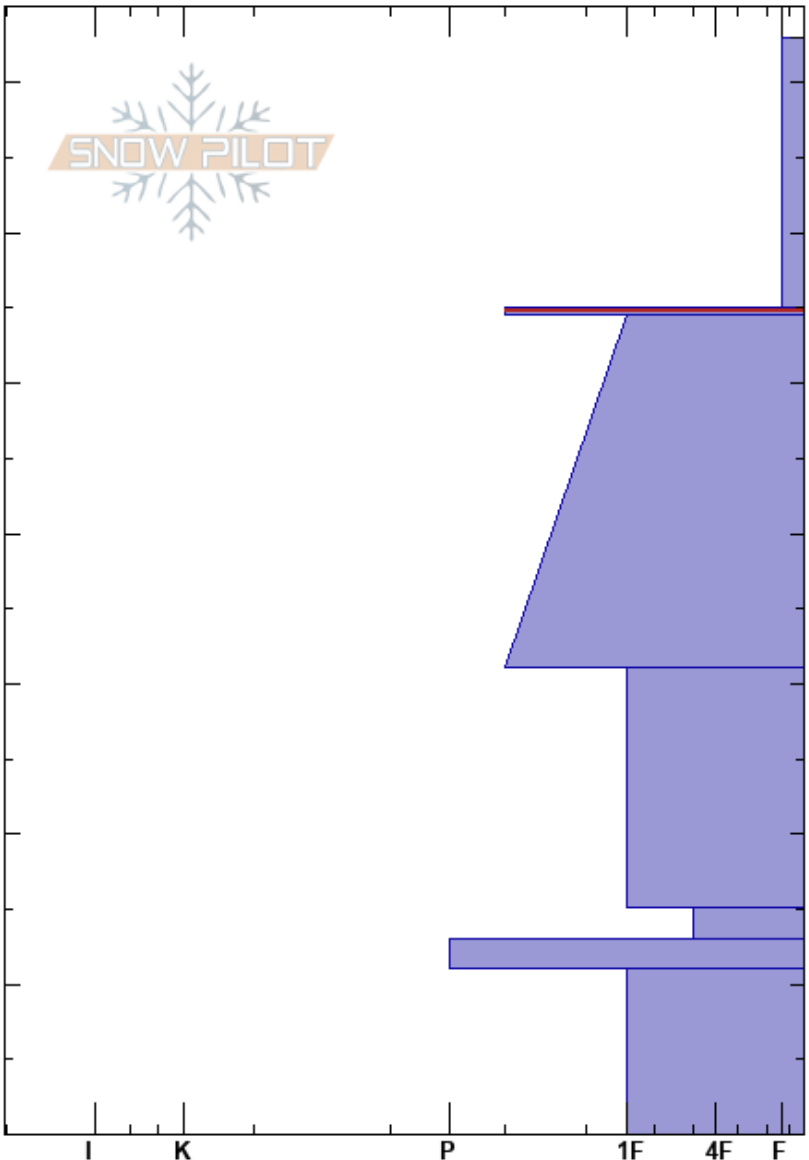

Sub Shields (6443' E)
 Lewis Range
 MT
 Elevation: 6443 ft
 Aspect: 96°
 Specifics:

Jackson George
 11/24/2024 - 1:47pm
 Co-ord: 48.28343N, -113.47569W
 Slope Angle: 29°
 Wind Loading: no

Stability:
 Air Temperature: -12°C
 Sky Cover: BKN
 Precipitation: S2
 Wind: SE Calm

HS:73
 55-54.5cm: Problematic layer

Crystal Form	Crystal Size	Moisture	ρ kg/m ³	Stability tests & Layer comments
+		D		
=		D		
•		D-M		
				← ECTN27 @31cm
•		D		
⊖		D		← ECTN28 @13cm
⊙		D		
⊗		D-M		
				← ECTX