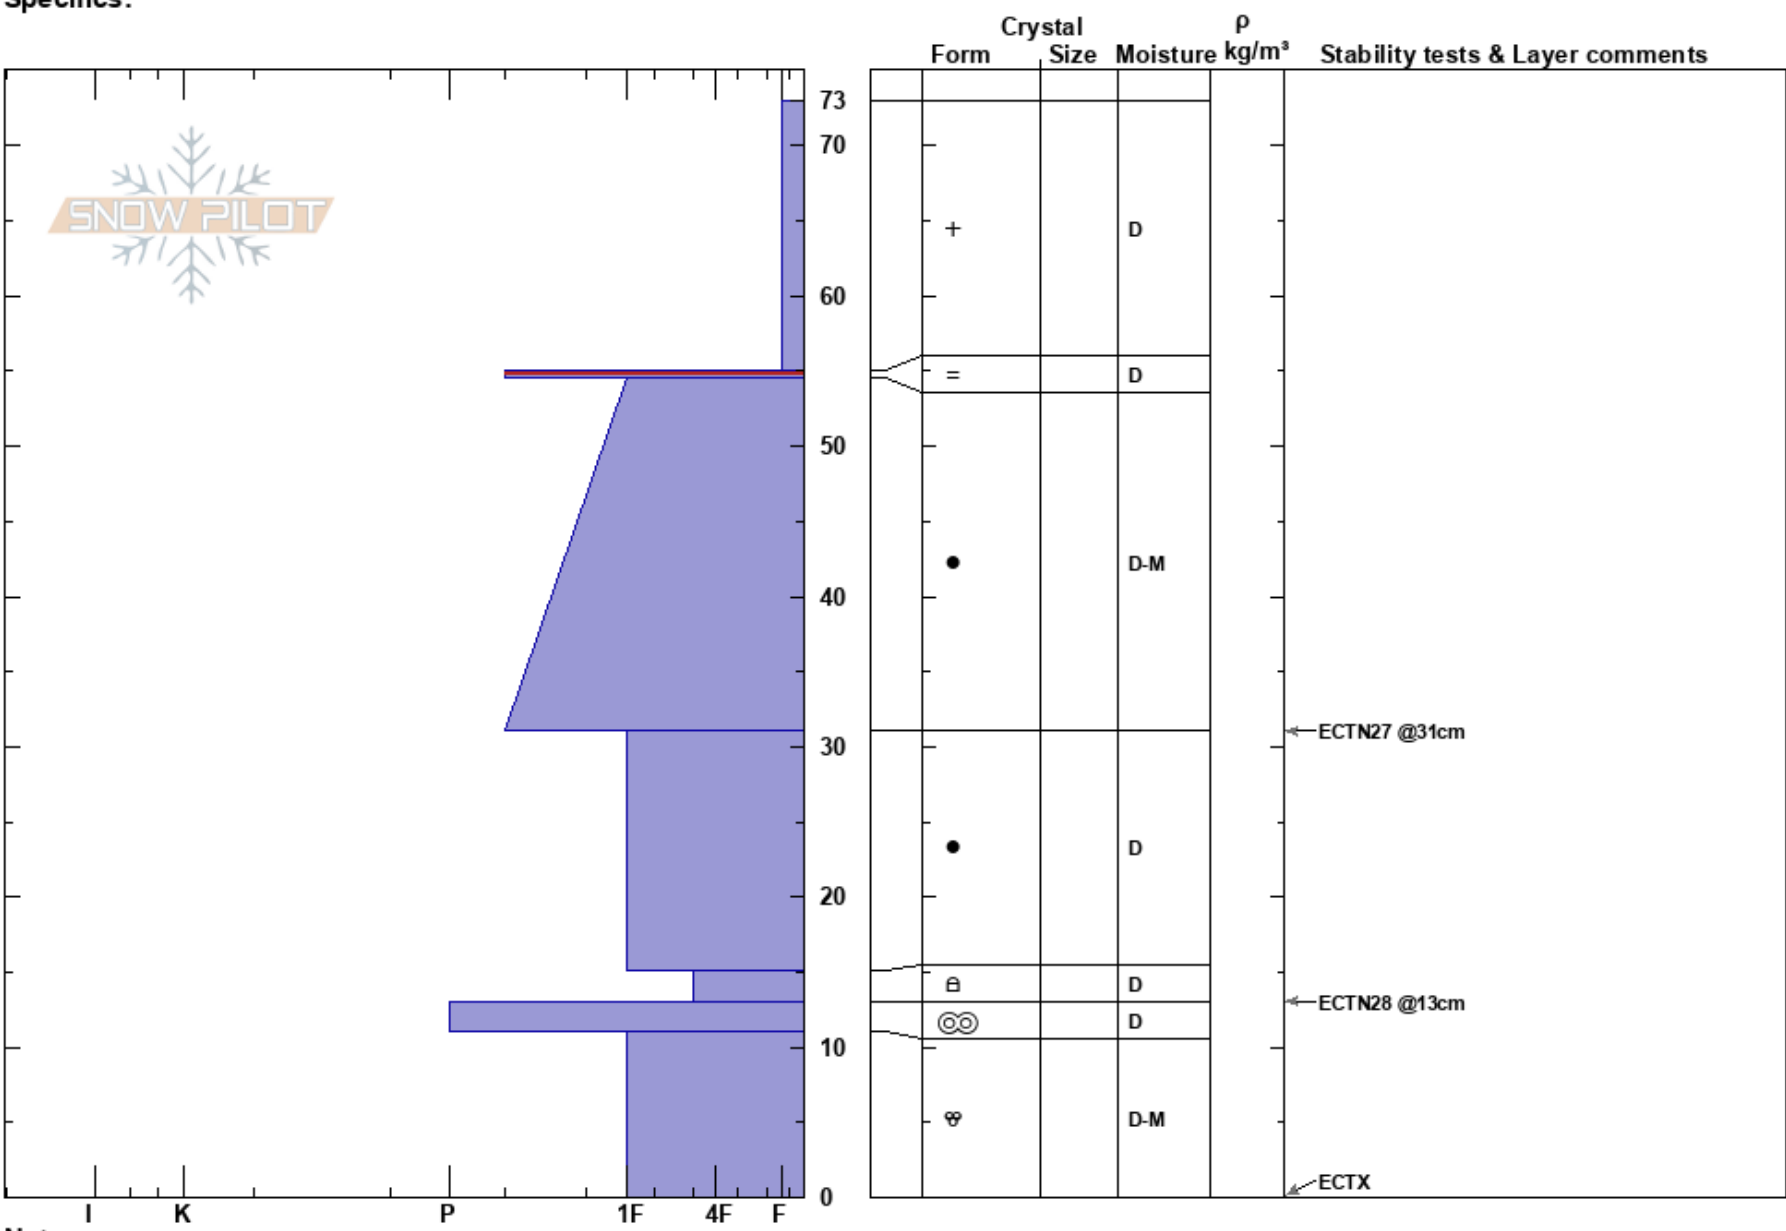

Sub Shields (6443' E)
 Lewis Range
 MT
 Elevation: 6443 ft
 Aspect: 96°
 Specifics:

Jackson George
 11/24/2024 - 1:47pm
 Co-ord: 48.28343N, -113.47569W
 Slope Angle: 29°
 Wind Loading: no

Stability:
 Air Temperature: -12°C
 Sky Cover: BKN
 Precipitation: S2
 Wind: SE Calm

HS:73
 55-54.5cm: Problematic layer

Notes: