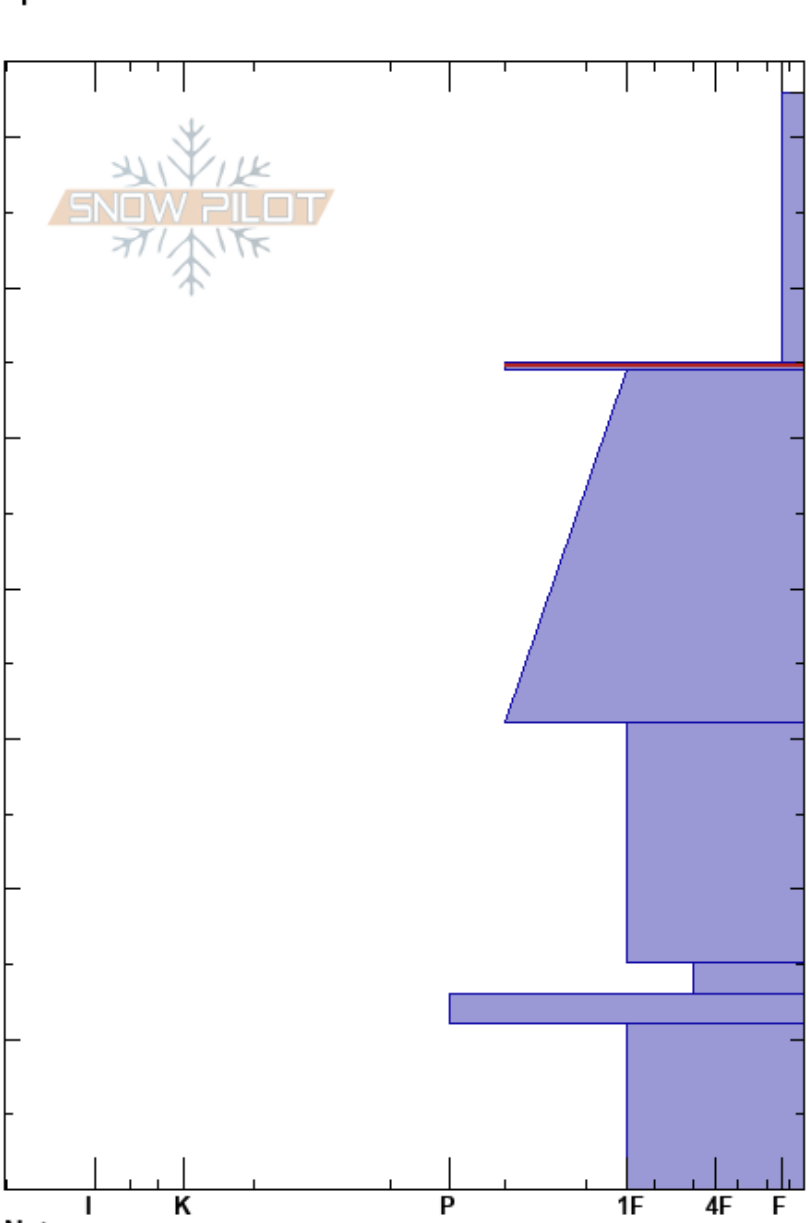

Sub Shields (6443' E)
 Lewis Range
 MT
 Elevation: 6443 ft
 Aspect: 96°
 Specifics:

Jackson George
 11/24/2024 - 1:47pm
 Co-ord: 48.28343N, -113.47569W
 Slope Angle: 29°
 Wind Loading: no

Stability:
 Air Temperature: -12°C
 Sky Cover: BKN
 Precipitation: S2
 Wind: SE Calm

HS:73
 55-54.5cm: Problematic layer

Crystal Form	Crystal Size	Moisture	ρ kg/m ³	Stability tests & Layer comments
+		D		
=		D		
•		D-M		
				← ECTN27 @31cm
•		D		
⊖		D		
⊖		D		← ECTN28 @13cm
⊖		D-M		
				← ECTX