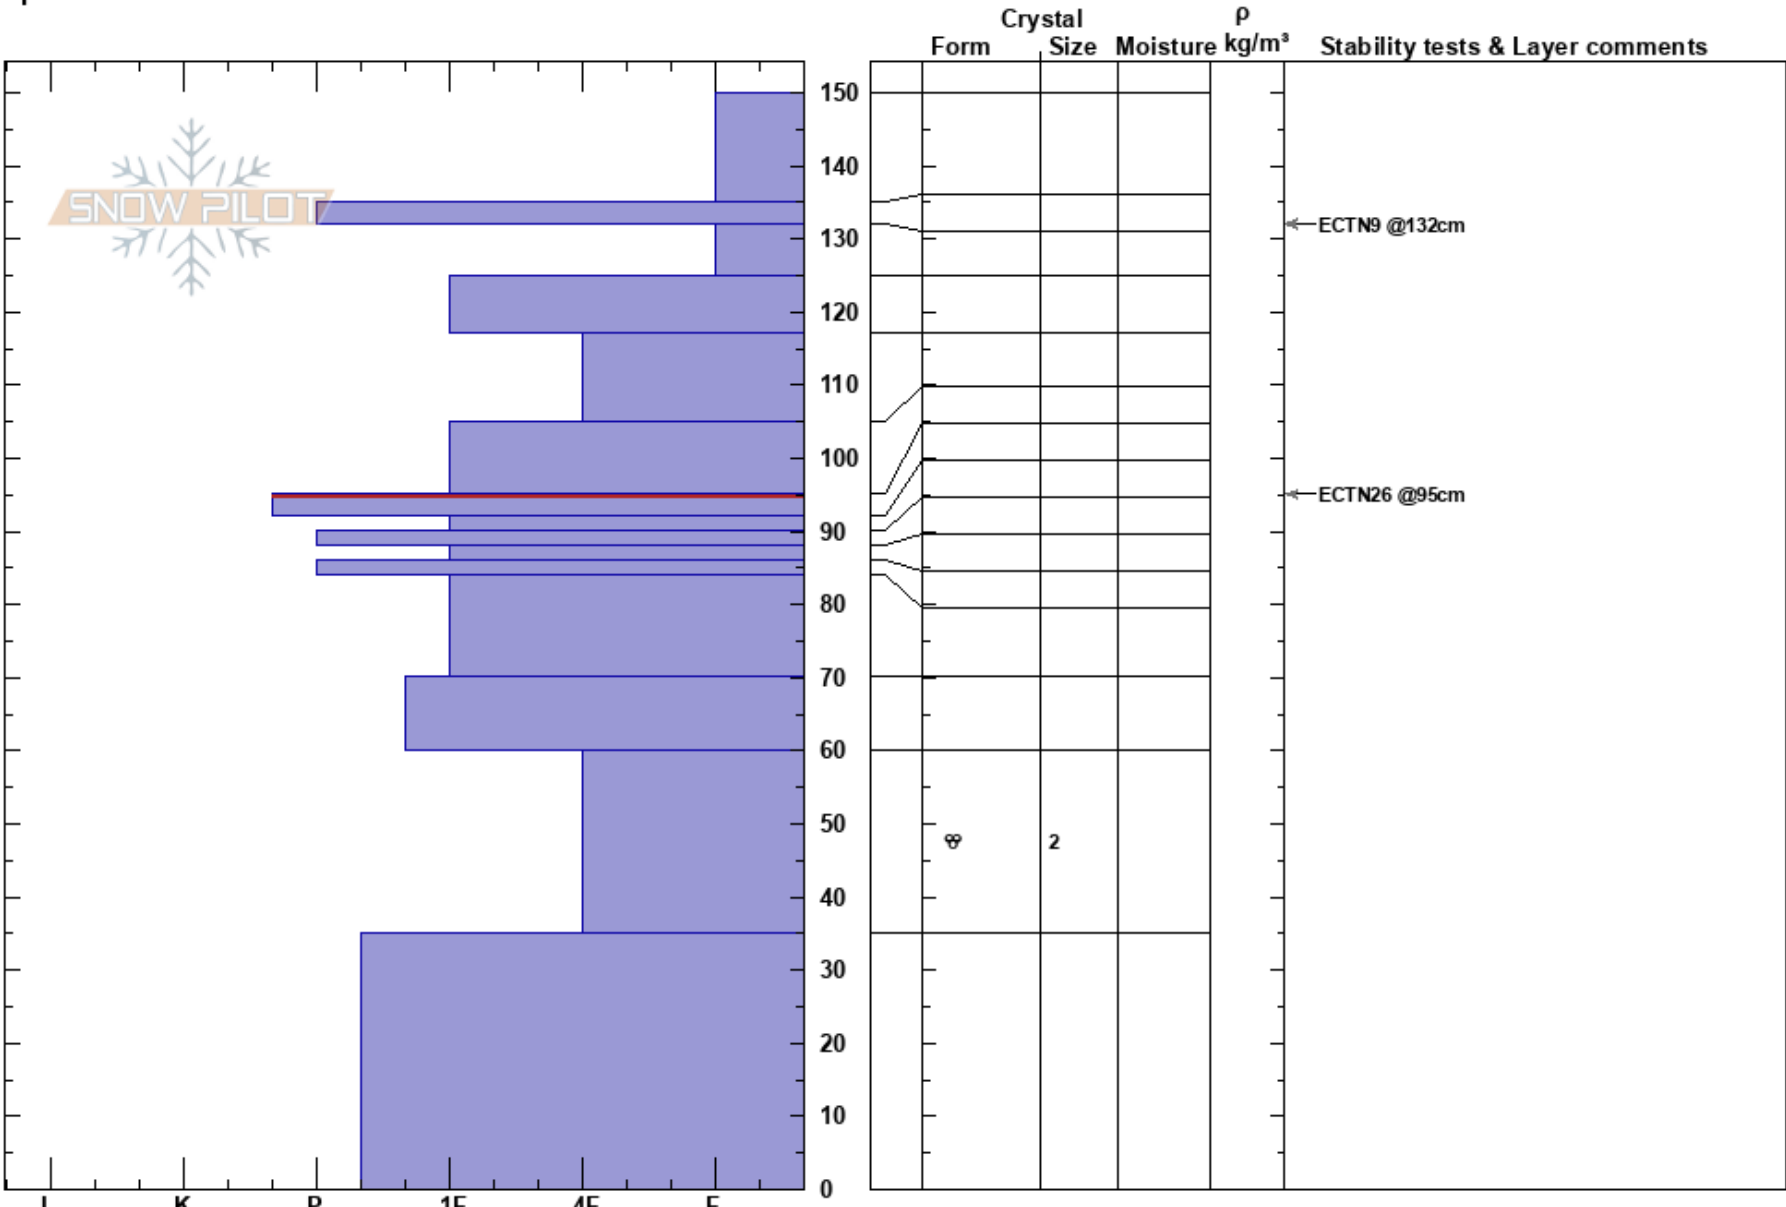

Cave Ridge 2024\_11\_24  
 Snoqualmie Pass  
 WA  
 Elevation: 5221 ft  
 Aspect: NE  
 Specifics:

Tristan McCutcheon  
 11/24/2024 - 1:00pm  
 Co-ord: 47.45251N, -121.40948W  
 Slope Angle: 22°  
 Wind Loading: previous

Stability:  
 Air Temperature:  
 Sky Cover: X  
 Precipitation: S1  
 Wind: E Light Breeze

HS:150  
 PF:37 95-92cm:Problematic layer  
 PS:15

Notes: