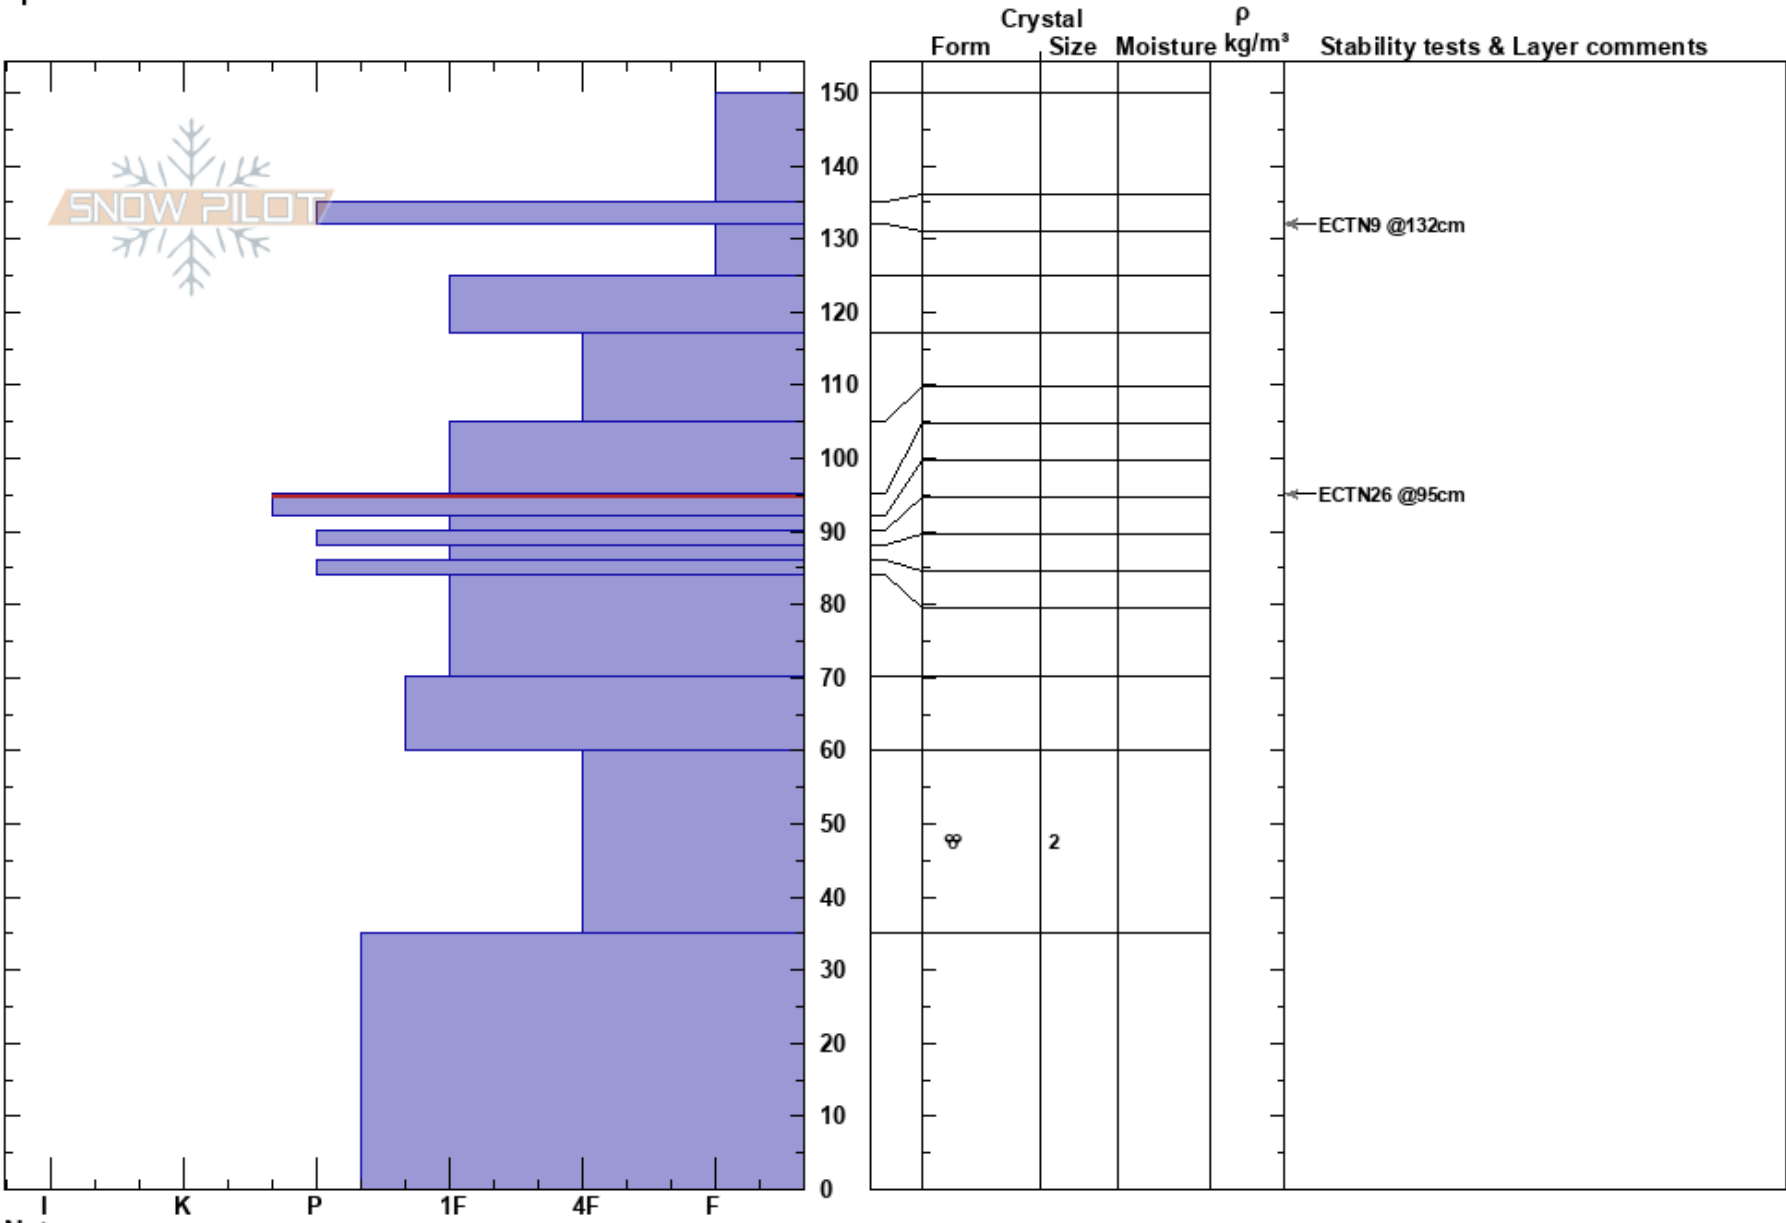

Cave Ridge 2024_11_24
 Snoqualmie Pass
 WA
 Elevation: 5221 ft
 Aspect: NE
 Specifics:

Tristan McCutcheon
 11/24/2024 - 1:00pm
 Co-ord: 47.45251N, -121.40948W
 Slope Angle: 22°
 Wind Loading: previous

Stability:
 Air Temperature:
 Sky Cover: X
 Precipitation: S1
 Wind: E Light Breeze

HS:150
 PF:37 95-92cm:Problematic layer
 PS:15

Notes: