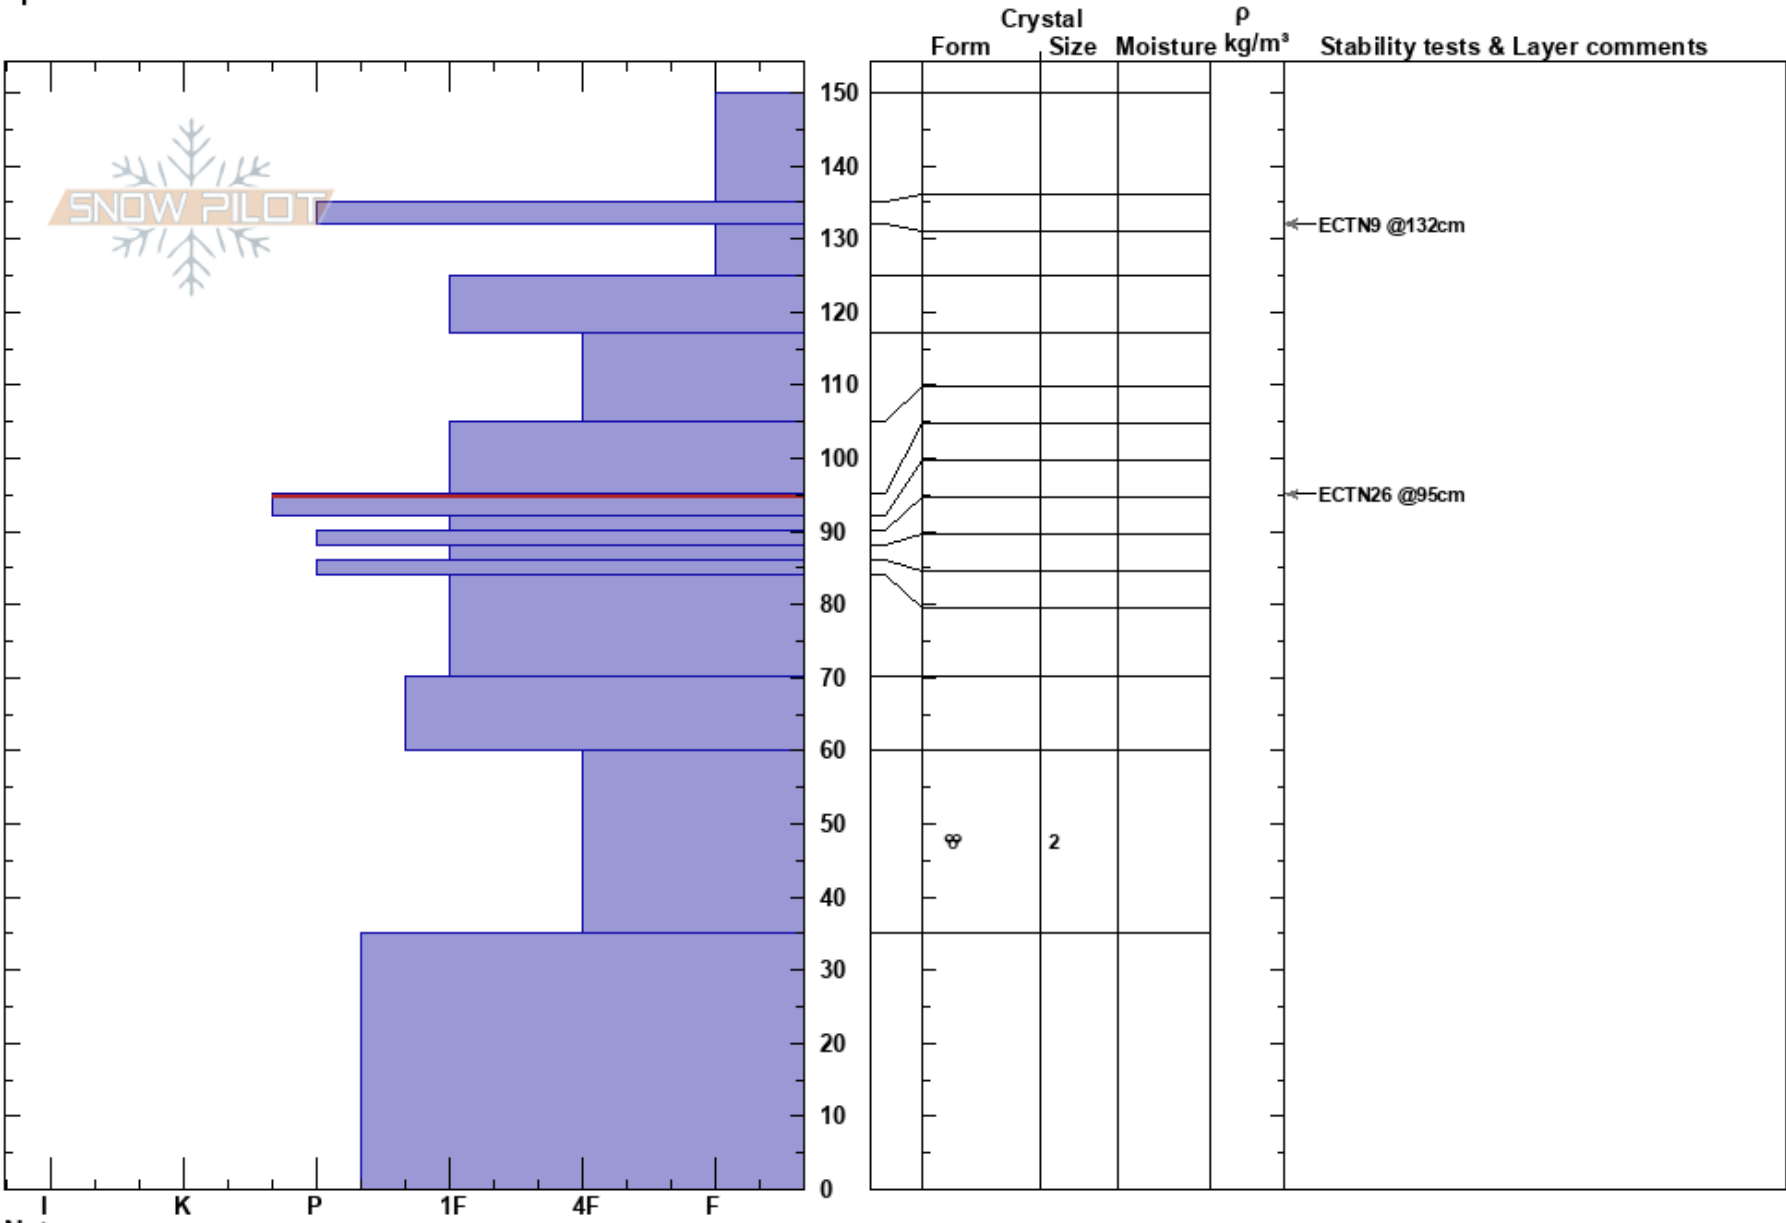

Cave Ridge 2024\_11\_24  
 Snoqualmie Pass  
 WA  
 Elevation: 5221 ft  
 Aspect: NE  
 Specifics:

Tristan McCutcheon  
 11/24/2024 - 1:00pm  
 Co-ord: 47.45251N, -121.40948W  
 Slope Angle: 22°  
 Wind Loading: previous

Stability:  
 Air Temperature:  
 Sky Cover: X  
 Precipitation: S1  
 Wind: E Light Breeze

HS:150  
 PF:37 95-92cm:Problematic layer  
 PS:15

Notes: