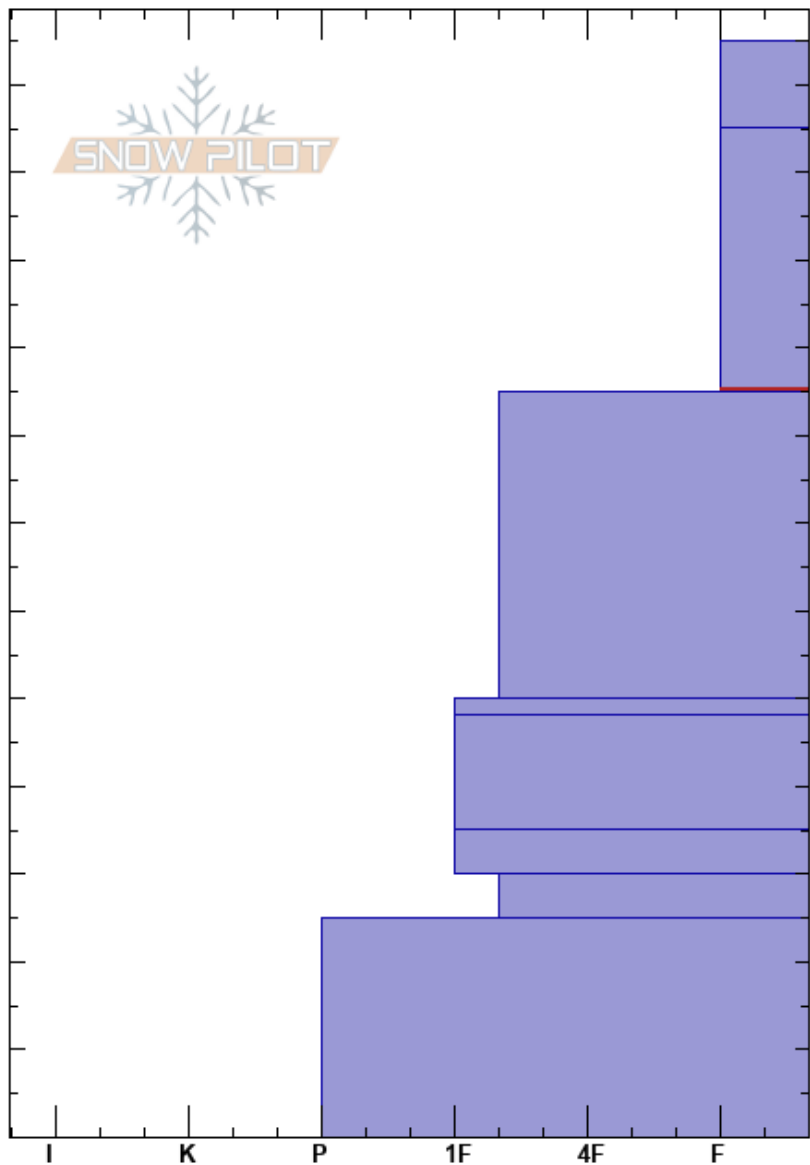

Seattle - Main Bowl
 Kenai Mountains
 AK
 Elevation: 2200 ft
 Aspect: 43°
 Specifics:

Andrew Schauer
 11/24/2024 - 11:45am
 Co-ord: 60.82711N, -149.18593W
 Slope Angle: 31°
 Wind Loading: no

Stability: Good
 Air Temperature:
 Sky Cover: OVC
 Precipitation: NO
 Wind: Calm

HS:125
 PF:30 115-85cm:Problematic layer
 PS:20

Crystal Form	Crystal Size	Moisture	ρ kg/m ³	Stability tests & Layer comments
/				
□	0.5-1			
•				← ECTN30 @85cm
⊙⊙				
•				
⊙⊙				
⊙⊙(□)				
⊙⊙				

Notes: