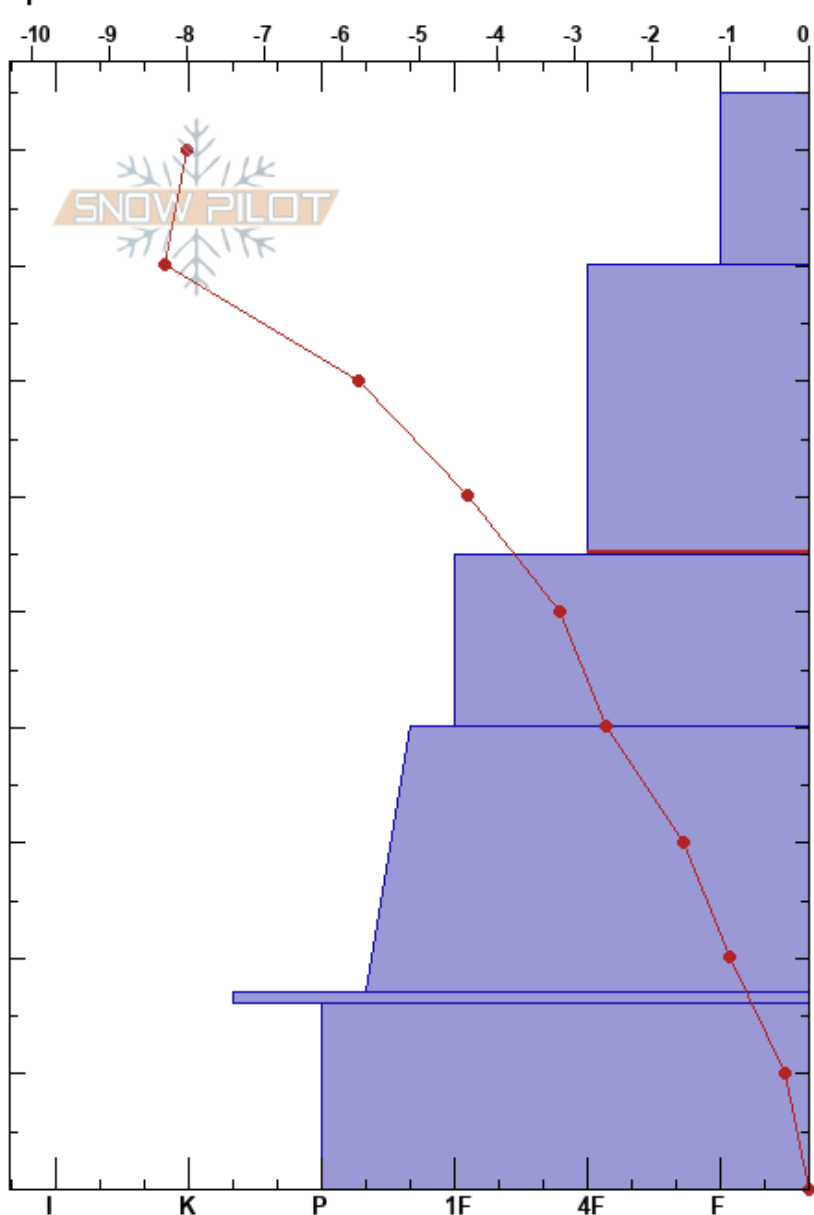

Rollercoaster PML
 Purcell
 BC
 Elevation: 2207 m
 Aspect: S
 Specifics:

Lindsay Wiebold
 24/11/2024 - 11:40
 Co-ord: 51.26856N, -117.32163W
 Slope Angle: 12°
 Wind Loading:

Stability:
 Air Temperature: -6.7°C
 Sky Cover: SCT
 Precipitation: NO
 Wind: Calm

HS:95
 PF:40
 Layer Notes:
 80-55cm: Problematic layer
 17-16cm: small FC above and below

Form	Crystal		Moisture	ρ kg/m ³	Stability tests & Layer comments
	Size				
*	2				
/	1-1.5		D		
/	0.5-1		D		← CT17, RP @80cm ← CT19, BRK @80cm
•	1		D		← ECTN13 @67cm
•	1		D		
⊙			D		
♡	1-1.5		M		17-16cm: small FC above and below