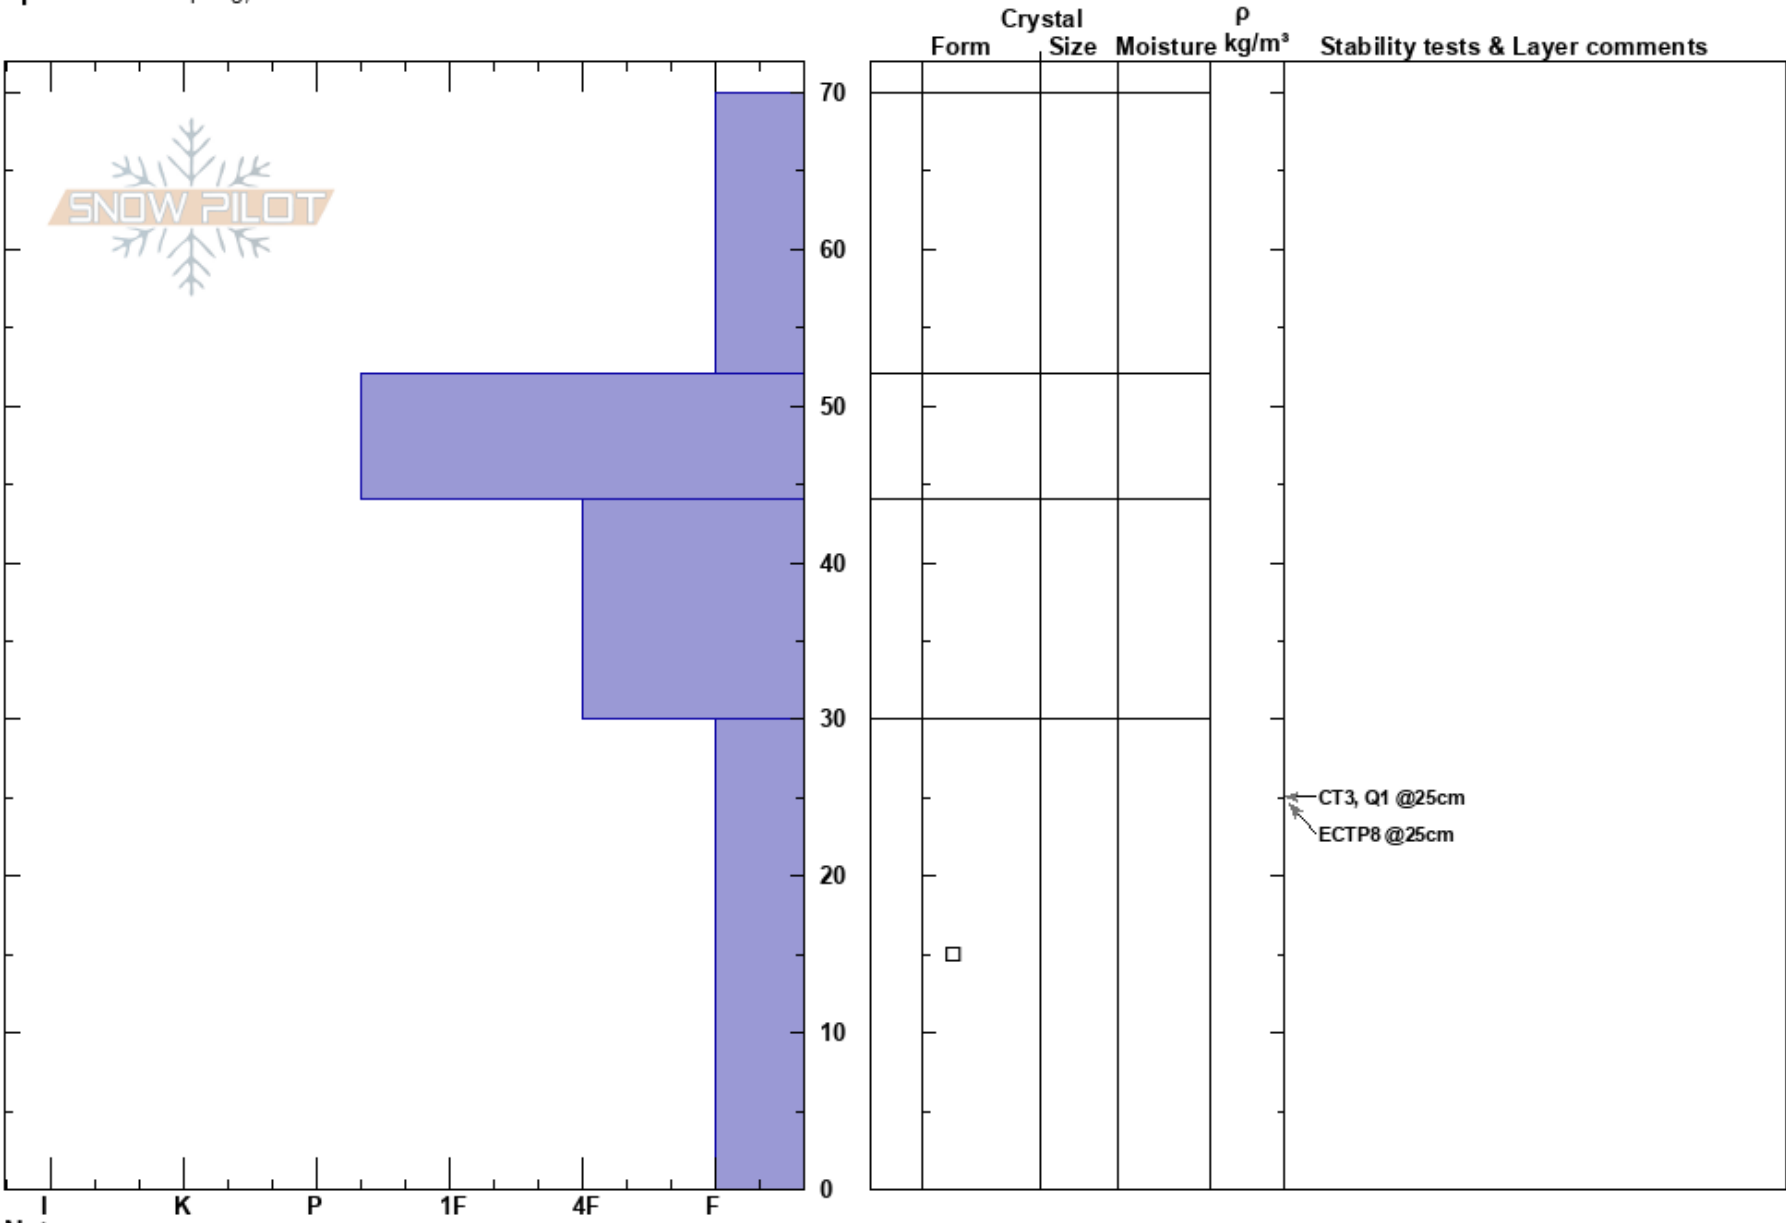

Powder Park 1  
 Wasatch Range  
 UT  
 Elevation: 9250 ft  
 Aspect: N  
 Specifics: Collapsing, localized

William Ambler  
 11/24/2024 - 2:00pm  
 Co-ord: 40.66410N, -111.61180W  
 Slope Angle: 25°  
 Wind Loading: previous

Stability:  
 Air Temperature:  
 Sky Cover: SCT  
 Precipitation: NO  
 Wind: SW Light Breeze

HS:70  
 Layer Notes:  
 30-0cm: Problematic layer

← CT3, Q1 @25cm  
 ← ECTP8 @25cm