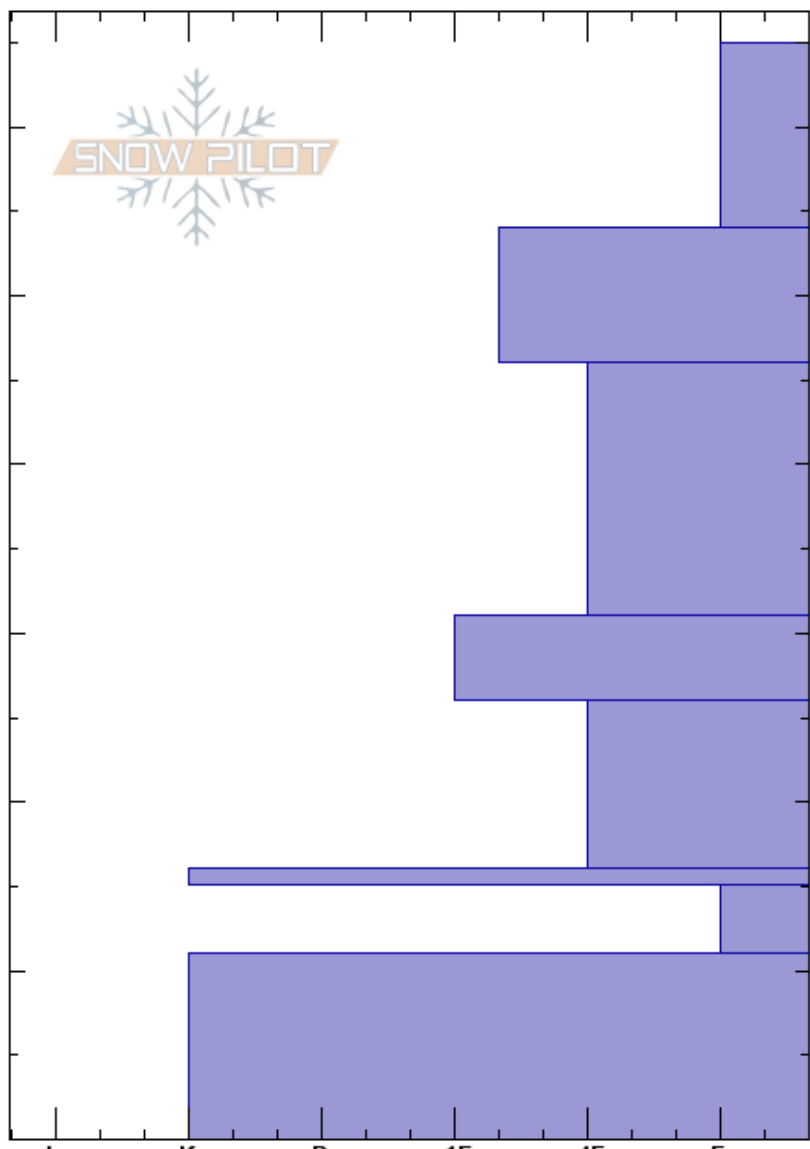

Wolverine Valley

Banff Visitor Safety

Stability:

PF:35

Layer Notes:

Banff, Yoho and Kootenay 24/11/2024 - 13:00

Air Temperature: -10.5°C PS: 15 15-11cm: Problematic layer

AB Co-ord: 51.43555N, -116.08634W

Sky Cover: SCT

Elevation: 2500 m Slope Angle: 15°

Precipitation: NO

Aspect: NW Wind Loading: no

Wind: SW Light Breeze

Specifics:

Height (cm)	Crystal		Moisture	ρ kg/m ³	Stability tests & Layer comments
	Form	Size			
65					
60	/	1			
50	/	1			
40	□	1			
30	□	1			← CT13, SC @31cm ← CT18, SC @31cm
20	□	2			
15	⊙⊙				
10	□	3			
0	⊙⊙				

Notes: No result on the Oct crust layer.