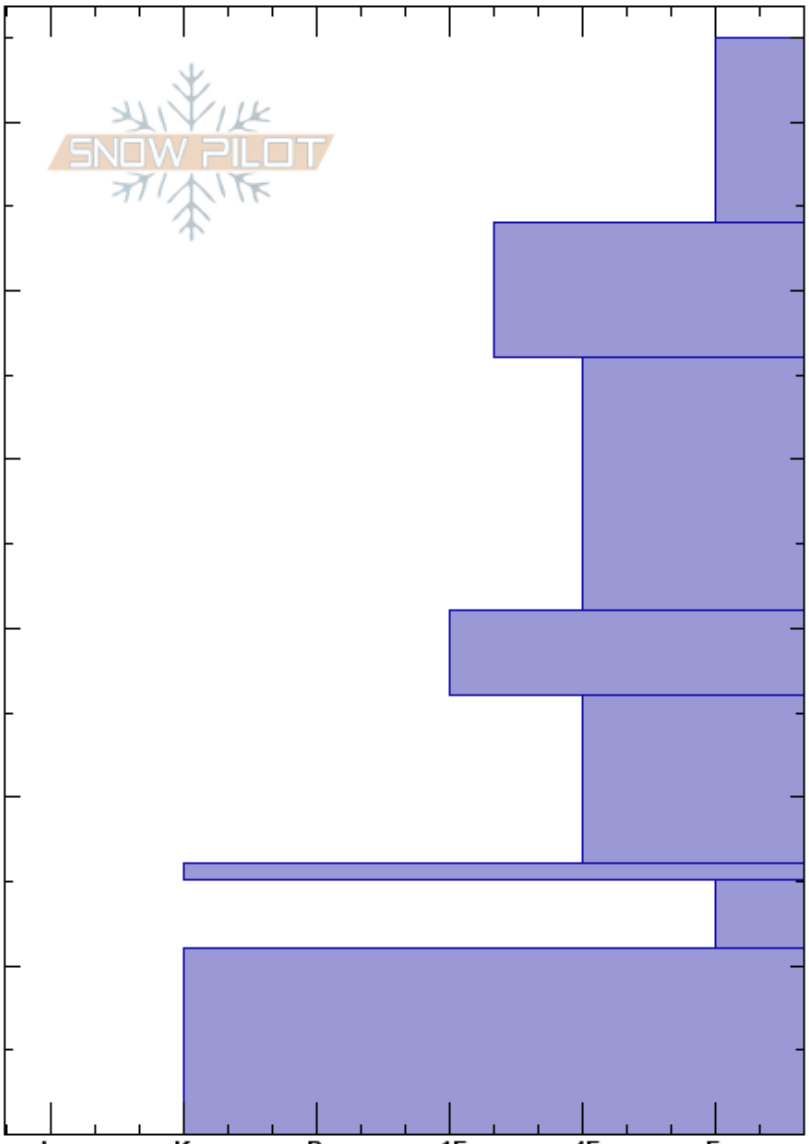

Wolverine Valley

Banff Visitor Safety

Stability:

PF:35

Layer Notes:

Banff, Yoho and Kootenay 24/11/2024 - 13:00

Air Temperature: -10.5°C PS: 15 15-11cm: Problematic layer

AB Co-ord: 51.43555N, -116.08634W

Sky Cover: SCT

Elevation: 2500 m Slope Angle: 15°

Precipitation: NO

Aspect: NW Wind Loading: no

Wind: SW Light Breeze

Specifics:

Height (m)	Crystal		Moisture	$\rho$ kg/m <sup>3</sup>	Stability tests & Layer comments
	Form	Size			
65					
60	/	1			
55	/	1			
50	/	1			
45	/	1			
40	□	1			
35	□	1			
30	□	1			← CT13, SC @31cm ← CT18, SC @31cm
25	□	2			
20	⊙				
15	□	3			
10	⊙				
0					

Notes: No result on the Oct crust layer.