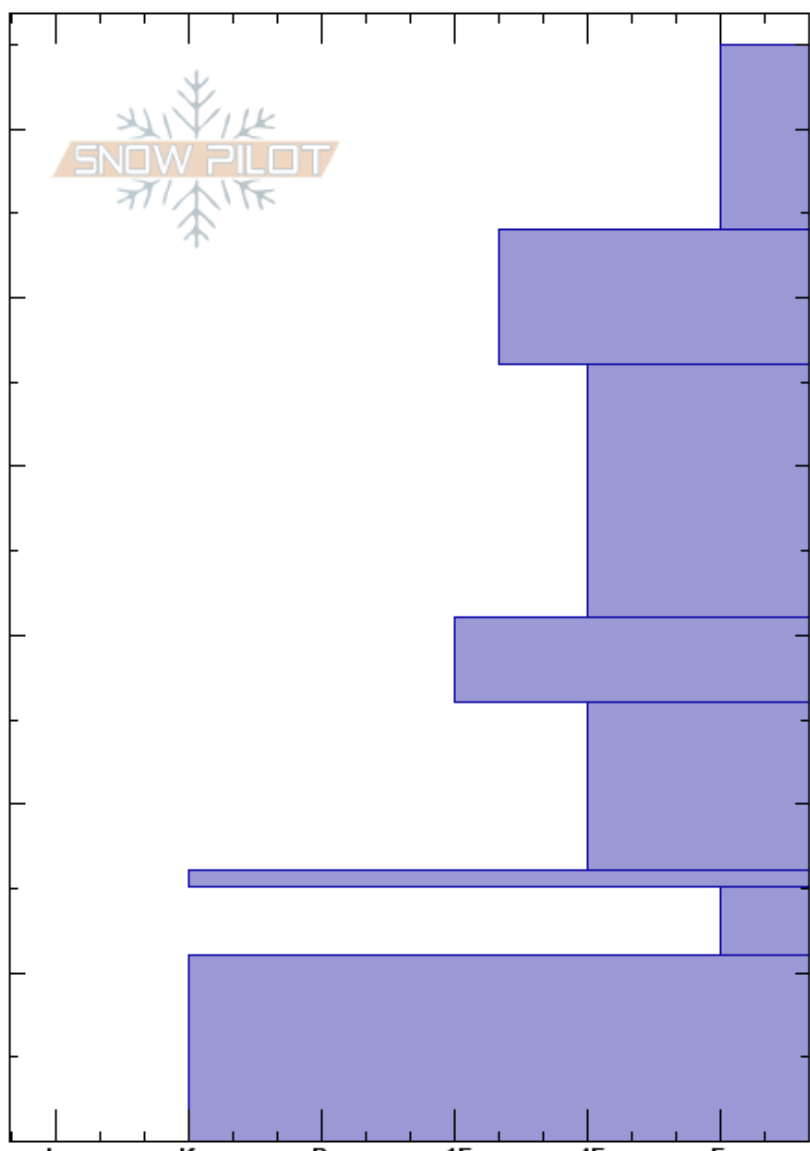

Wolverine Valley

Banff Visitor Safety

Stability:

PF:35

Layer Notes:

Banff, Yoho and Kootenay 24/11/2024 - 13:00

Air Temperature: -10.5°C PS: 15 15-11cm: Problematic layer

AB Co-ord: 51.43555N, -116.08634W

Sky Cover: SCT

Elevation: 2500 m

Slope Angle: 15°

Precipitation: NO

Aspect: NW

Wind Loading: no

Wind: SW Light Breeze

Specifics:

Height (m)	Crystal		Moisture	ρ kg/m ³	Stability tests & Layer comments
	Form	Size			
65					
60	/	1			
50	/	1			
40	□	1			
30	□	1			← CT13, SC @31cm ← CT18, SC @31cm
20	□	2			
15	⊙⊙				
10	□	3			
0	⊙⊙				