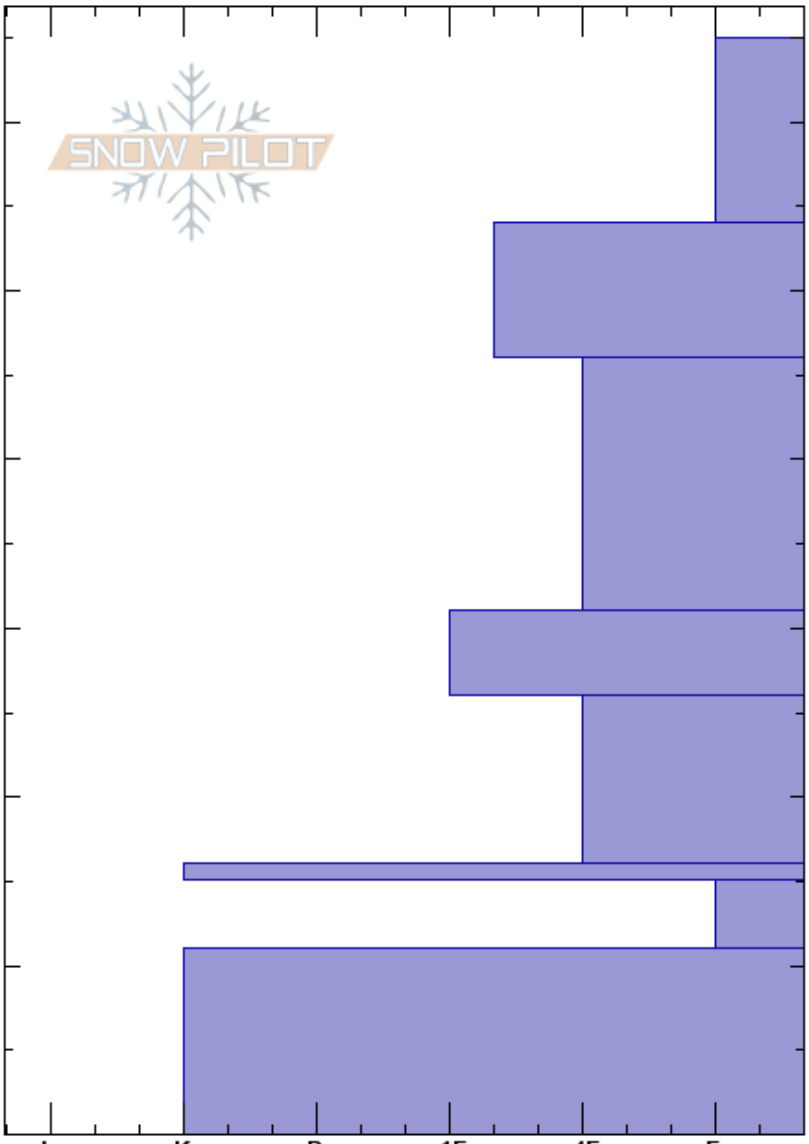

Wolverine Valley

Banff Visitor Safety

Stability:

PF:35

Layer Notes:

Banff, Yoho and Kootenay 24/11/2024 - 13:00

Air Temperature: -10.5°C PS: 15 15-11cm: Problematic layer

AB Co-ord: 51.43555N, -116.08634W

Sky Cover: SCT

Elevation: 2500 m Slope Angle: 15°

Precipitation: NO

Aspect: NW Wind Loading: no

Wind: SW Light Breeze

Specifics:

Height (m)	Crystal		Moisture	ρ kg/m ³	Stability tests & Layer comments
	Form	Size			
65					
60	/	1			
55	/	1			
50	/	1			
45	/	1			
40	□	1			
35	□	1			
30	□	1			← CT13, SC @31cm ← CT18, SC @31cm
25	□	2			
20	⊙				
15	□	3			
10	⊙				
0					

Notes: No result on the Oct crust layer.