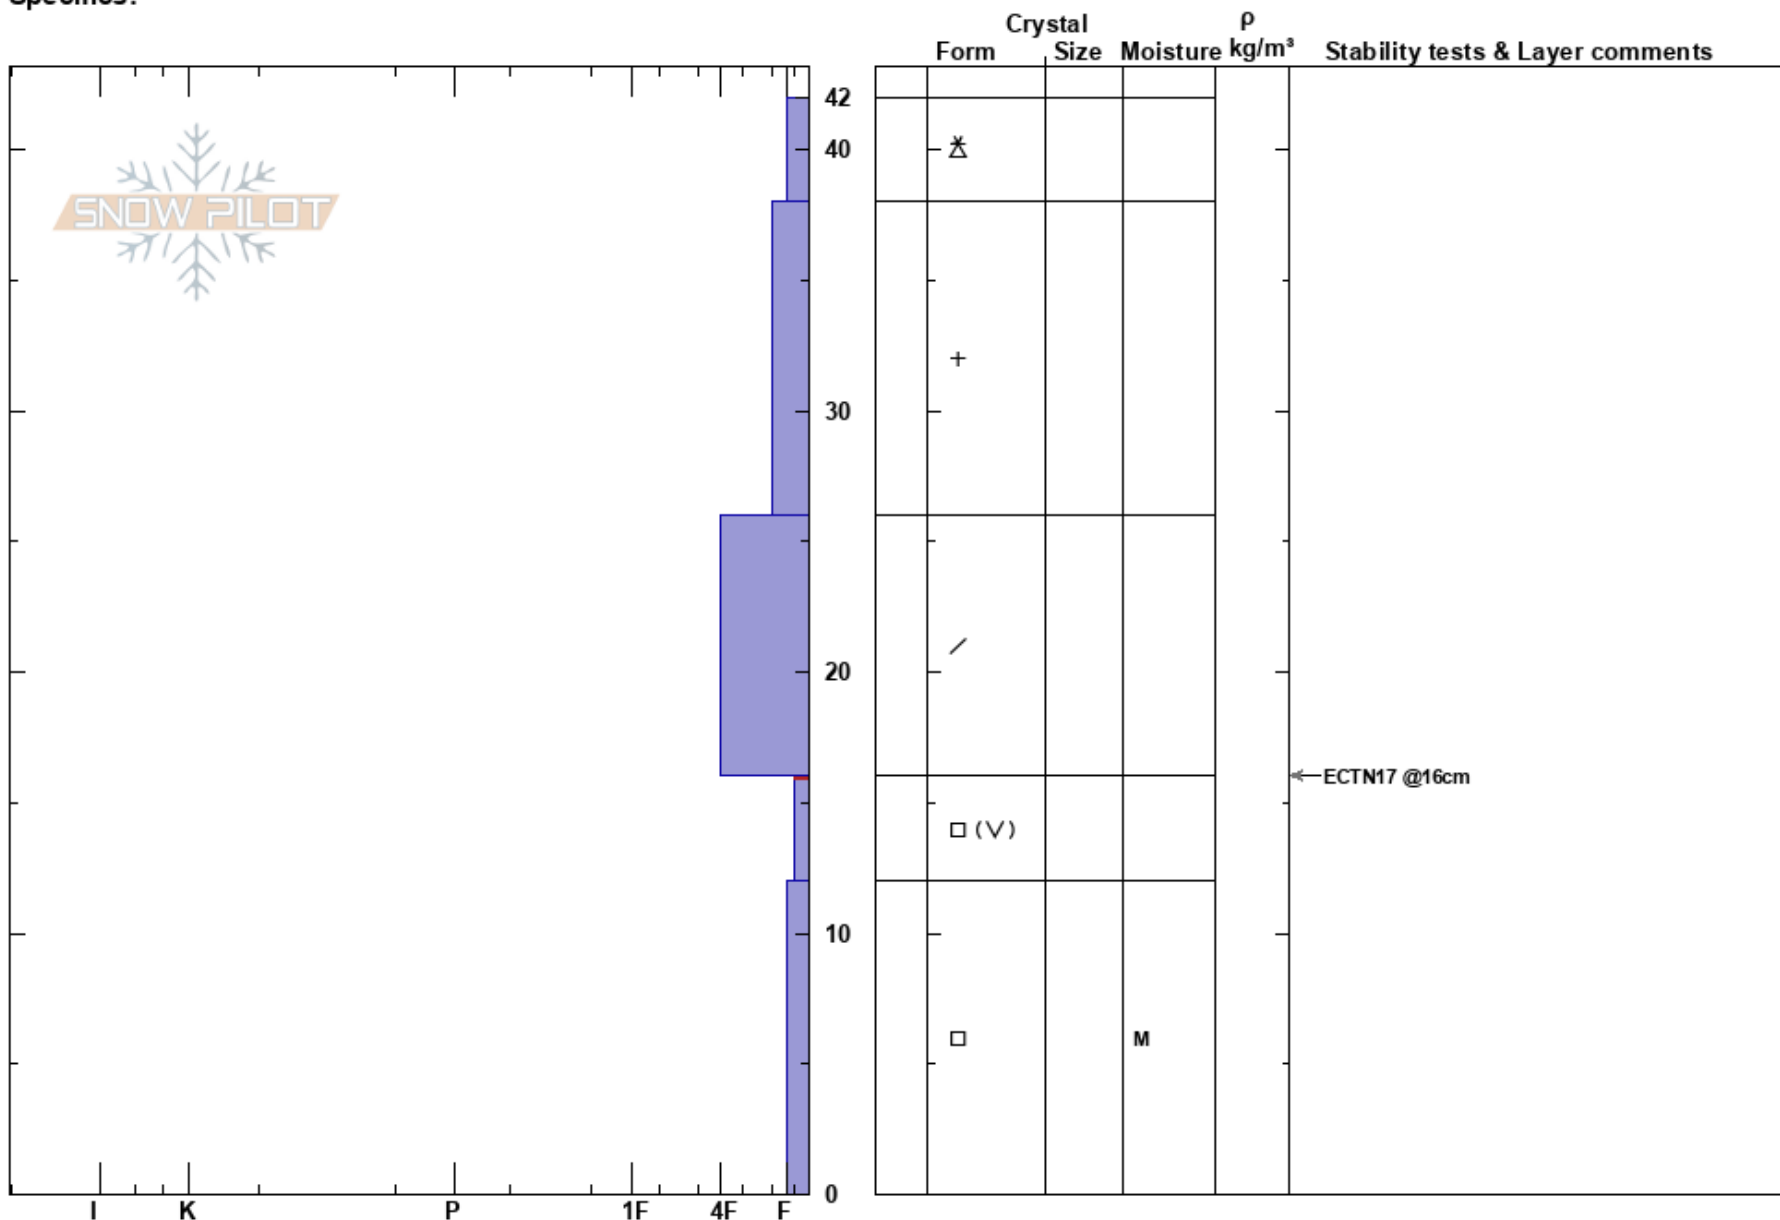

Avalanche Bowl
 Teton Range
 WY
 Elevation: 9000 ft
 Aspect: NE
 Specifics:

Mike Rheam
 11/24/2024 - 10:00am
 Co-ord: 43.48170N, -110.95270W
 Slope Angle: 25°
 Wind Loading: previous

Stability:
 Air Temperature: 27°F
 Sky Cover: OVC
 Precipitation: S-1
 Wind: W Light Breeze

HS:42
 PF:35
 PS:20
 16-12cm: Problematic layer

Notes: Early season spot near trees and mostly shaded. no crusts here but crusts can be found in other nearby areas. The shallow snowpack in this location is very stable at this time.