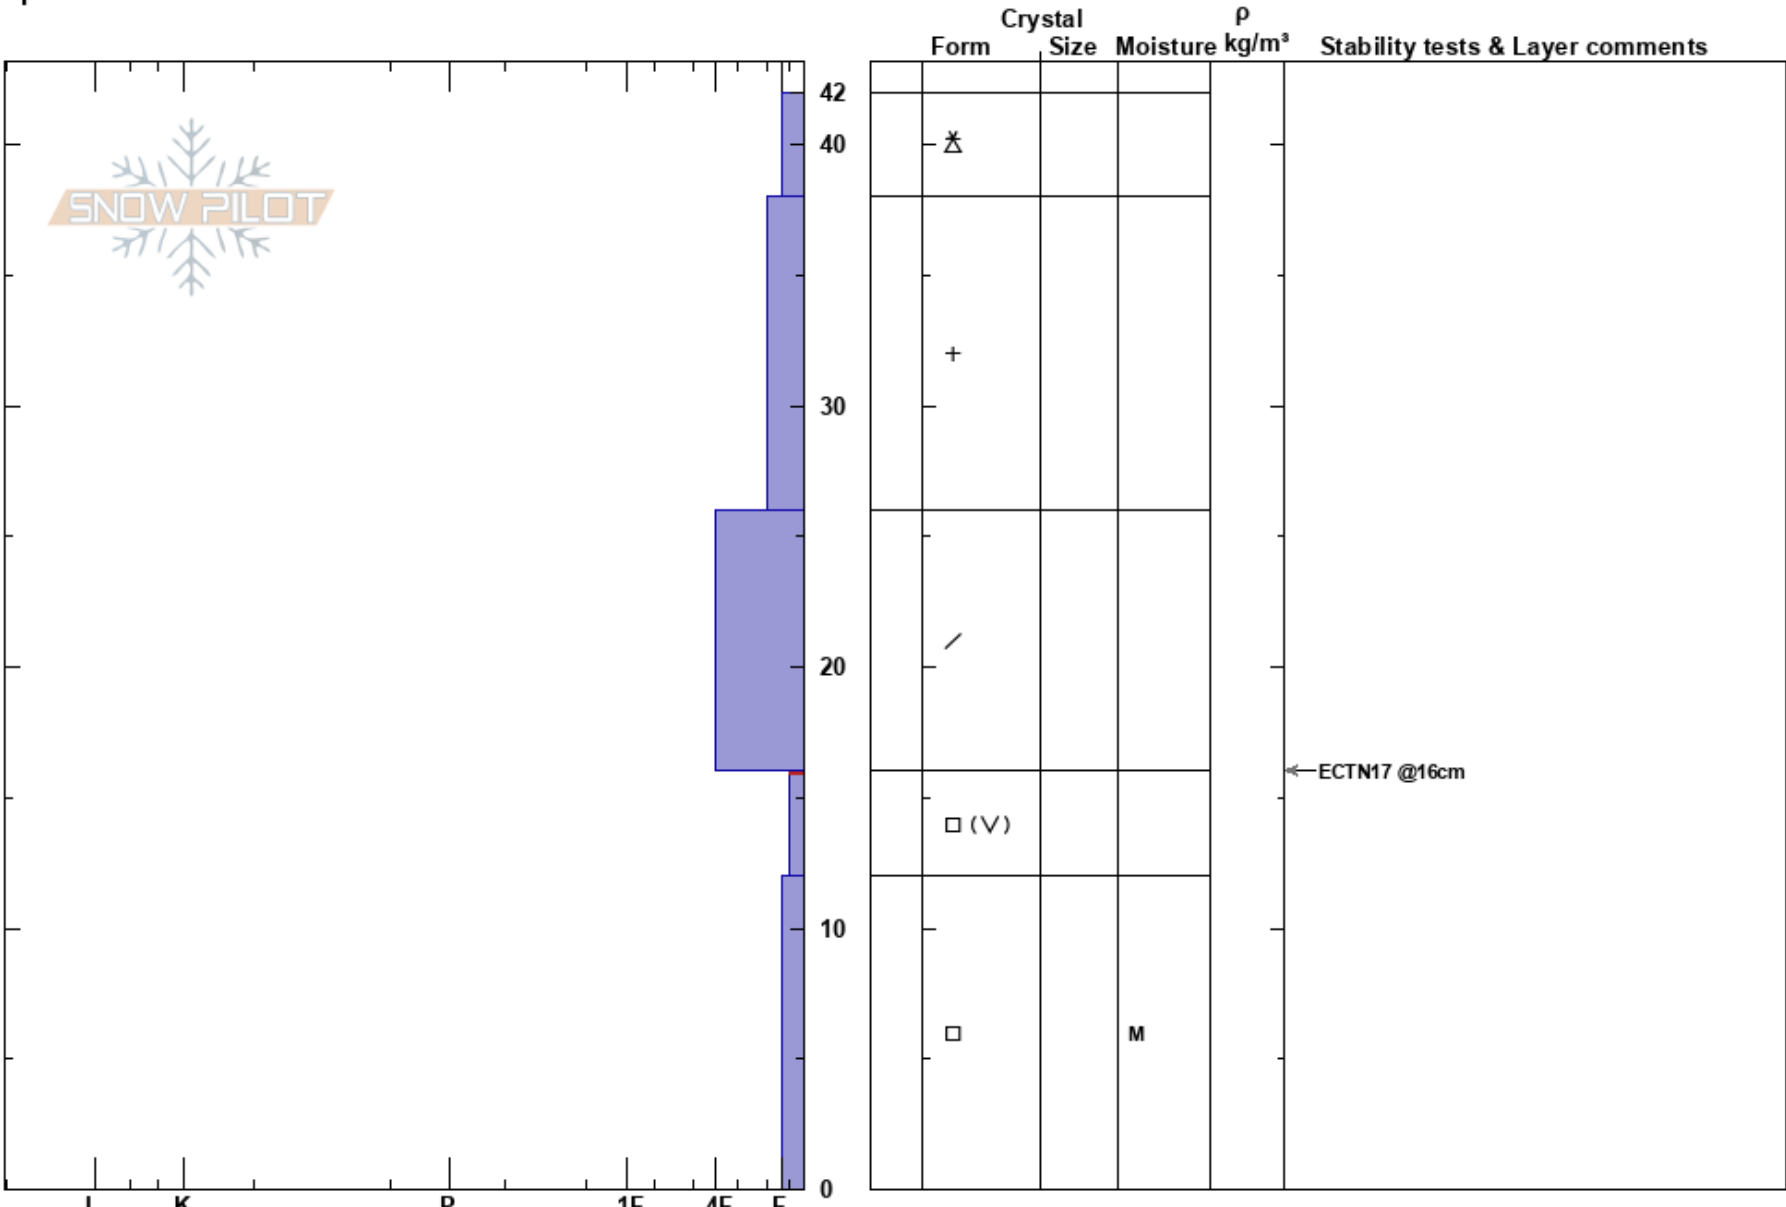

Avalanche Bowl
 Teton Range
 WY
 Elevation: 9000 ft
 Aspect: NE
 Specifics:

Mike Rheam
 11/24/2024 - 10:00am
 Co-ord: 43.48170N, -110.95270W
 Slope Angle: 25°
 Wind Loading: previous

Stability:
 Air Temperature: 27°F
 Sky Cover: OVC
 Precipitation: S-1
 Wind: W Light Breeze

HS:42
 PF:35
 PS:20
 16-12cm: Problematic layer

Notes: Early season spot near trees and mostly shaded. no crusts here but crusts can be found in other nearby areas. The shallow snowpack in this location is very stable at this time.