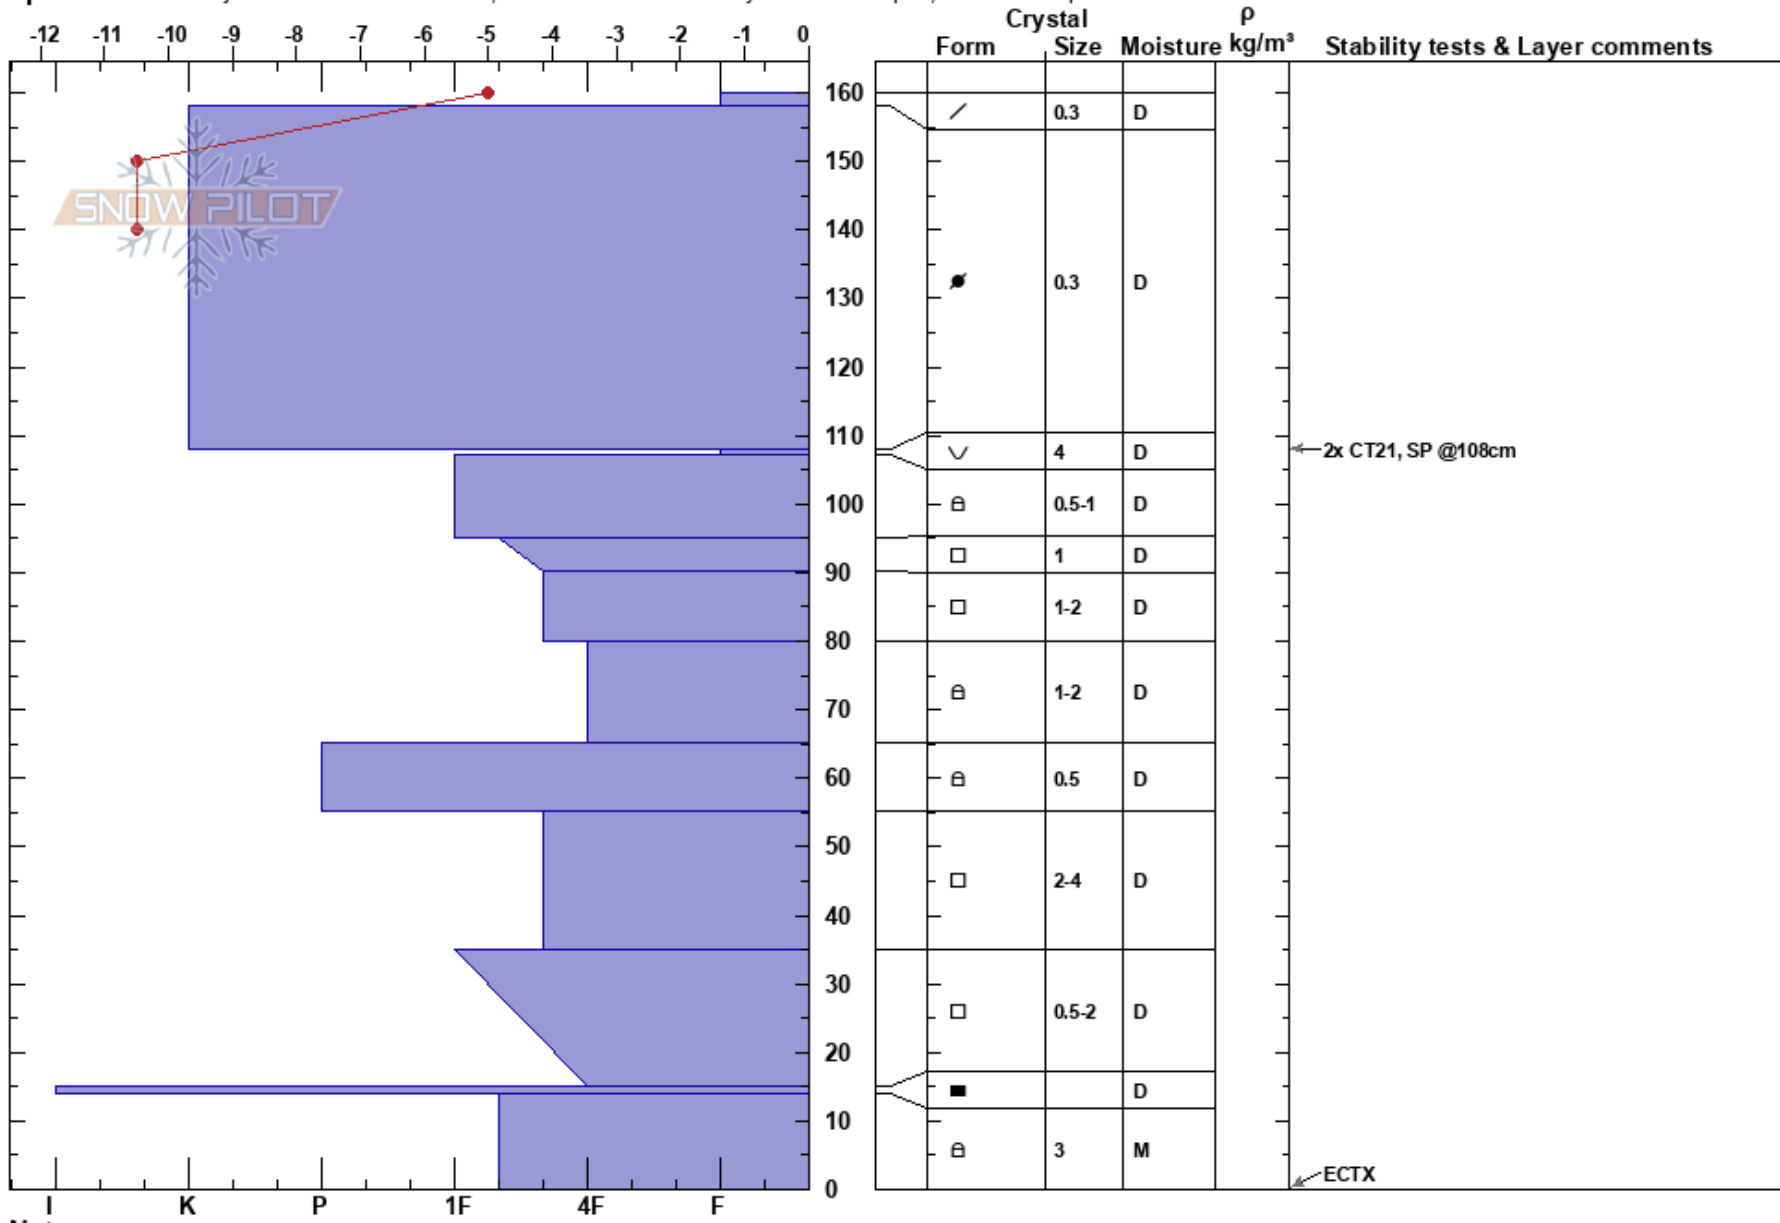

MarmotSWFace CROWN Jed Workman
 Talkeetna Mountains 02/08/2018 - 2:00pm
 AK Co-ord: 61.77734N, -149.25861W
 Elevation: 3900 ft Slope Angle: 41°
 Aspect: 270° Wind Loading: previous

Stability: Good HS:160 Layer Notes:
 Air Temperature: 3°C PF:3 108-107cm:Problematic layer
 Sky Cover: CLR
 Precipitation: NO
 Wind: E Calm

Specifics: Pit is adjacent to avalanche: crown; Recent avalanche activity on similar slopes; We skied slope

Notes: