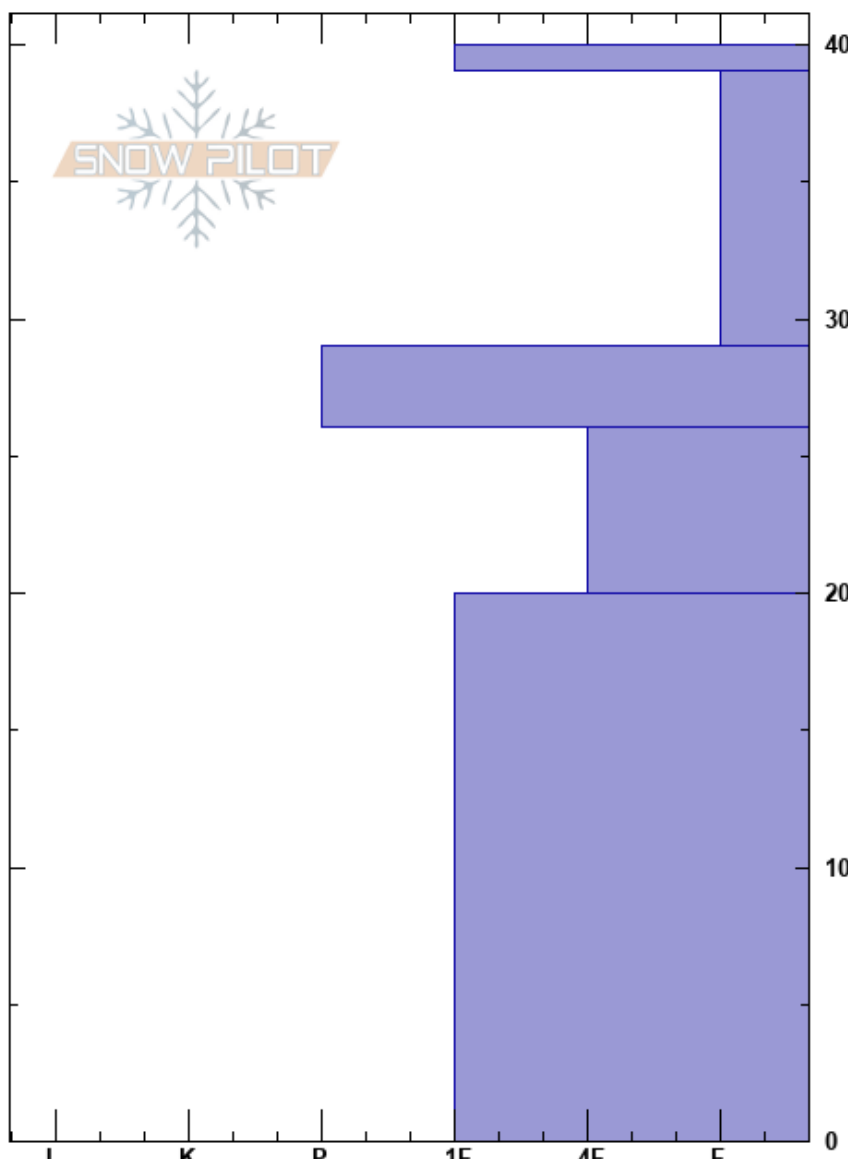

Mid-Dead Tree
 Central Wasatch
 UT
Elevation: 9200 ft
Aspect: 290°
Specifics: We skied slope

mark saurer
 11/20/2024 - 2:00pm
Co-ord: 40.61601N, -111.54363W
Slope Angle: 33°
Wind Loading: previous

Stability: Very Good **HS:**40
Air Temperature: -2°C
Sky Cover: SCT
Precipitation: NO
Wind: SW Moderate

Layer Notes:
 40-39cm: wind board
 29-26cm: from Nov 10 warm spell
 26-20cm: some preserved grpl
 26-20cm: Problematic layer
 20-0cm: seems frozen

| Crystal Form | Crystal Size | Moisture | ρ kg/m ³ | Stability tests & Layer comments |
|--------------|--------------|----------|--------------------------|---|
| - | | | | 40-39cm: wind board |
| + | | | | |
| - | | | | 29-26cm: from Nov 10 warm spell |
| □ (X) | 1(2) | | | ←STE @25cm on Fc under cr 26-20cm: some preserved grpl |
| □ | 2 | | | 20-0cm: seems frozen |